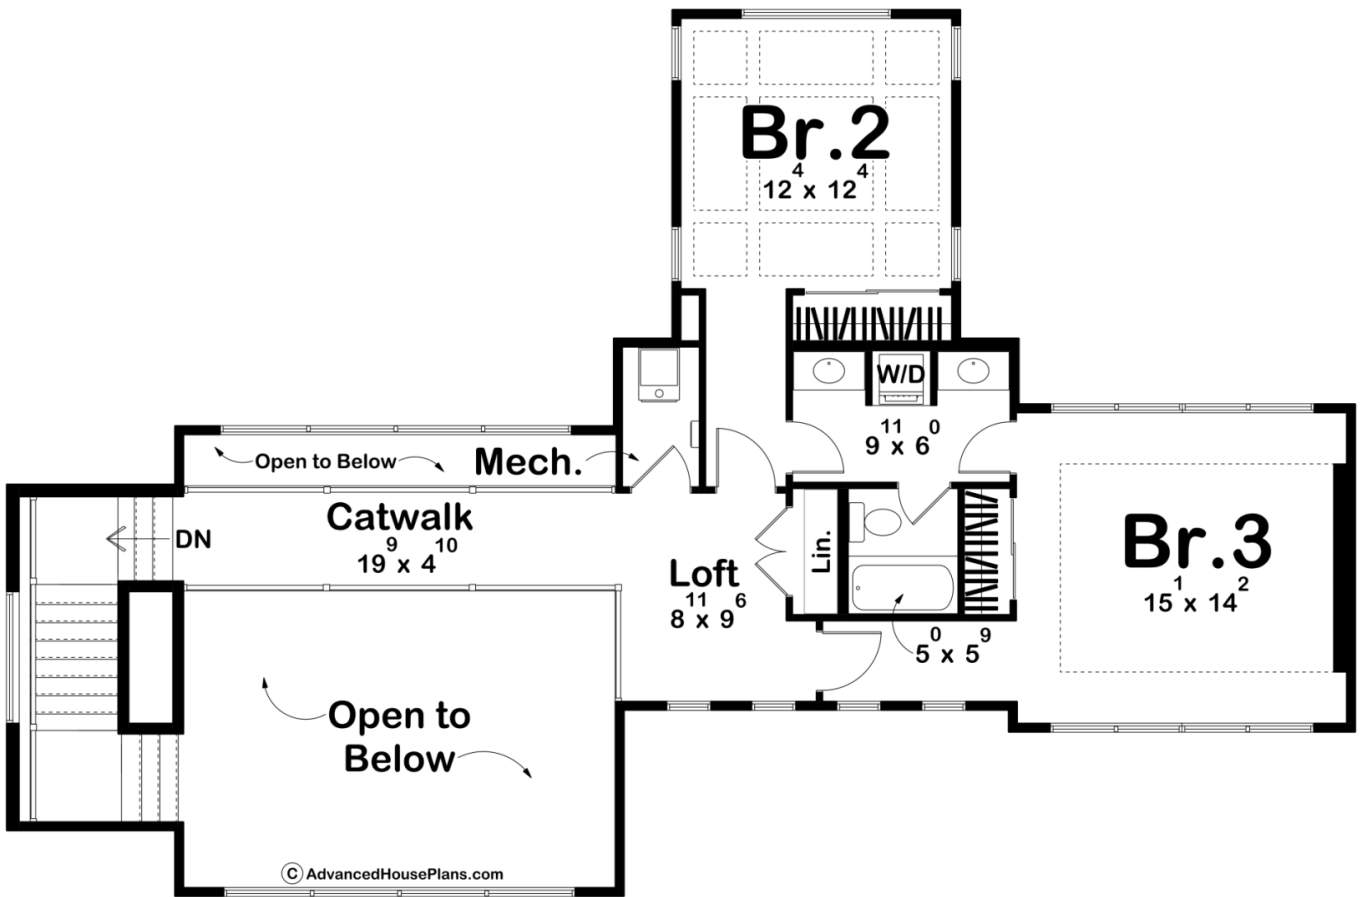

30431 - Zeppelin Data Sheet

2675 SQ FT	4 BEDS	4 BATHS	2 BAYS	94' 11" WIDE	91' 0" DEEP
---------------	-----------	------------	-----------	-----------------	----------------

Construction Specs

Layout

Bedrooms	4
Bathrooms	4
Garage Bays	2

Square Footage

Main Level	1872 Sq. Ft.
Second Level	803 Sq. Ft.
Garage	644 Sq. Ft.
Total Finished Area	2675 Sq. Ft.

Exterior Dimensions

Width	94' 11"
Depth	91' 0"

Default Construction Stats

Stats are unique to the individual plan.