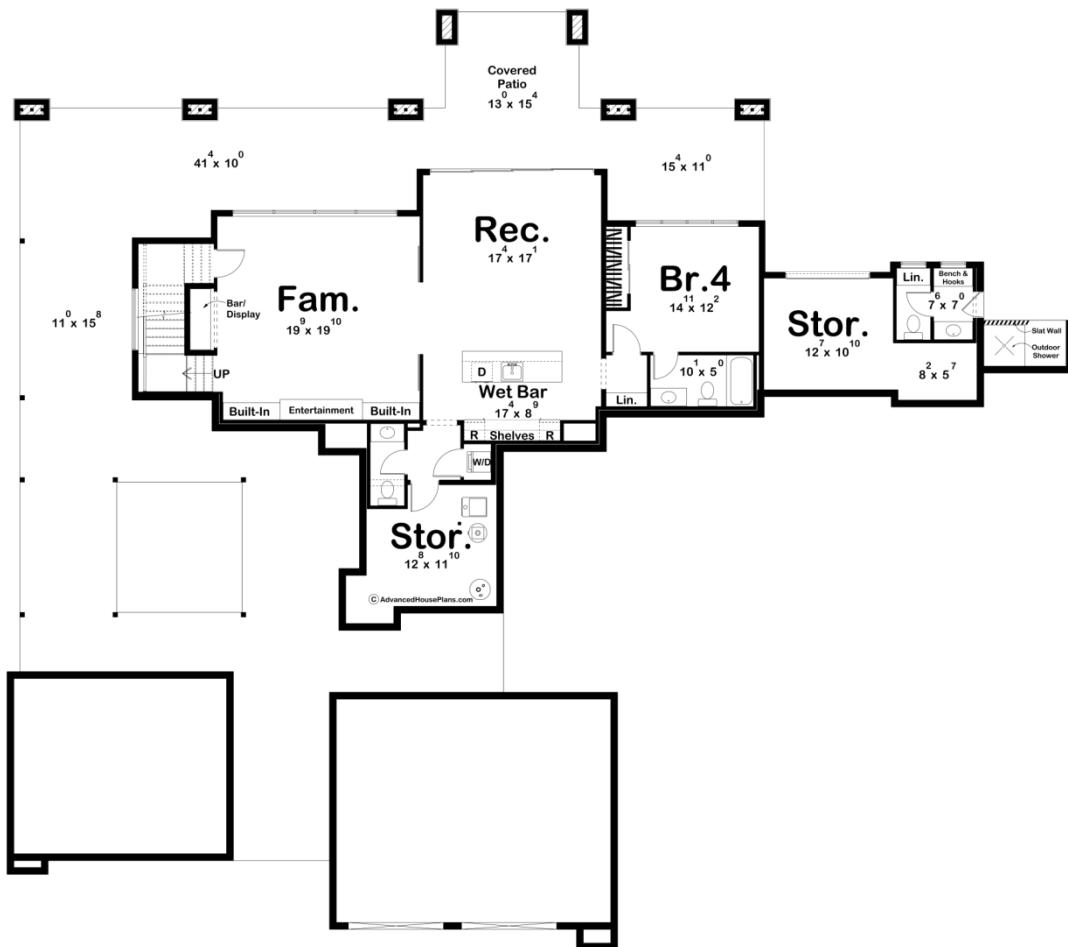

30431 - Zeppelin Data Sheet

2675 SQ FT	4 BEDS	4 BATHS	2 BAYS	94' 11" WIDE	91' 0" DEEP
---------------	-----------	------------	-----------	-----------------	----------------

Construction Specs

Layout

Bedrooms	4
Bathrooms	4
Garage Bays	2