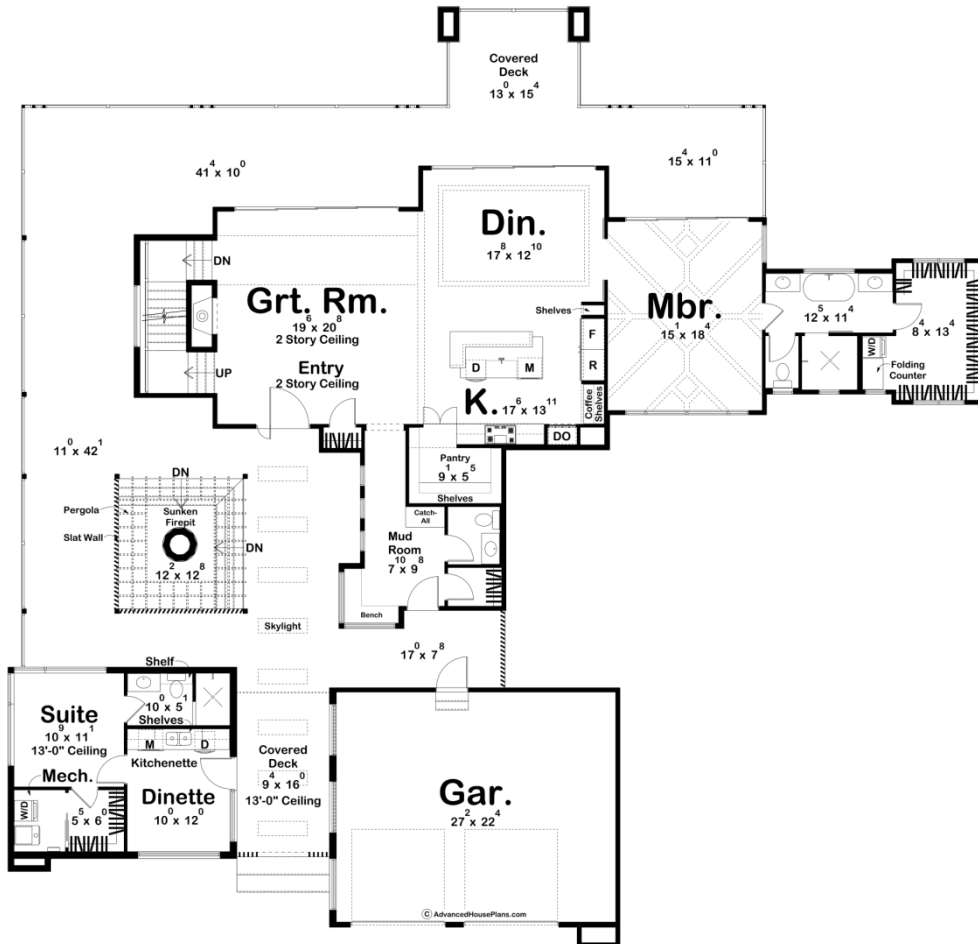

30431 - Zeppelin Data Sheet

2675 SQ FT	4 BEDS	4 BATHS	2 BAYS	94' 11" WIDE	91' 0" DEEP
---------------	-----------	------------	-----------	-----------------	----------------

Construction Specs

Layout

Bedrooms	4
Bathrooms	4
Garage Bays	2