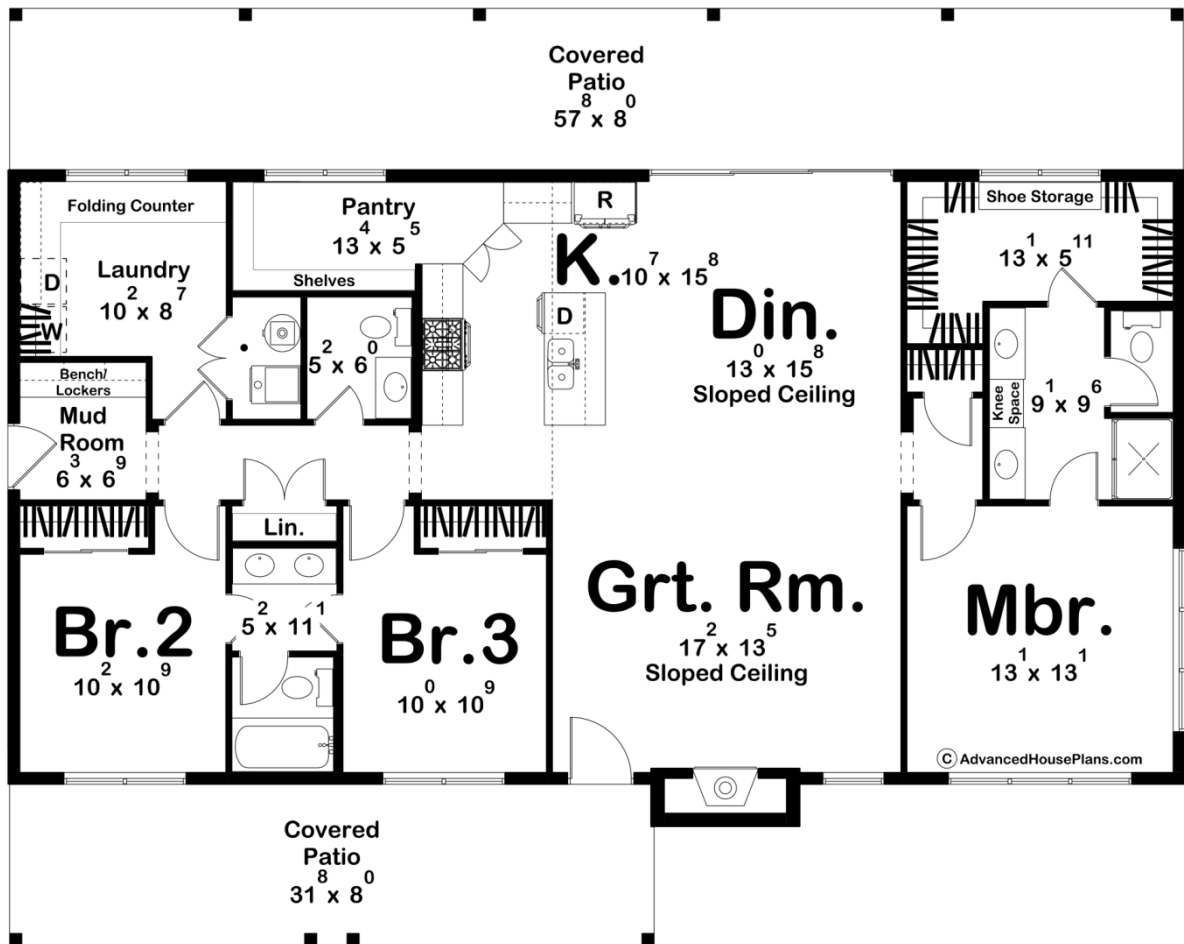

**30442 - Woodrow Data Sheet**

1710 SQ FT	3 BEDS	3 BATHS	0 BAYS	57' 8" WIDE	46' 0" DEEP
---------------	-----------	------------	-----------	----------------	----------------

**Construction Specs**

**Layout**

Bedrooms

**Square Footage**

Main Level	1710 Sq. Ft.
Covered Area	714 Sq. Ft.
Total Finished Area	1710 Sq. Ft.

**Exterior Dimensions**

Width	57' 8"
Depth	46' 0"

**Default Construction Stats**

*Stats are unique to the individual plan.*

Foundation Type	Slab
Exterior Wall Construction	2x6
Roof Pitches	Primary 2/12, Secondary 4/12
Main Wall Height	10'