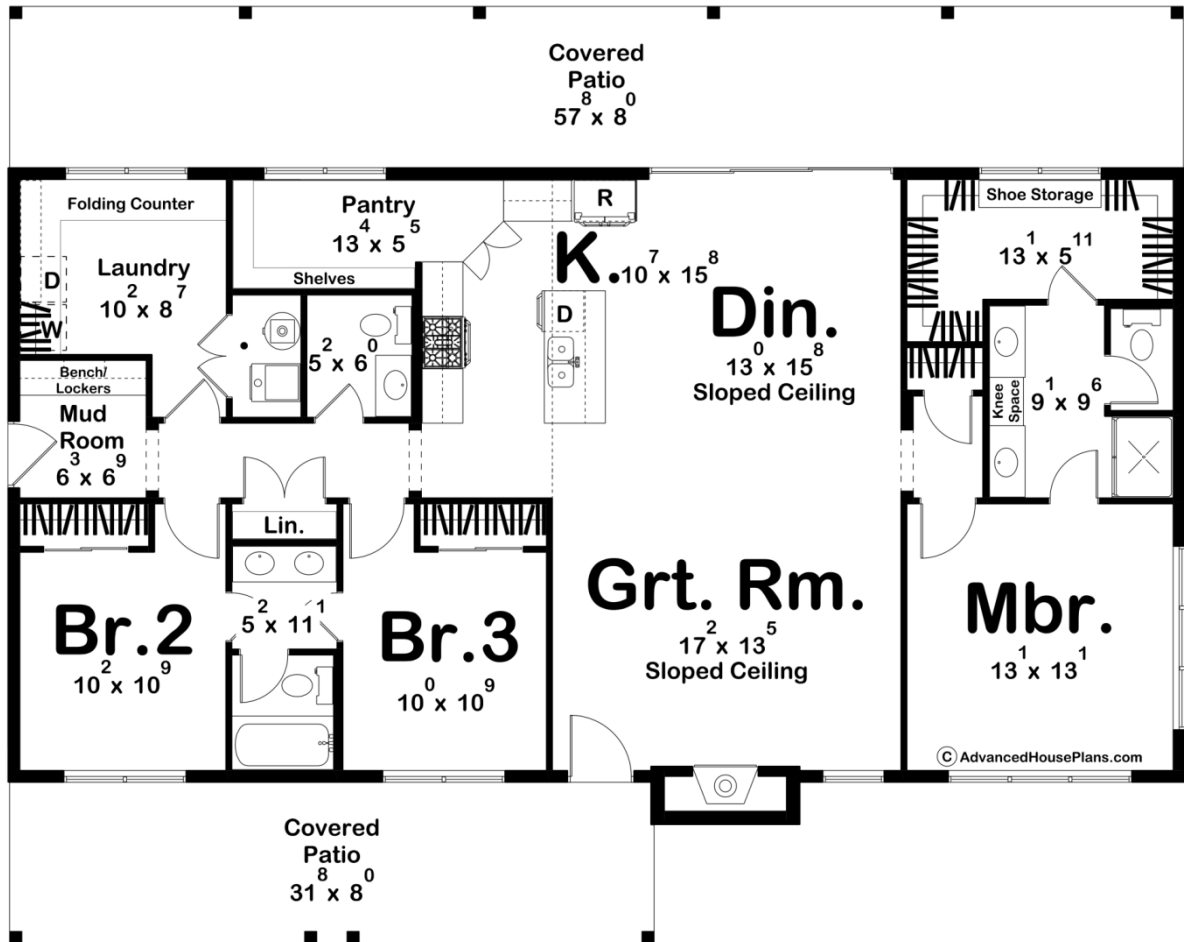

30442 - Woodrow Data Sheet

1710 SQ FT	3 BEDS	3 BATHS	0 BAYS	57' 8" WIDE	46' 0" DEEP
---------------	-----------	------------	-----------	----------------	----------------

Construction Specs

Layout

Bedrooms

Square Footage

Main Level	1710 Sq. Ft.
Covered Area	714 Sq. Ft.
Total Finished Area	1710 Sq. Ft.

Exterior Dimensions

Width	57' 8"
Depth	46' 0"

Default Construction Stats

Stats are unique to the individual plan.