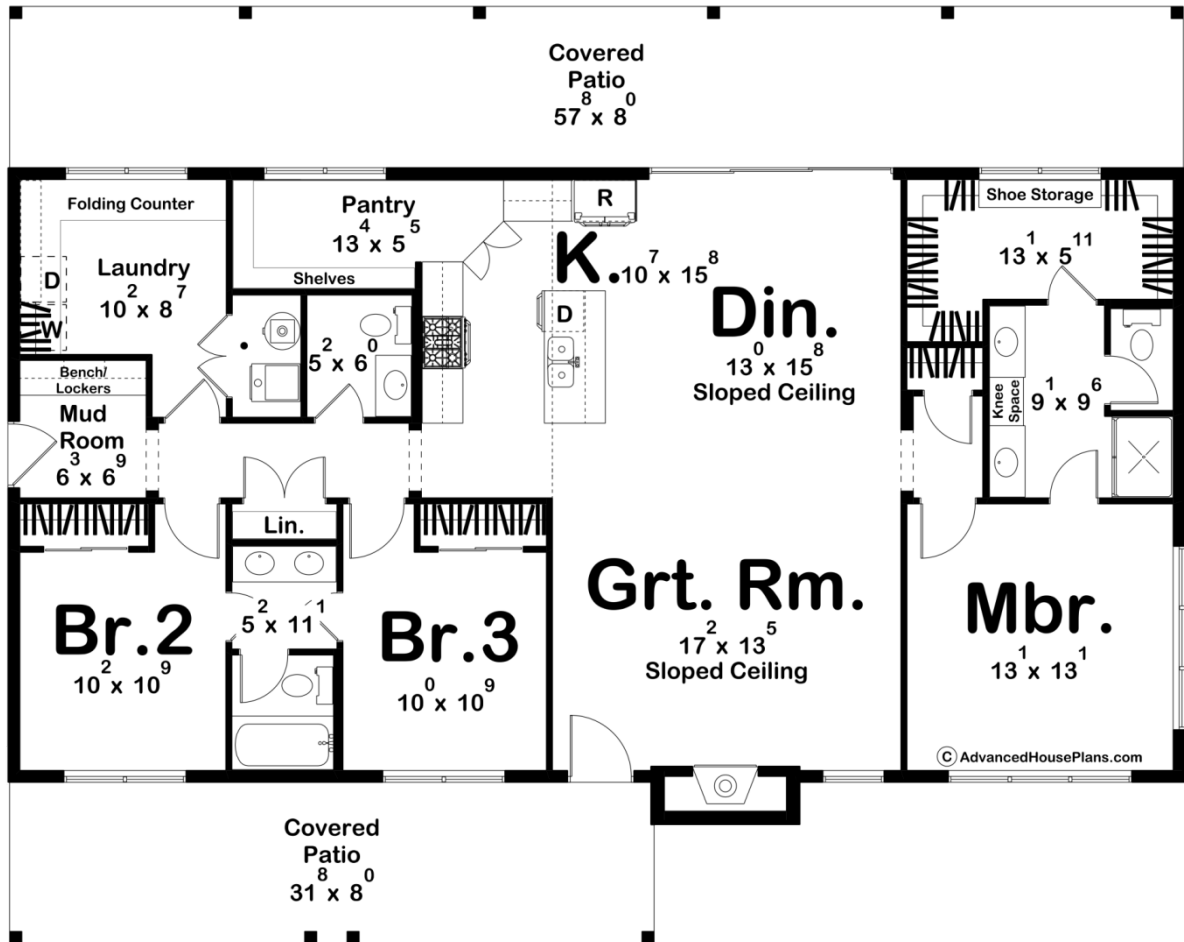

30442 - Woodrow Data Sheet

1710 SQ FT	3 BEDS	3 BATHS	0 BAYS	57' 8" WIDE	46' 0" DEEP
---------------	-----------	------------	-----------	----------------	----------------

Construction Specs

Layout

Bedrooms

Square Footage

Main Level	1710 Sq. Ft.
Covered Area	714 Sq. Ft.
Total Finished Area	1710 Sq. Ft.

Exterior Dimensions

Width	57' 8"
Depth	46' 0"
Ridge Height <i>Calculated from main floor line</i>	17' 3"

Default Construction Stats*Stats are unique to the individual plan.*