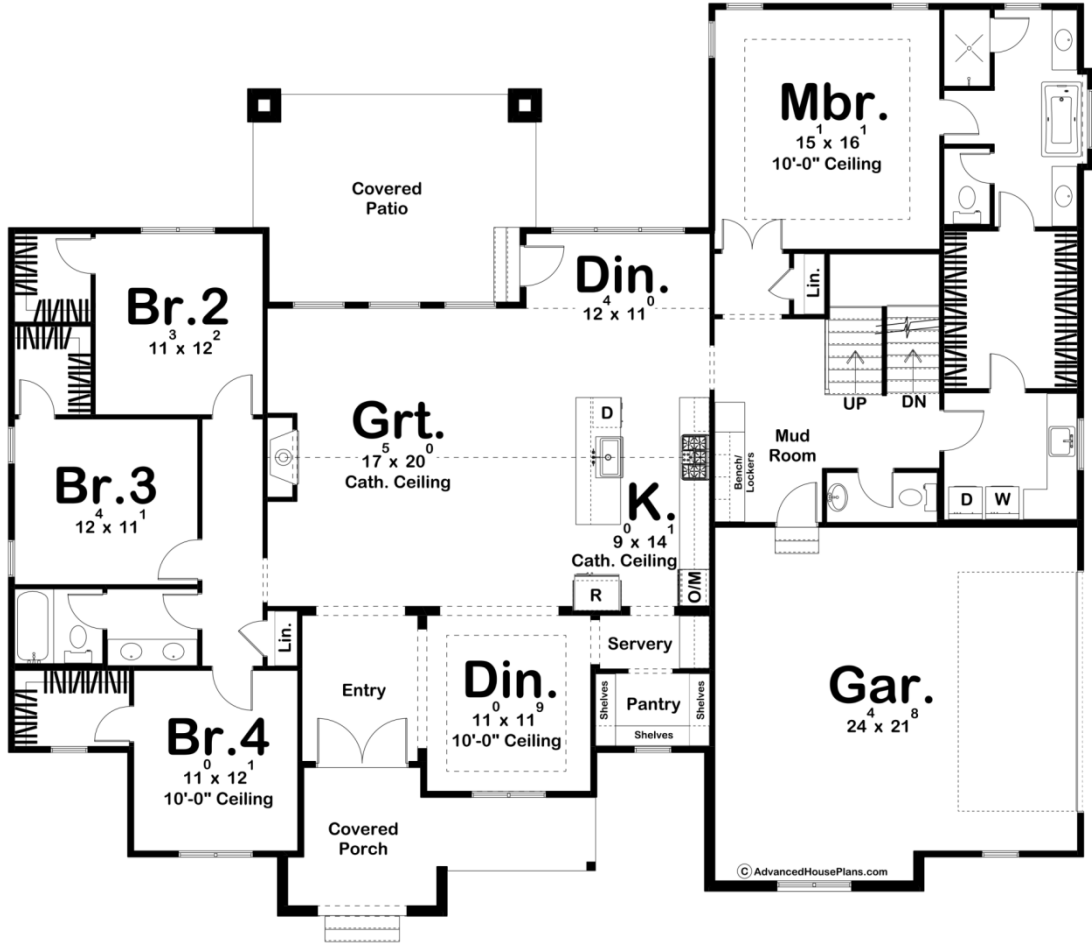

**30225 - Williamsport Data Sheet**

2569 SQ FT	4 BEDS	3 BATHS	2 BAYS	72' 8" WIDE	60' 8" DEEP
---------------	-----------	------------	-----------	----------------	----------------

### Layout

Bedrooms	4
Bathrooms	3
Garage Bays	2

### Exterior Dimensions

Width	72' 8"
Depth	60' 8"

## Plan Description

The Williamsport plan is a beautiful Modern Farmhouse Style House Plan with 2569 square feet, 4 bedrooms, and 3 bathrooms. The exterior of the plan is a gorgeous mix of brick, board and batten, as well as wood and dark accents. This home would be a stunning addition to any neighborhood and is perfect for many people. Entering the home upon the covered porch welcomes you into a gorgeous entryway that connects right to a dining room, or opens to the great room. Head straight in to see the open-concept space including the dinette, kitchen, dining and great room. The kitchen has a connecting servery and walk-in pantry, to provide a sense of ease going from kitchen to dining room. The dinette has access to a covered rear patio, perfect for entertaining. The right side of the home is where the master bedroom can be found, complete with a spacious bathroom with double vanities, a separate shower, toilet, and soaking tub. The walk-in closet is large and has connection to the laundry room as well as loops back out into the mudroom. A powder bath, stairs, and access to the two-car garage can be found here. The right side of the home is where the additional bedrooms can be found, each with their own walk-in closet and a shared Hollywood bathroom. Upstairs is where an additional bonus room can be found that adds an extra 467 square feet, perfect for another bedroom, hangout spot, or storage.