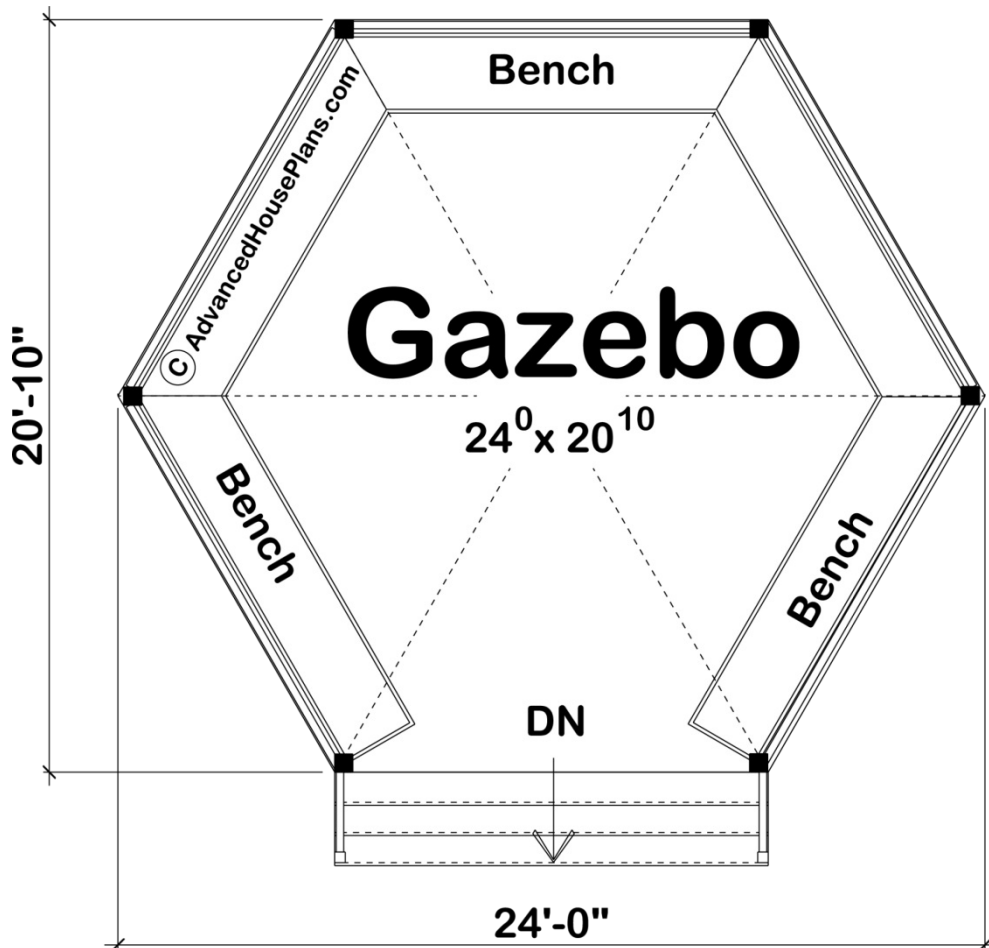

**29290 - Whitfield Data Sheet**

365 SQ FT	0 BEDS	0 BATHS	0 BAYS	24' 0" WIDE	20' 10" DEEP
--------------	-----------	------------	-----------	----------------	-----------------

**Construction Specs**

Layout
Square Footage

Main Level	365 Sq. Ft.
Total Finished Area	365 Sq. Ft.

### Exterior Dimensions

Width	24' 0"
Depth	20' 10"
Ridge Height <i>Calculated from main floor line</i>	13' 0"

### Default Construction Stats

*Stats are unique to the individual plan.*

Foundation Type	Post and Pier
Exterior Wall Construction	2x4