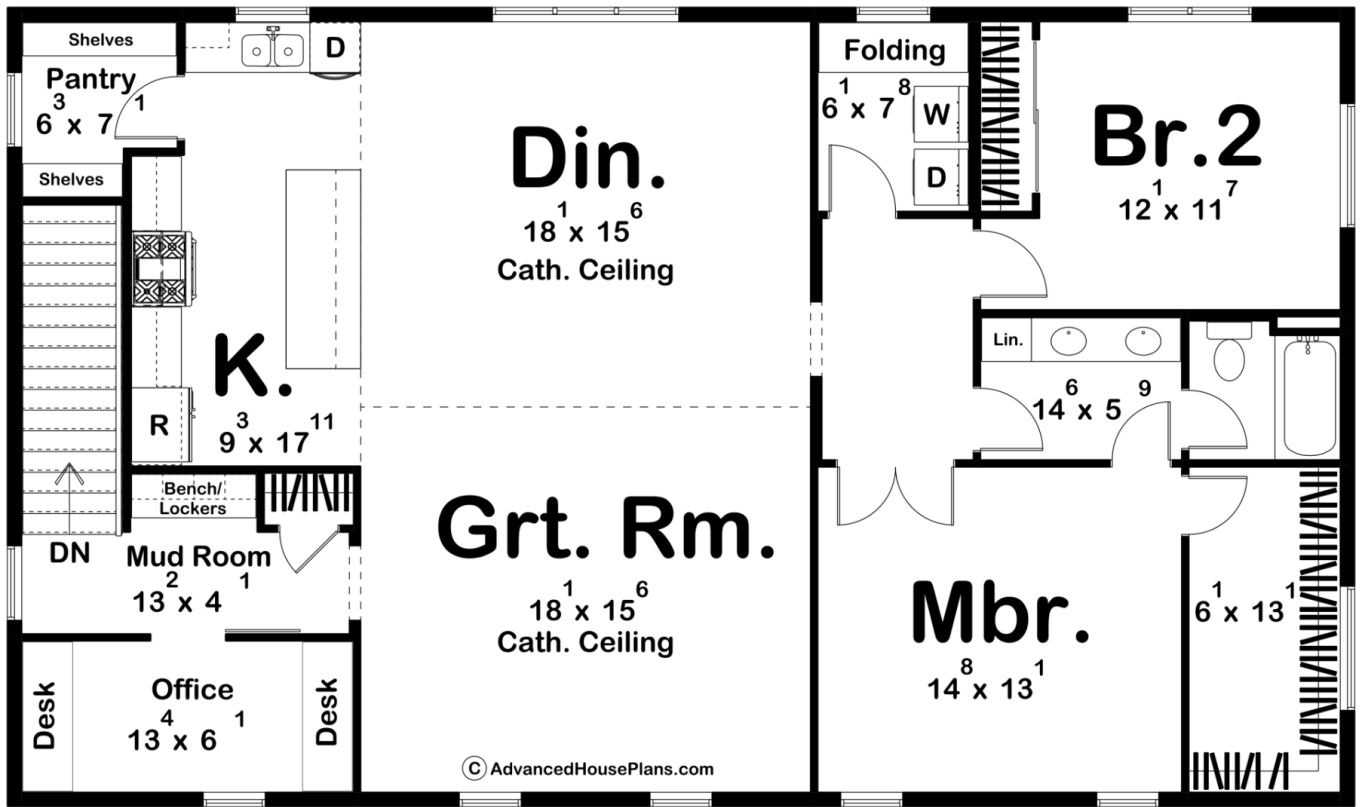

30429 - Weddle Data Sheet

1728 SQ FT	2 BEDS	1 BATHS	4 BAYS	54' 0" WIDE	32' 0" DEEP
---------------	-----------	------------	-----------	----------------	----------------

Construction Specs

Layout	
Bedrooms	2
Bathrooms	1
Garage Bays	4
Square Footage	
Second Level	1728 Sq. Ft.
Garage	1581 Sq. Ft.
Total Finished Area	1728 Sq. Ft.
Exterior Dimensions	
Width	54' 0"
Depth	32' 0"
Ridge Height	31' 0"
<i>Calculated from main floor line</i>	
Default Construction Stats	
<i>Stats are unique to the individual plan.</i>	