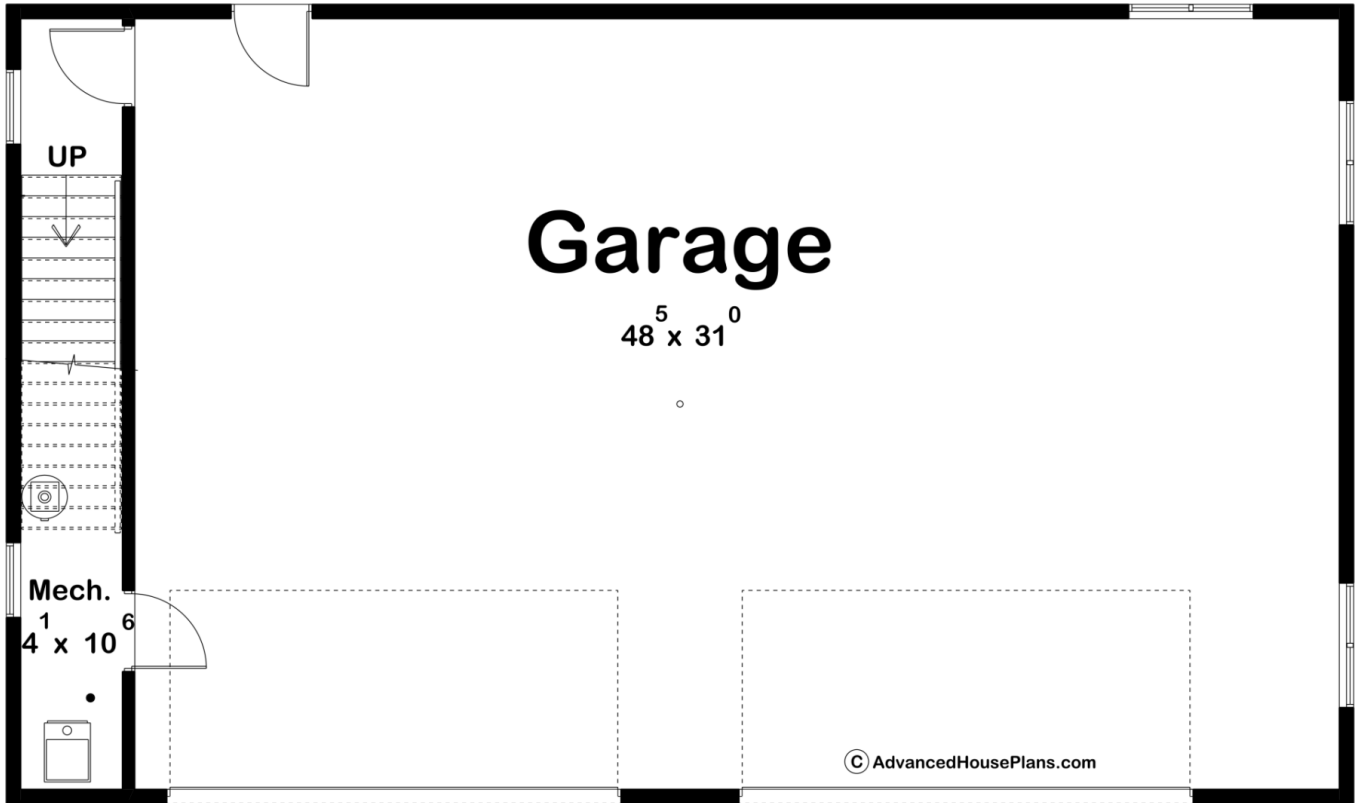

30429 - Weddle Data Sheet

1728 SQ FT	2 BEDS	1 BATHS	4 BAYS	54' 0" WIDE	32' 0" DEEP
---------------	-----------	------------	-----------	----------------	----------------

Construction Specs

Layout	
Bedrooms	2
Bathrooms	1
Garage Bays	4
Square Footage	
Second Level	1728 Sq. Ft.
Garage	1581 Sq. Ft.
Total Finished Area	1728 Sq. Ft.
Exterior Dimensions	
Width	54' 0"
Depth	32' 0"
Ridge Height	31' 0"
<i>Calculated from main floor line</i>	
Default Construction Stats	
<i>Stats are unique to the individual plan.</i>	