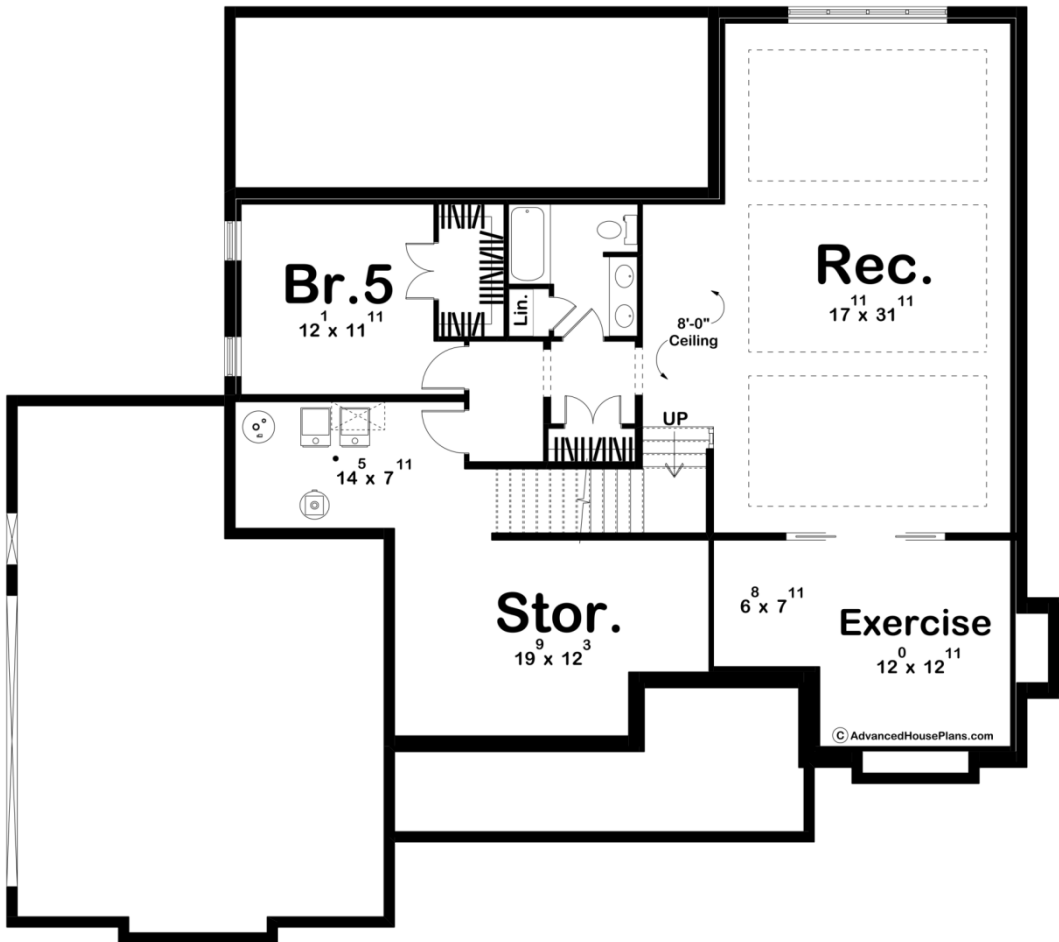

30307 - Waldron Heights Data Sheet

3469 SQ FT	4 BEDS	4 BATHS	2 BAYS	66' 4" WIDE	58' 8" DEEP
---------------	-----------	------------	-----------	----------------	----------------

Construction Specs

Layout

Bedrooms	4
Bathrooms	4
Garage Bays	2

Square Footage

Main Level	1836 Sq. Ft.
Second Level	1633 Sq. Ft.
Covered Area	545 Sq. Ft.
Garage	708 Sq. Ft.
Total Finished Area	3469 Sq. Ft.

Exterior Dimensions

Width	66' 4"
Depth	58' 8"
Ridge Height <i>Calculated from main floor line</i>	30' 3"

Default Construction Stats

Stats are unique to the individual plan.

Foundation Type	Basement
Exterior Wall Construction	2x4
Roof Pitches	Primary 8/12, Secondary 12/12, 4/12, 3/12, 10/12
Foundation Wall Height	9'
Main Wall Height	9'
Second Wall Height	9'

Plan Description

This charming two-story modern cottage boasts a striking exterior featuring a combination of timeless brick, contemporary board and batten siding and lap siding. A covered porch is featured on both the front and rear of the house, inviting residents and guests alike to relax and enjoy the serene surroundings. A side load garage seamlessly blends into the design, offering convenience and additional storage space. Upon entering, you are greeted by an inviting foyer which leads you to an open-concept living space that seamlessly connects the dining, great room, dinette area and kitchen. The dinette space includes a unique wine closet, perfect for storing and showcasing your favorite vintages. The expansive kitchen is a chef's dream, complete with sleek countertops, high-end appliances, and a charming coffee bar, providing a cozy spot to start your day. Ascending the stairs, you'll find the luxurious master bedroom retreat, featuring a mini bar for added indulgence and a spacious walk-in closet to accommodate even the most extensive wardrobe collections. Three additional bedrooms offer ample space for family