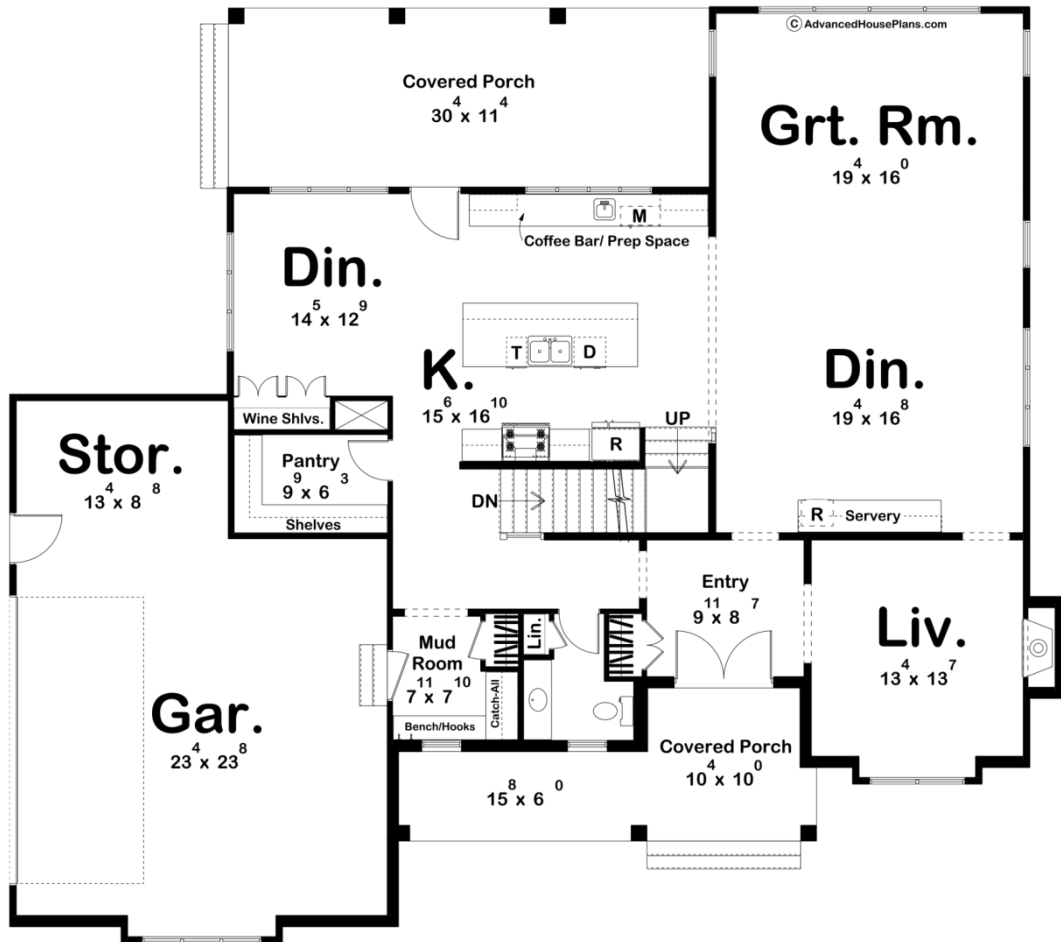

30307 - Waldron Heights Data Sheet

3469 SQ FT	4 BEDS	4 BATHS	2 BAYS	66' 4" WIDE	58' 8" DEEP
---------------	-----------	------------	-----------	----------------	----------------

Construction Specs

Layout

Bedrooms	4
Bathrooms	4
Garage Bays	2

Square Footage

Main Level	1836 Sq. Ft.
Second Level	1633 Sq. Ft.
Covered Area	545 Sq. Ft.
Garage	708 Sq. Ft.
Total Finished Area	3469 Sq. Ft.

Exterior Dimensions

Width	66' 4"
Depth	58' 8"
Ridge Height <i>Calculated from main floor line</i>	30' 3"

Default Construction Stats

Stats are unique to the individual plan.

Foundation Type	Basement
Exterior Wall Construction	2x4
Roof Pitches	Primary 8/12, Secondary 12/12, 4/12, 3/12, 10/12
Foundation Wall Height	9'
Main Wall Height	9'
Second Wall Height	9'

Plan Description

This charming two-story modern cottage boasts a striking exterior featuring a combination of timeless brick, contemporary board and batten siding and lap siding. A covered porch is featured on both the front and rear of the house, inviting residents and guests alike to relax and enjoy the serene surroundings. A side load garage seamlessly blends into the design, offering convenience and additional storage space. Upon entering, you are greeted by an inviting foyer which leads you to an open-concept living space that seamlessly connects the dining, great room, dinette area and kitchen. The dinette space includes a unique wine closet, perfect for storing and showcasing your favorite vintages. The expansive kitchen is a chef's dream, complete with sleek countertops, high-end appliances, and a charming coffee bar, providing a cozy spot to start your day. Ascending the stairs, you'll find the luxurious master bedroom retreat, featuring a mini bar for added indulgence and a spacious walk-in closet to accommodate even the most extensive wardrobe collections. Three additional bedrooms offer ample space for family