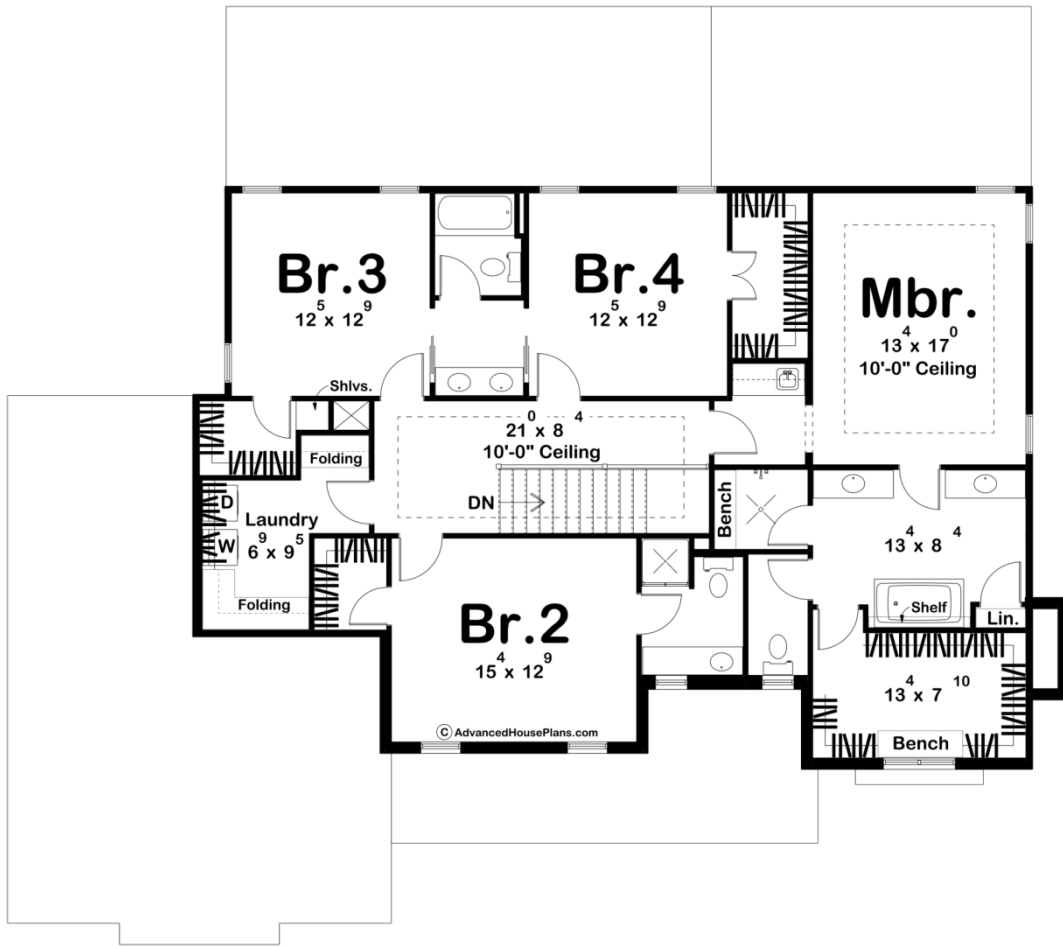

30307 - Waldron Heights Data Sheet

3469 SQ FT	4 BEDS	4 BATHS	2 BAYS	66' 4" WIDE	58' 8" DEEP
---------------	-----------	------------	-----------	----------------	----------------

Construction Specs

Layout

Bedrooms	4
Bathrooms	4
Garage Bays	2

Square Footage

Main Level	1836 Sq. Ft.
Second Level	1633 Sq. Ft.
Covered Area	545 Sq. Ft.
Garage	708 Sq. Ft.
Total Finished Area	3469 Sq. Ft.

Exterior Dimensions

Width	66' 4"
Depth	58' 8"
Ridge Height <i>Calculated from main floor line</i>	30' 3"

Default Construction Stats

Stats are unique to the individual plan.

Foundation Type	Basement
Exterior Wall Construction	2x4
Roof Pitches	Primary 8/12, Secondary 12/12, 4/12, 3/12, 10/12
Foundation Wall Height	9'
Main Wall Height	9'
Second Wall Height	9'

Plan Description

This charming two-story modern cottage boasts a striking exterior featuring a combination of timeless brick, contemporary board and batten siding and lap siding. A covered porch is featured on both the front and rear of the house, inviting residents and guests alike to relax and enjoy the serene surroundings. A side load garage seamlessly blends into the design, offering convenience and additional storage space. Upon entering, you are greeted by an inviting foyer which leads you to an open-concept living space that seamlessly connects the dining, great room, dinette area and kitchen. The dinette space includes a unique wine closet, perfect for storing and showcasing your favorite vintages. The expansive kitchen is a chef's dream, complete with sleek countertops, high-end appliances, and a charming coffee bar, providing a cozy spot to start your day. Ascending the stairs, you'll find the luxurious master bedroom retreat, featuring a mini bar for added indulgence and a spacious walk-in closet to accommodate even the most extensive wardrobe collections. Three additional bedrooms offer ample space for family