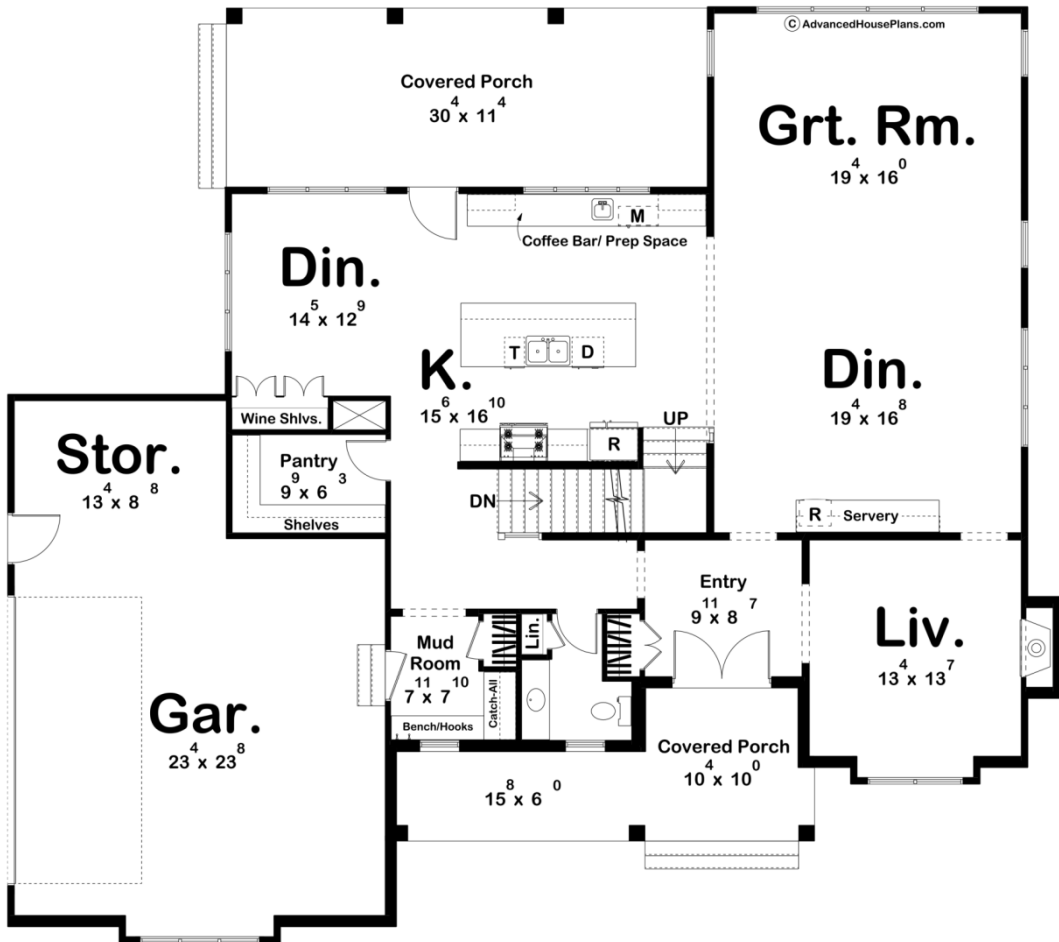

30307 - Waldron Heights Data Sheet

3469 SQ FT	4 BEDS	4 BATHS	2 BAYS	66' 4" WIDE	58' 8" DEEP
---------------	-----------	------------	-----------	----------------	----------------

Construction Specs

Layout

Bedrooms	4
Bathrooms	4
Garage Bays	2

Square Footage

Main Level	1836 Sq. Ft.
Second Level	1633 Sq. Ft.
Covered Area	545 Sq. Ft.
Garage	708 Sq. Ft.
Total Finished Area	3469 Sq. Ft.

Exterior Dimensions

Width	66' 4"
Depth	58' 8"
Ridge Height <i>Calculated from main floor line</i>	30' 3"

Plan Description

This charming two-story modern cottage boasts a striking exterior featuring a combination of timeless brick, contemporary board and batten siding and lap siding. A covered porch is featured on both the front and rear of the house, inviting residents and guests alike to relax and enjoy the serene surroundings. A side load garage seamlessly blends into the design, offering convenience and additional storage space. Upon entering, you are greeted by an inviting foyer which leads you to an open-concept living space that seamlessly connects the dining, great room, dinette area and kitchen. The dinette space includes a unique wine closet, perfect for storing and showcasing your favorite vintages. The expansive kitchen is a chef's dream, complete with sleek countertops, high-end appliances, and a charming coffee bar, providing a cozy spot to start your day. Ascending the stairs, you'll find the luxurious master bedroom retreat, featuring a mini bar for added indulgence and a spacious walk-in closet to accommodate even the most extensive wardrobe collections. Three additional bedrooms offer ample space for family