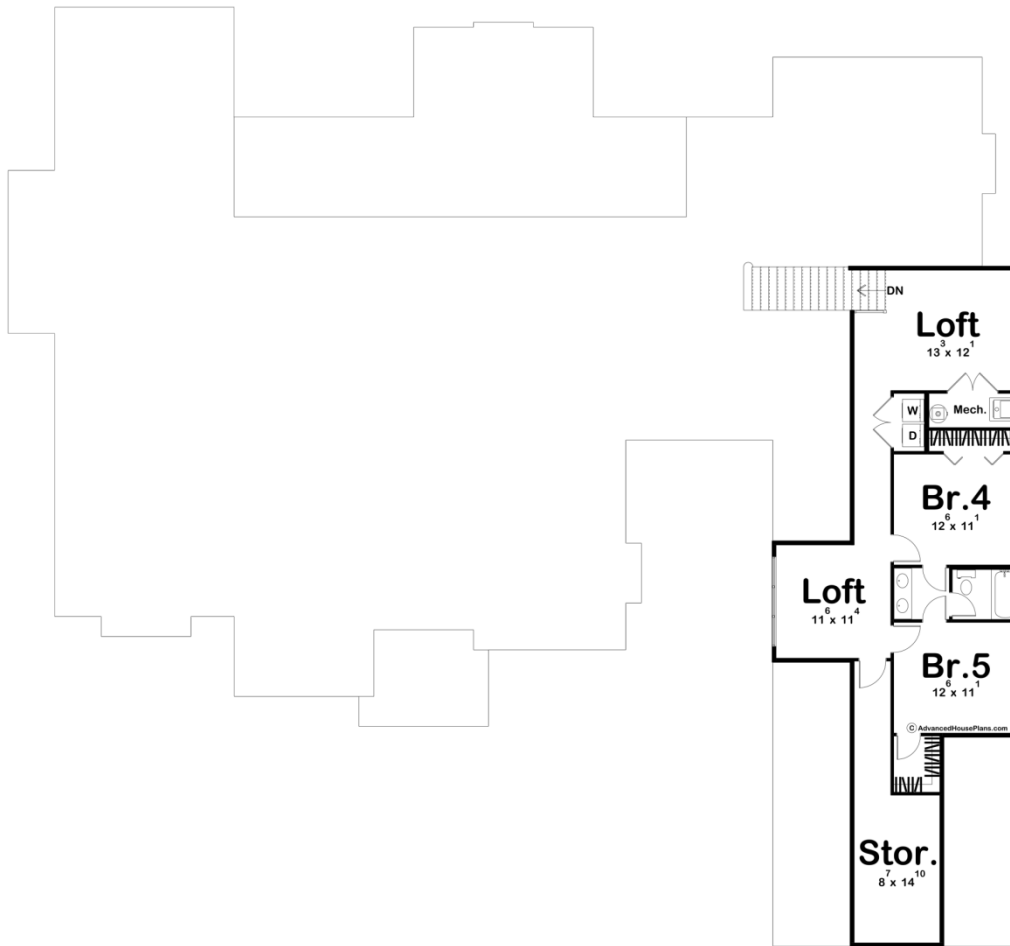

30402 - Vanderbilt Data Sheet

4714 SQ FT	5 BEDS	4 BATHS	4 BAYS	101' 8" WIDE	94' 0" DEEP
---------------	-----------	------------	-----------	-----------------	----------------

Construction Specs

Layout

Bedrooms	5
Bathrooms	4
Garage Bays	4

Plan Description

Introducing a picturesque modern cottage style home: Vanderbilt. This charming 1.5 story home embodies the epitome of contemporary elegance and cozy comfort. A fusion of classic cottage charm and modern functionality, this residence boasts a four-car garage with a porte cochere, ensuring both convenience and usefulness. As you step through the spacious entry, you are led to an expansive open floor plan that seamlessly integrates the kitchen, dining area, and great room, creating an ideal space for gatherings and relaxation. The soaring cathedral ceilings paired with large windows and doors lend an airy and spacious ambiance to the main living area allowing for plenty of natural light. Adjacent to the kitchen is a spacious family room with glass doors, a cozy fireplace, and a small wine closet for beverage necessities. Also included in this modern cottage oasis is a home office, additional living room and a storm shelter suitable for universal needs. With five generously-sized bedrooms, including a luxurious master suite, this home provides ample space for family and guests alike. The master suite boasts a spa-like ensuite bathroom and a walk-in closet, offering a private sanctuary for relaxation and rejuvenation. Completing the picture-perfect setting is a charming courtyard, offering a secluded oasis for outdoor enjoyment and peaceful reflection. Whether you're lounging on the patio, gathering around the fireplace in the great room, or exploring the lush surroundings, this modern cottage offers a harmonious blend of style, comfort, and sophistication for modern living at its finest.