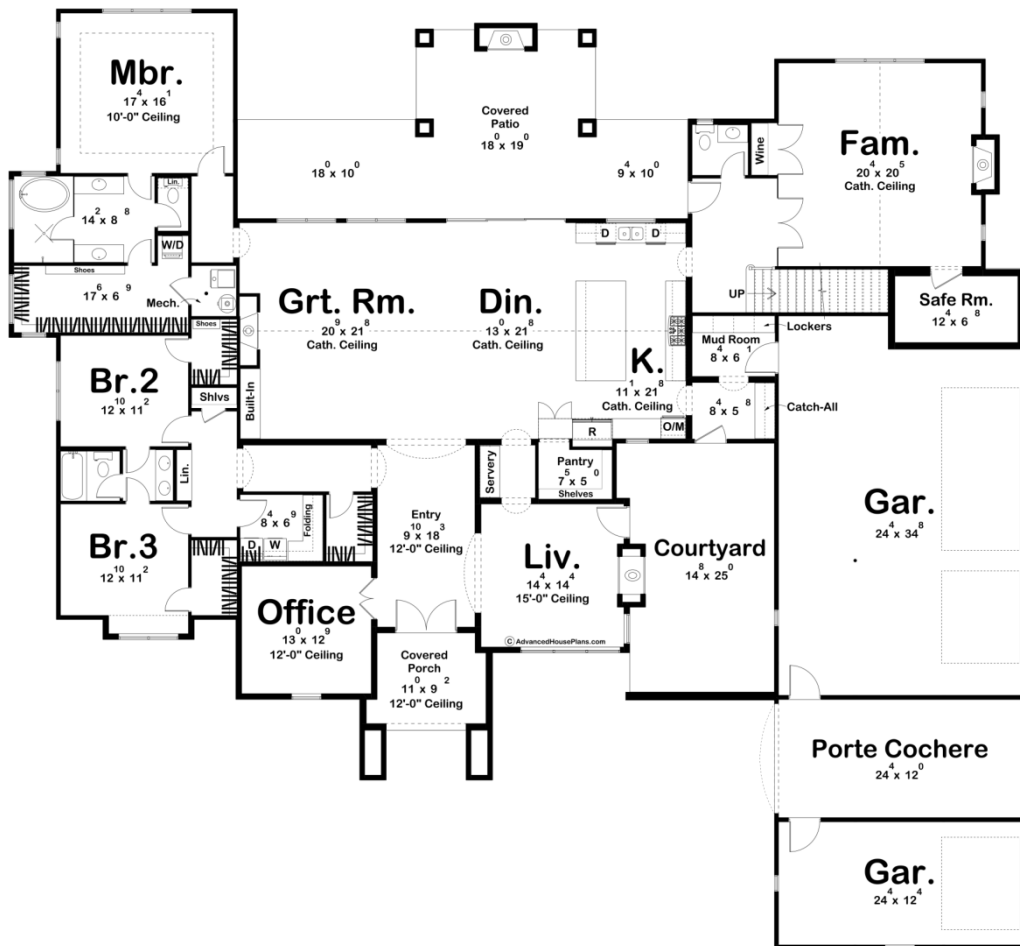

30402 - Vanderbilt Data Sheet

4714 SQ FT	5 BEDS	4 BATHS	4 BAYS	101' 8" WIDE	94' 0" DEEP
---------------	-----------	------------	-----------	-----------------	----------------

Construction Specs

Layout

Bedrooms	5
Bathrooms	4
Garage Bays	4

Plan Description

Introducing a picturesque modern cottage style home: Vanderbilt. This charming 1.5 story home embodies the epitome of contemporary elegance and cozy comfort. A fusion of classic cottage charm and modern functionality, this residence boasts a four-car garage with a porte cochere, ensuring both convenience and usefulness. As you step through the spacious entry, you are led to an expansive open floor plan that seamlessly integrates the kitchen, dining area, and great room, creating an ideal space for gatherings and relaxation. The soaring cathedral ceilings paired with large windows and doors lend an airy and spacious ambiance to the main living area allowing for plenty of natural light. Adjacent to the kitchen is a spacious family room with glass doors, a cozy fireplace, and a small wine closet for beverage necessities. Also included in this modern cottage oasis is a home office, additional living room and a storm shelter suitable for universal needs. With five generously-sized bedrooms, including a luxurious master suite, this home provides ample space for family and guests alike. The master suite boasts a spa-like ensuite bathroom and a walk-in closet, offering a private sanctuary for relaxation and rejuvenation. Completing the picture-perfect setting is a charming courtyard, offering a secluded oasis for outdoor enjoyment and peaceful reflection. Whether you're lounging on the patio, gathering around the fireplace in the great room, or exploring the lush surroundings, this modern cottage offers a harmonious blend of style, comfort, and sophistication for modern living at its finest.