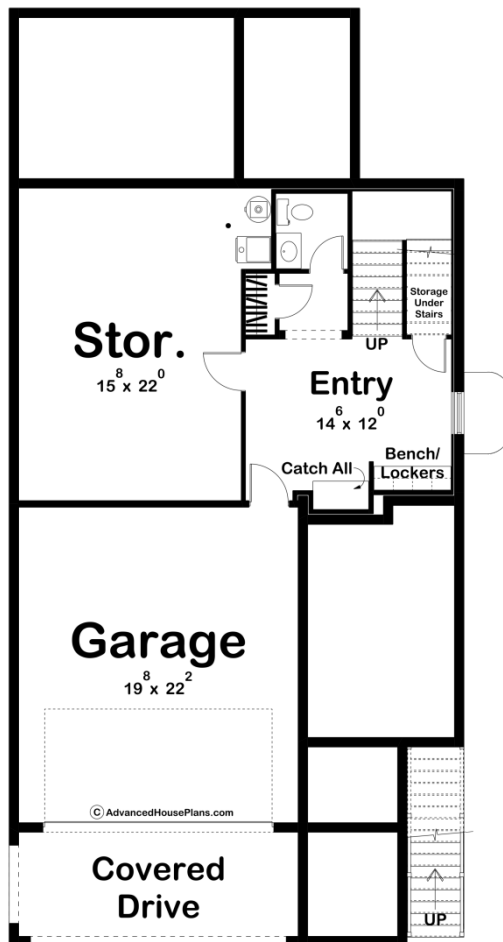

30218 - Union Square Data Sheet

2920 SQ FT	3 BEDS	4 BATHS	2 BAYS	32' 0" WIDE	66' 0" DEEP
---------------	-----------	------------	-----------	----------------	----------------

Construction Specs

Layout

Bedrooms	3
Bathrooms	4
Garage Bays	2

Square Footage

Main Level	1388 Sq. Ft.
Second Level	1299 Sq. Ft.
Basement Level	233 Sq. Ft.
Covered Area	175 Sq. Ft.
Garage	437 Sq. Ft.
Total Finished Area	2920 Sq. Ft.

Exterior Dimensions

Width	32' 0"
Depth	66' 0"
Ridge Height <i>Calculated from main floor line</i>	25' 7"

Default Construction Stats

Stats are unique to the individual plan.

Foundation Type	Basement
Exterior Wall Construction	2x4
Roof Pitches	Flat
Foundation Wall Height	10'
Main Wall Height	10'
Second Wall Height	9'

Plan Description

The Union Square plan is a cozy modern style house plan that is perfect from coast to coast. As soon as you enter the property, you're greeted with gorgeous views and a beautifully structured entryway. A bench and lockers acts as a mudroom as well as a catch all after walking in from the garage, but with it being on the foundation level, any messes here are unnoticeable to guests. Take a walk up the stairs to experience the main level of this plan. Complete with an open floor plan, the kitchen, great room, and dining room on this level make it a great space for entertaining while not disturbing those who may be in bedrooms. A large walk-in pantry can be found behind the kitchen, as well as built-in shelves in the great, allowing the plan to have the maximum amount of space. The second level of the Union Square plan is complete with three bedrooms, the master, as well as two additional bedrooms, all with walk-in closets. Both bedrooms share a bathroom, while the master suite has a large walk-in, with two vanities. Two