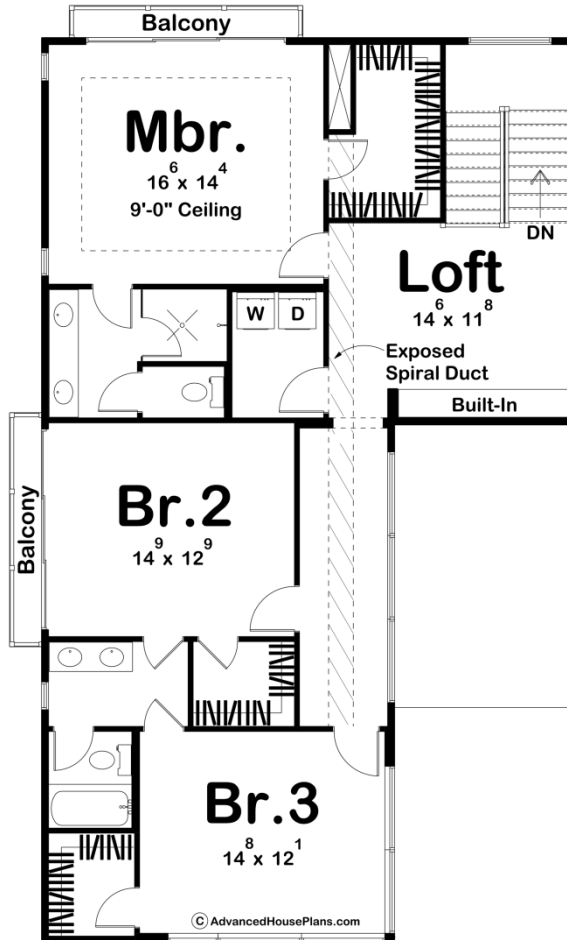

30218 - Union Square Data Sheet

2920 SQ FT	3 BEDS	4 BATHS	2 BAYS	32' 0" WIDE	66' 0" DEEP
---------------	-----------	------------	-----------	----------------	----------------

Construction Specs

Layout

Bedrooms	3
Bathrooms	4
Garage Bays	2

Square Footage

Main Level	1388 Sq. Ft.
Second Level	1299 Sq. Ft.
Basement Level	233 Sq. Ft.
Covered Area	175 Sq. Ft.
Garage	437 Sq. Ft.
Total Finished Area	2920 Sq. Ft.

Exterior Dimensions

Width	32' 0"
Depth	66' 0"
Ridge Height <i>Calculated from main floor line</i>	25' 7"

Default Construction Stats

Stats are unique to the individual plan.

Foundation Type	Basement
Exterior Wall Construction	2x4
Roof Pitches	Flat
Foundation Wall Height	10'
Main Wall Height	10'
Second Wall Height	9'

Plan Description

The Union Square plan is a cozy modern style house plan that is perfect from coast to coast. As soon as you enter the property, you're greeted with gorgeous views and a beautifully structured entryway. A bench and lockers acts as a mudroom as well as a catch all after walking in from the garage, but with it being on the foundation level, any messes here are unnoticeable to guests. Take a walk up the stairs to experience the main level of this plan. Complete with an open floor plan, the kitchen, great room, and dining room on this level make it a great space for entertaining while not disturbing those who may be in bedrooms. A large walk-in pantry can be found behind the kitchen, as well as built-in shelves in the great, allowing the plan to have the maximum amount of space. The second level of the Union Square plan is complete with three bedrooms, the master, as well as two additional bedrooms, all with walk-in closets. Both bedrooms share a bathroom, while the master suite has a large walk-in, with two vanities. Two