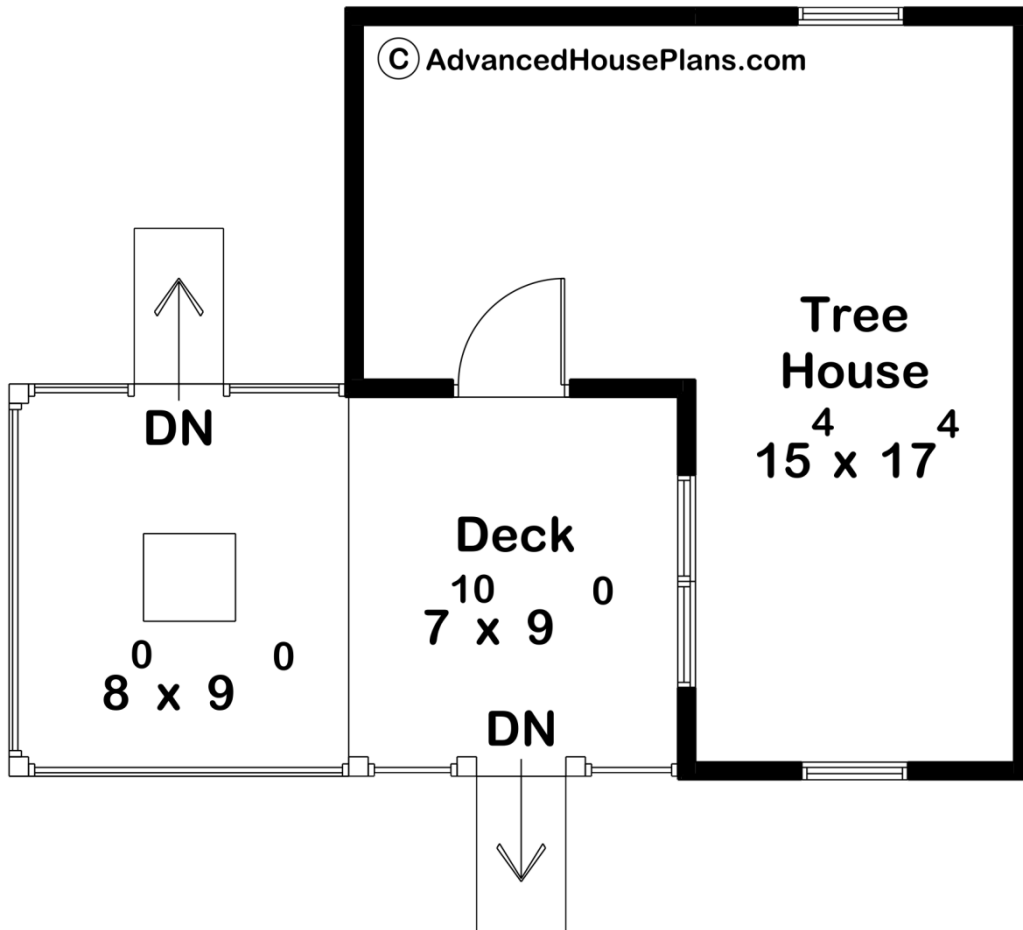

**29661 - Treehead Data Sheet**

354 SQ FT	0 BEDS	0 BATHS	0 BAYS	24' 0" WIDE	18' 0" DEEP
--------------	-----------	------------	-----------	----------------	----------------

**Construction Specs**

Layout
Square Footage

Main Level	354 Sq. Ft.
Total Finished Area	354 Sq. Ft.

### Exterior Dimensions

Width	24' 0"
Depth	18' 0"
Ridge Height <i>Calculated from main floor line</i>	11' 8"

## Plan Description

Discover the Treehead, a modern-style tree house with an inviting deck. Perfect for a unique escape, it combines contemporary design with the tranquility of nature. Elevate your experience in this stunning treetop retreat!