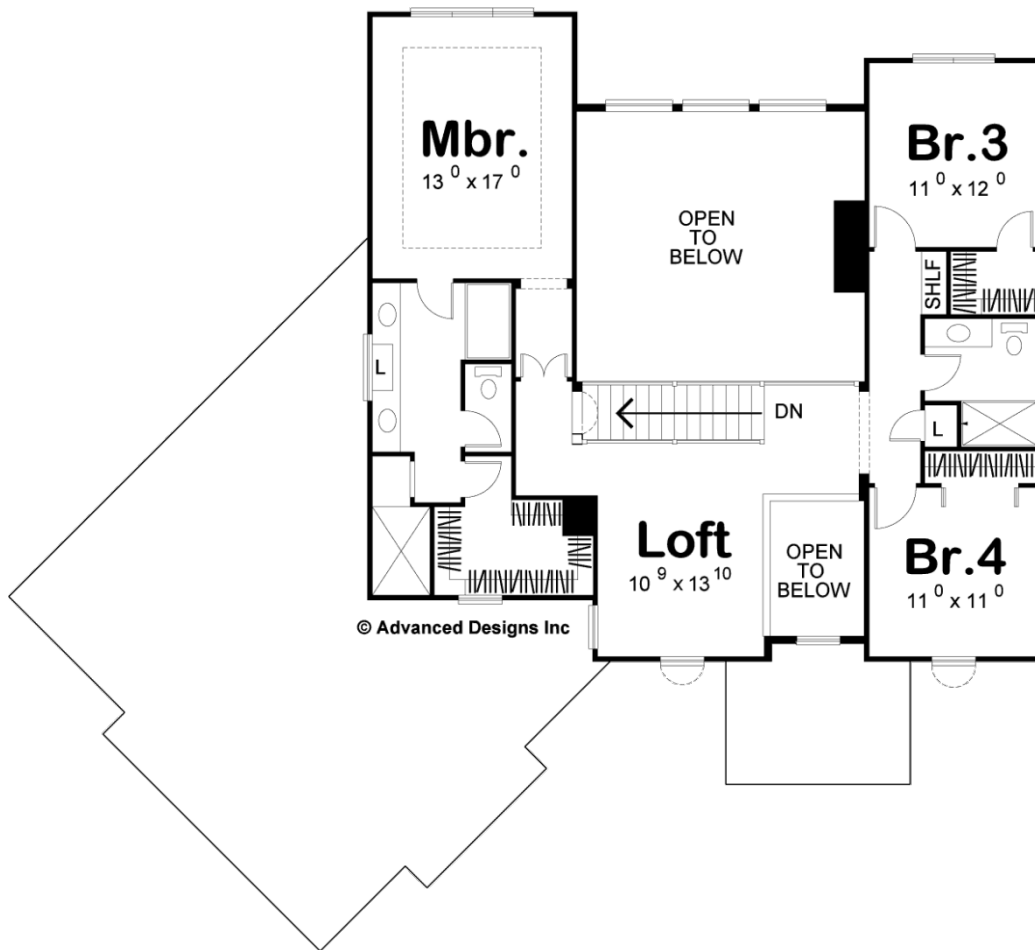

29036 - Tempe Data Sheet

3012 SQ FT	4 BEDS	3 BATHS	3 BAYS	68' 0" WIDE	66' 0" DEEP
---------------	-----------	------------	-----------	----------------	----------------

Construction Specs

Layout

Bedrooms	4
Bathrooms	3
Garage Bays	3

Square Footage

Main Level	1700 Sq. Ft.
Second Level	1312 Sq. Ft.
Garage	731 Sq. Ft.
Total Finished Area	3012 Sq. Ft.

Exterior Dimensions

Width	68' 0"
Depth	66' 0"

Default Construction Stats

Stats are unique to the individual plan.