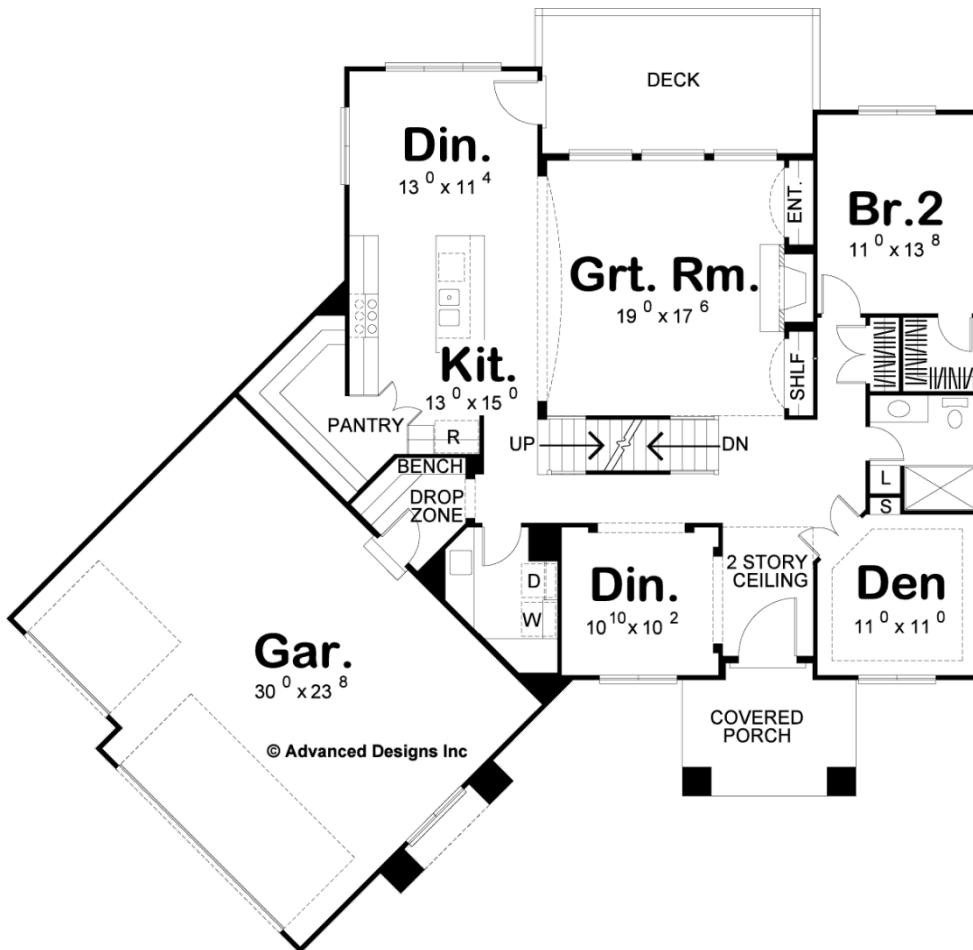

29036 - Tempe Data Sheet

3012 SQ FT	4 BEDS	3 BATHS	3 BAYS	68' 0" WIDE	66' 0" DEEP
---------------	-----------	------------	-----------	----------------	----------------

Construction Specs

Layout

Bedrooms	4
Bathrooms	3
Garage Bays	3

Square Footage

Main Level	1700 Sq. Ft.
Second Level	1312 Sq. Ft.
Garage	731 Sq. Ft.
Total Finished Area	3012 Sq. Ft.

Exterior Dimensions

Width	68' 0"
Depth	66' 0"

Default Construction Stats

Stats are unique to the individual plan.