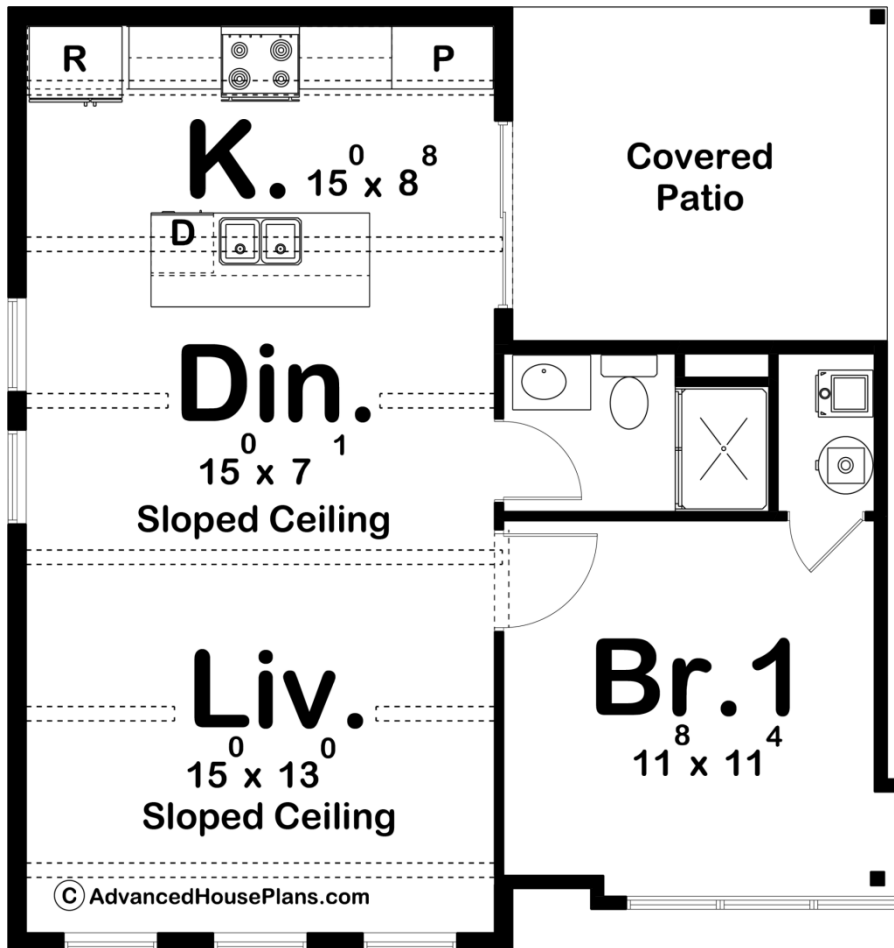

**29554 - Rustler Data Sheet**

688 SQ FT	1 BEDS	1 BATHS	0 BAYS	28' 8" WIDE	30' 0" DEEP
--------------	-----------	------------	-----------	----------------	----------------

**Construction Specs**

Layout

Bedrooms

**Square Footage**

Main Level	688 Sq. Ft.
Total Finished Area	688 Sq. Ft.

**Exterior Dimensions**

Width	28' 8"
Depth	30' 0"

**Default Construction Stats**

*Stats are unique to the individual plan.*

Foundation Type	Slab
Exterior Wall Construction	2x4
Roof Pitches	4/12 Primary

## Plan Description

The Rustler is a Modern style cabin plan that features a large family room and a full sized kitchen. This cabin is perfect for entertaining with a large covered patio.