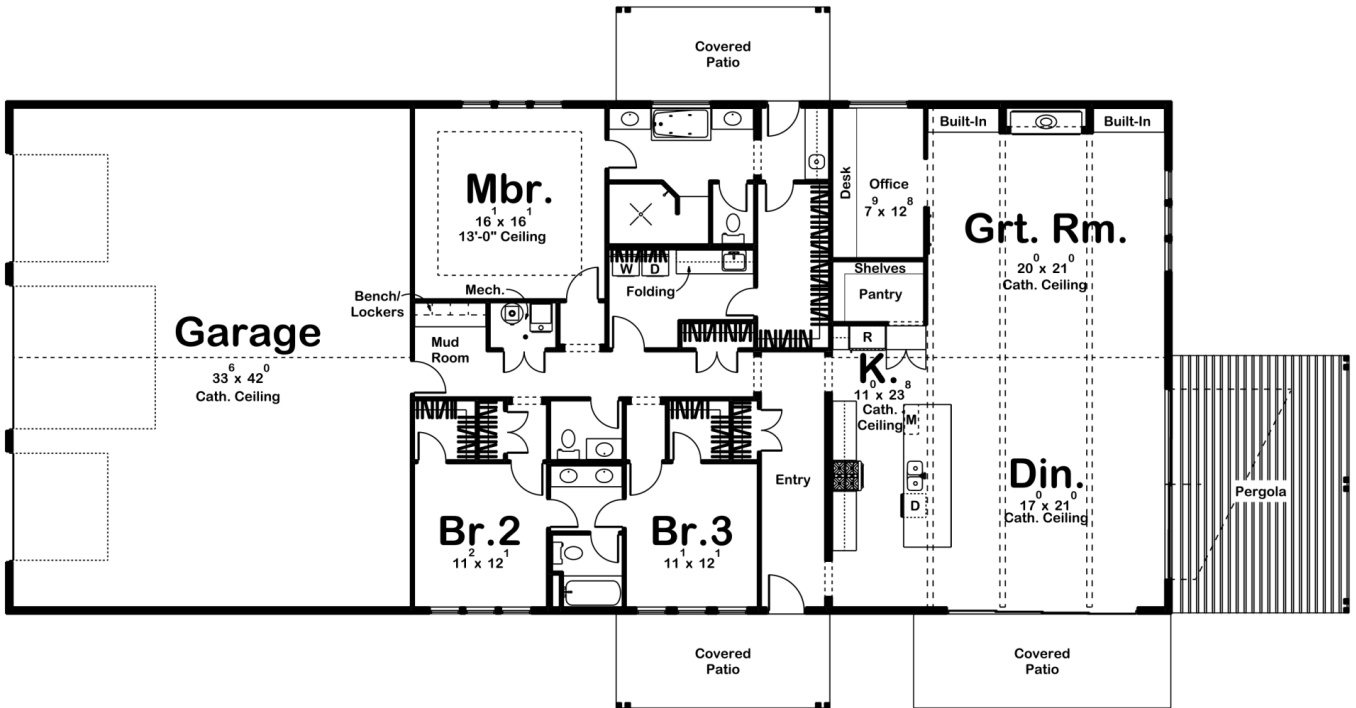

**30168 - Round Rock Data Sheet**

2752 SQ FT	3 BEDS	3 BATHS	3 BAYS	113' 0" WIDE	59' 0" DEEP
---------------	-----------	------------	-----------	-----------------	----------------

**Construction Specs**

**Layout**

Bedrooms

Bathrooms	3
Garage Bays	3

### Exterior Dimensions

Width	113' 0"
Depth	59' 0"

## Plan Description

The Round Rock plan is a beautiful Modern Farmhouse Barndominium. The exterior of the home is highlighted by dark board and batten siding, a standing seam metal roof, and a large pergola. The Barndominium main living area is arranged beautifully in an open layout. The entire home feels massive due to its 12' wall height. The great room, dining room, and kitchen all lie under a soaring cathedral ceiling with exposed beams. The great room is warmed by a fireplace that is flanked by built-in bookshelves. A home office is located off the great room and includes a built-in desk. The home's wonderful kitchen includes a large island with a snack bar. The kitchen also includes a huge walk-in pantry with built-in shelves. The dining room leads out to the covered patio through a large sliding glass door. The master suite is located on the left side of the Barndominium home and features a decorative trayed ceiling. The master bathroom includes a soaking tub, his/her vanities, an enclosed toilet area, and a walk-in shower. A coffee bar leads from the master suite to a private covered patio on the rear of the home. Bedrooms 2 and 3 share a Jack and Jill bathroom and each has access to its very own walk-in closet. The home's massive 3-car garage includes a large bay with an oversized door for RVs. The garage accesses the home through a functional mud room that includes a bench and lockers.