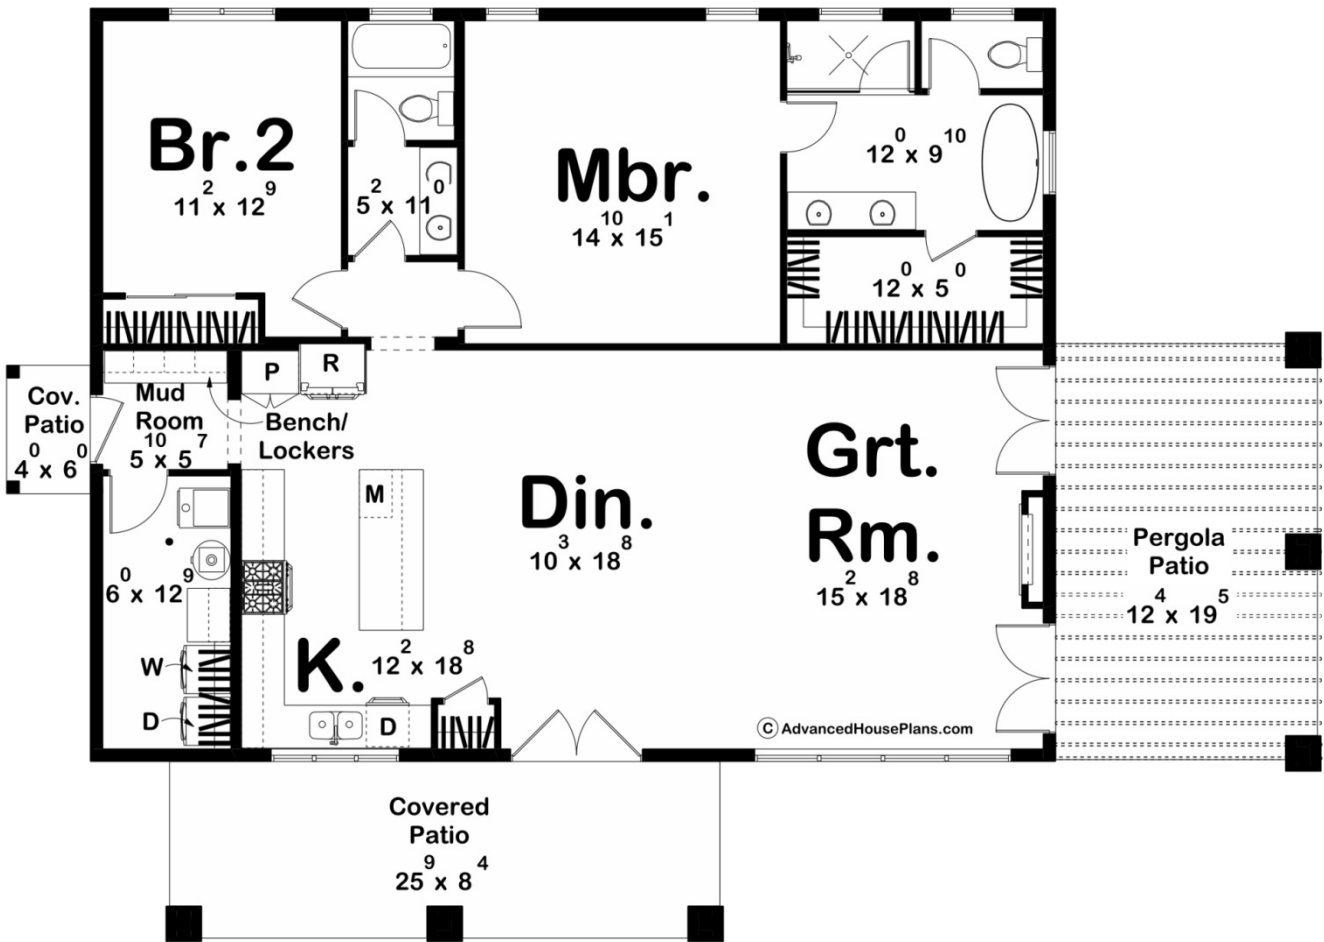

**30329 - Rock Creek Data Sheet**

1575 SQ FT	2 BEDS	2 BATHS	0 BAYS	61' 4" WIDE	43' 4" DEEP
---------------	-----------	------------	-----------	----------------	----------------

**Construction Specs**

**Layout**

Bedrooms

**Square Footage**

Main Level	1575 Sq. Ft.
Covered Area	238 Sq. Ft.
Total Finished Area	1575 Sq. Ft.

**Exterior Dimensions**

Width	61' 4"
Depth	43' 4"

**Default Construction Stats**

*Stats are unique to the individual plan.*

Foundation Type	Slab
Exterior Wall Construction	2x6
Roof Pitches	Primary 3/12
Main Wall Height	9'