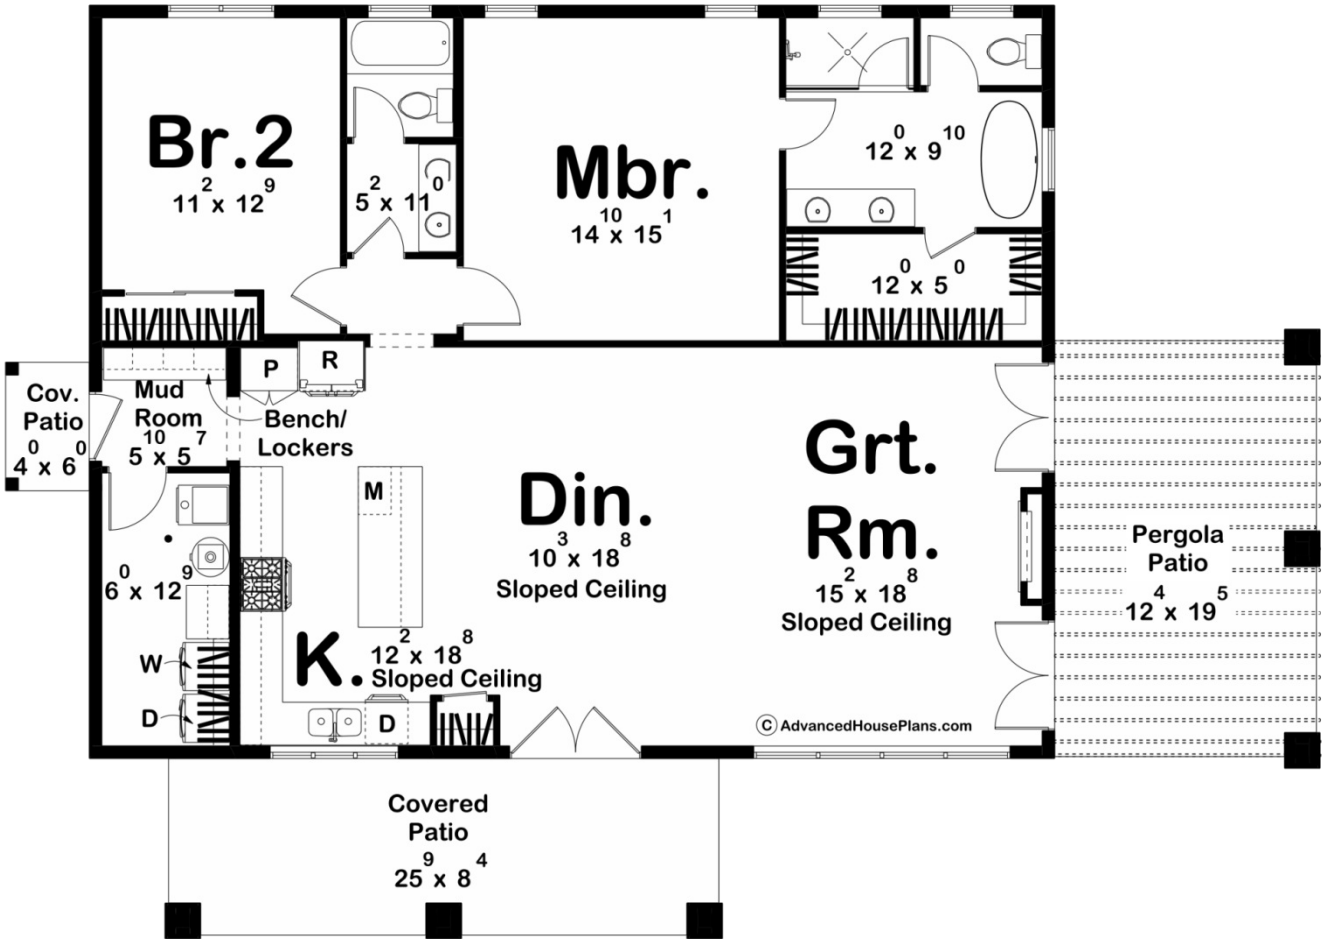

30329 - Rock Creek Data Sheet

1575 SQ FT	2 BEDS	2 BATHS	0 BAYS	61' 4" WIDE	43' 4" DEEP
---------------	-----------	------------	-----------	----------------	----------------

Construction Specs

Layout

Bedrooms

Square Footage

Main Level	1575 Sq. Ft.
Covered Area	238 Sq. Ft.
Total Finished Area	1575 Sq. Ft.

Exterior Dimensions

Width	61' 4"
Depth	43' 4"
Ridge Height <i>Calculated from main floor line</i>	18' 11"

Default Construction Stats