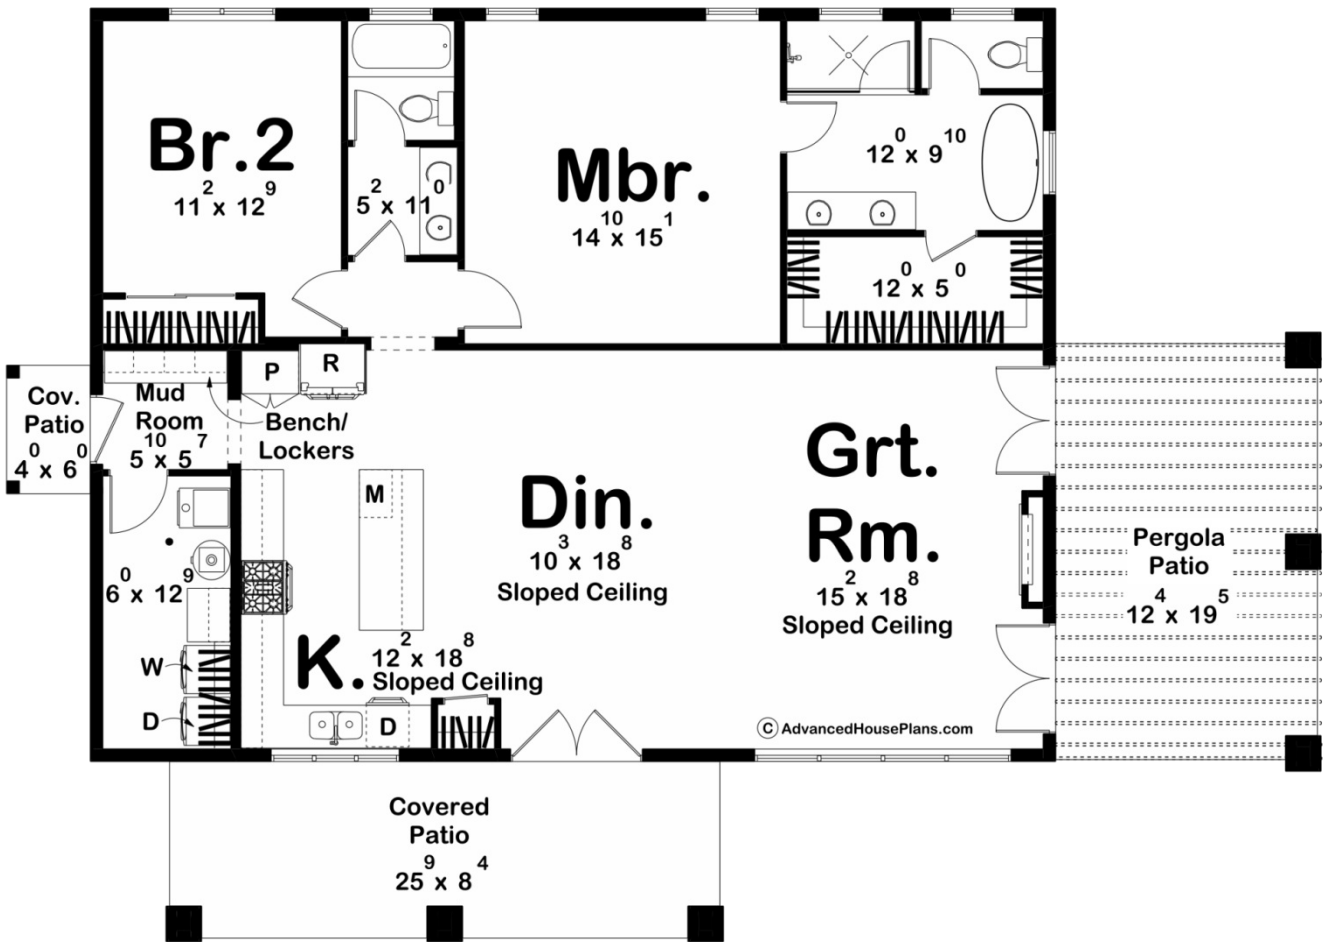

30329 - Rock Creek Data Sheet

1575 SQ FT	2 BEDS	2 BATHS	0 BAYS	61' 4" WIDE	43' 4" DEEP
---------------	-----------	------------	-----------	----------------	----------------

Construction Specs

Layout

Bedrooms

Square Footage

Main Level	1575 Sq. Ft.
Covered Area	238 Sq. Ft.
Total Finished Area	1575 Sq. Ft.

Exterior Dimensions

Width	61' 4"
Depth	43' 4"

Default Construction Stats

Stats are unique to the individual plan.