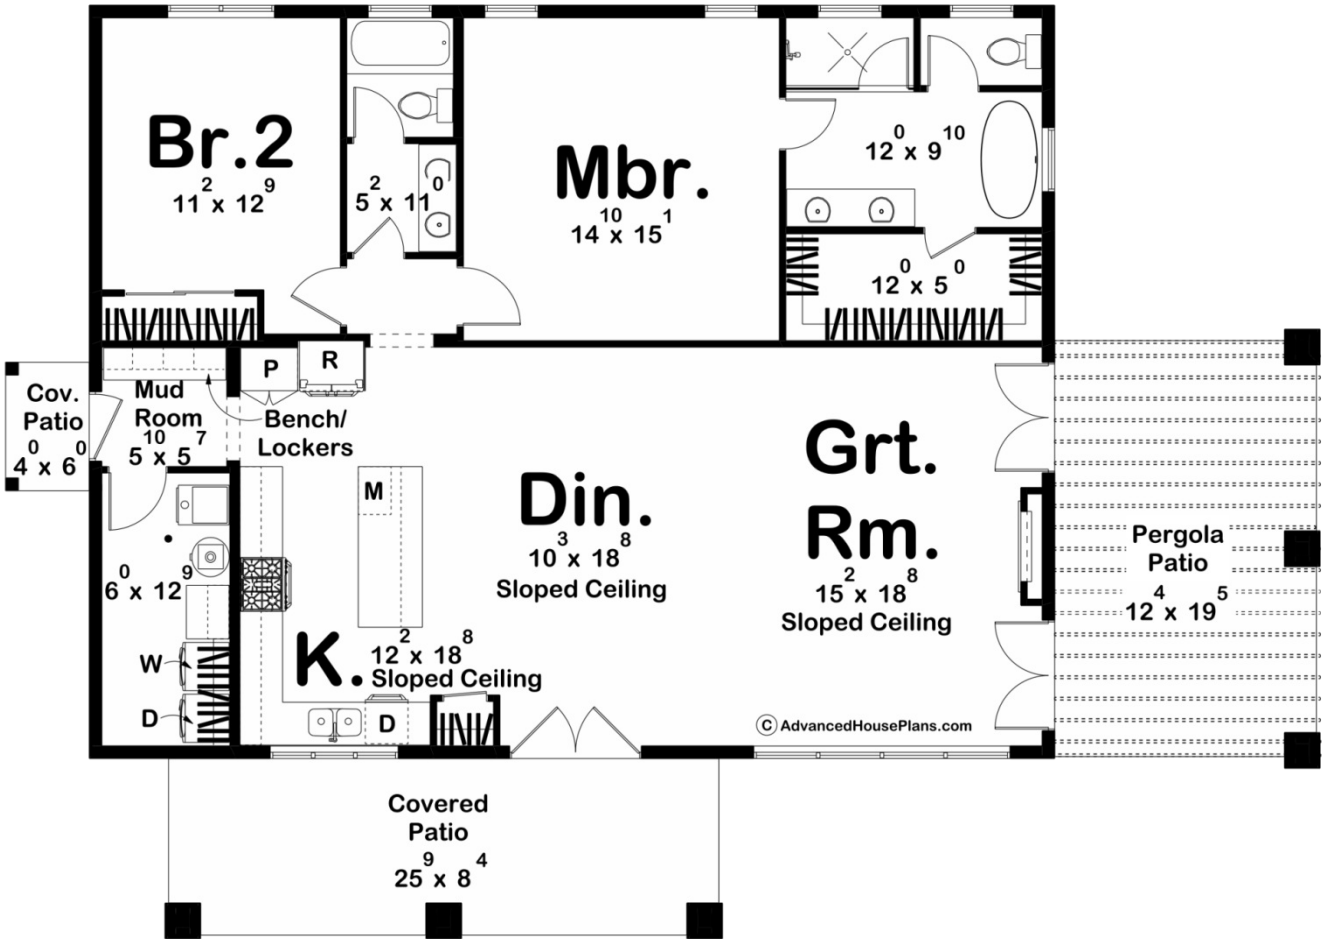

**30329 - Rock Creek Data Sheet**

1575 SQ FT	2 BEDS	2 BATHS	0 BAYS	61' 4" WIDE	43' 4" DEEP
---------------	-----------	------------	-----------	----------------	----------------

**Construction Specs**

**Layout**

Bedrooms

**Square Footage**

Main Level	1575 Sq. Ft.
Covered Area	238 Sq. Ft.
Total Finished Area	1575 Sq. Ft.

**Exterior Dimensions**

Width	61' 4"
Depth	43' 4"
Ridge Height <i>Calculated from main floor line</i>	18' 11"

**Default Construction Stats**

*Stats are unique to the individual plan.*

Foundation Type	Slab
Exterior Wall Construction	2x6
Roof Pitches	Primary 3/12
Main Wall Height	9'