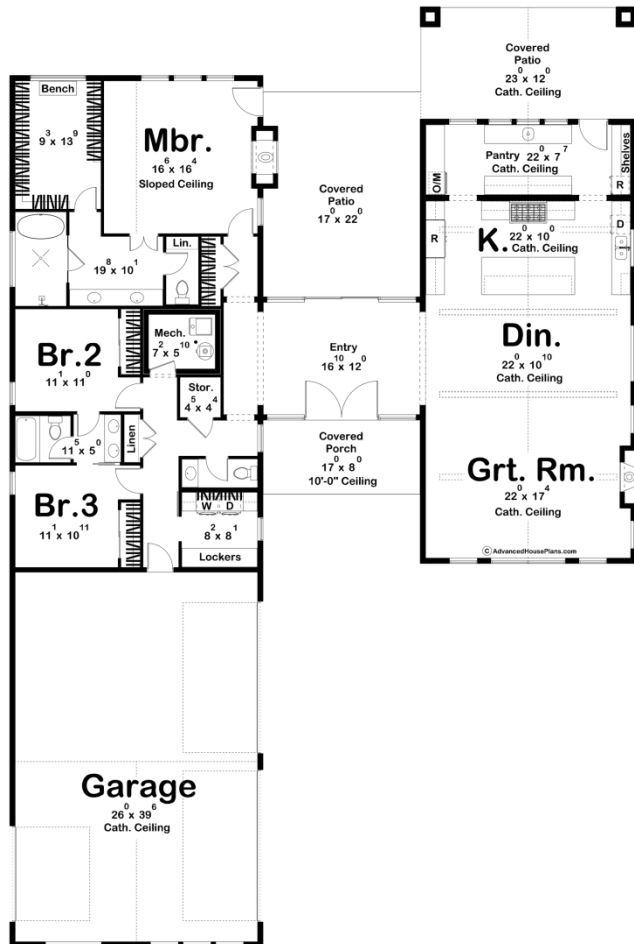

**30650 - Ridgeview Data Sheet**

2681 SQ FT	3 BEDS	3 BATHS	4 BAYS	68' 0" WIDE	100' 4" DEEP
---------------	-----------	------------	-----------	----------------	-----------------

**Construction Specs**

**Layout**

Bedrooms

Bathrooms	3
-----------	---

Garage Bays	4
-------------	---

### Square Footage

Main Level	2681 Sq. Ft.
------------	--------------

Covered Area	778 Sq. Ft.
--------------	-------------

Garage	1080 Sq. Ft.
--------	--------------

Total Finished Area	2681 Sq. Ft.
---------------------	--------------

### Exterior Dimensions

Width	68' 0"
-------	--------

Depth	100' 4"
-------	---------