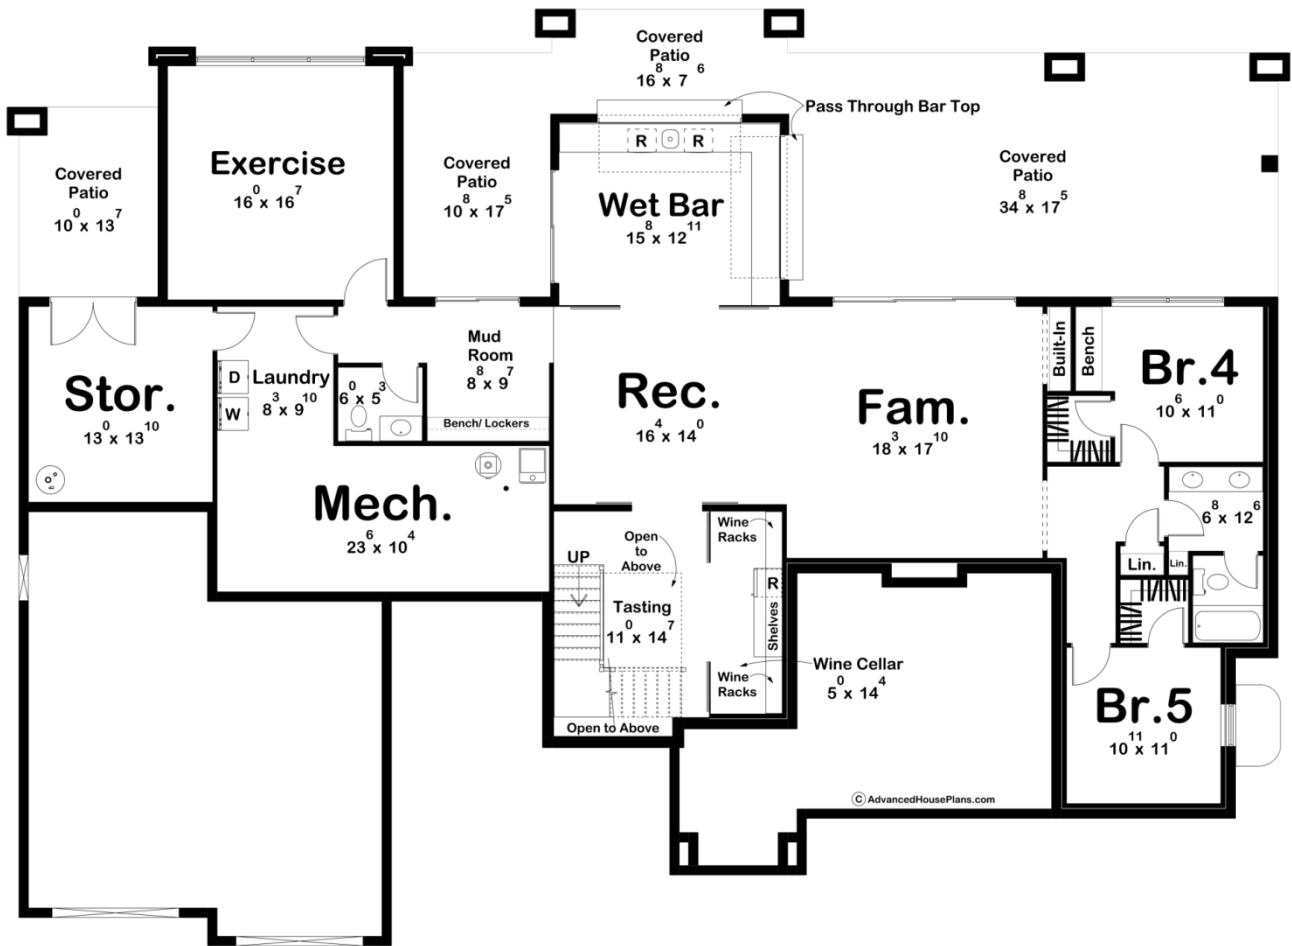

30432 - Pine Lake Data Sheet

2623 SQ FT	3 BEDS	3 BATHS	2 BAYS	90' 4" WIDE	66' 0" DEEP
---------------	-----------	------------	-----------	----------------	----------------

Construction Specs

Layout

Bedrooms	3
Bathrooms	3
Garage Bays	2

Square Footage

Main Level	2623 Sq. Ft.
Covered Area	799 Sq. Ft.
Garage	699 Sq. Ft.
Total Finished Area	2623 Sq. Ft.

Exterior Dimensions

Width	90' 4"
Depth	66' 0"
Ridge Height	16' 9"
<i>Calculated from main floor line</i>	