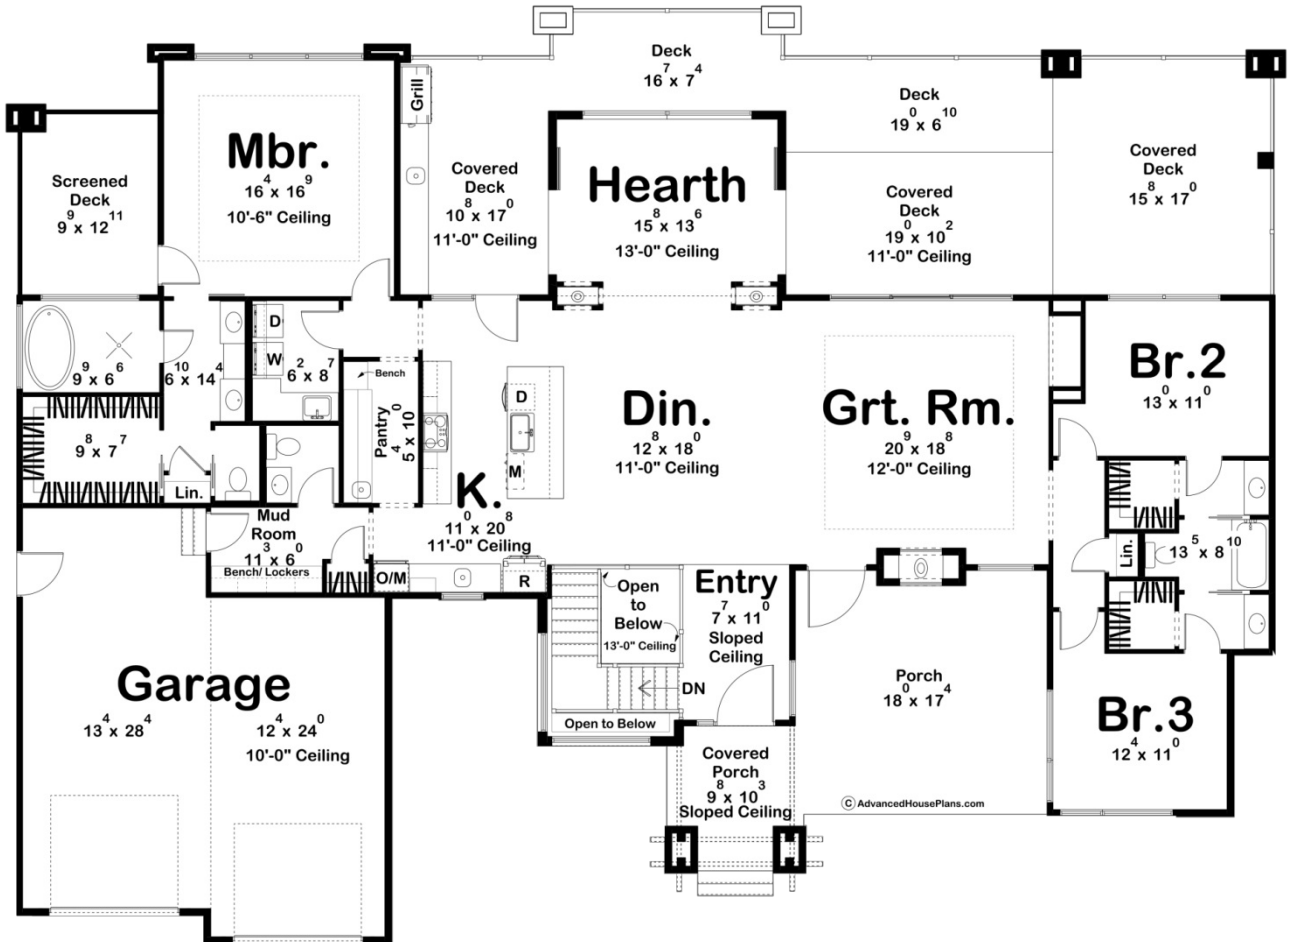

30432 - Pine Lake Data Sheet

2623 SQ FT	3 BEDS	3 BATHS	2 BAYS	90' 4" WIDE	66' 0" DEEP
---------------	-----------	------------	-----------	----------------	----------------

Construction Specs

Layout

Bedrooms	3
Bathrooms	3
Garage Bays	2

Square Footage

Main Level	2623 Sq. Ft.
Covered Area	799 Sq. Ft.
Garage	699 Sq. Ft.
Total Finished Area	2623 Sq. Ft.

Exterior Dimensions

Width	90' 4"
Depth	66' 0"

Default Construction Stats

Stats are unique to the individual plan.