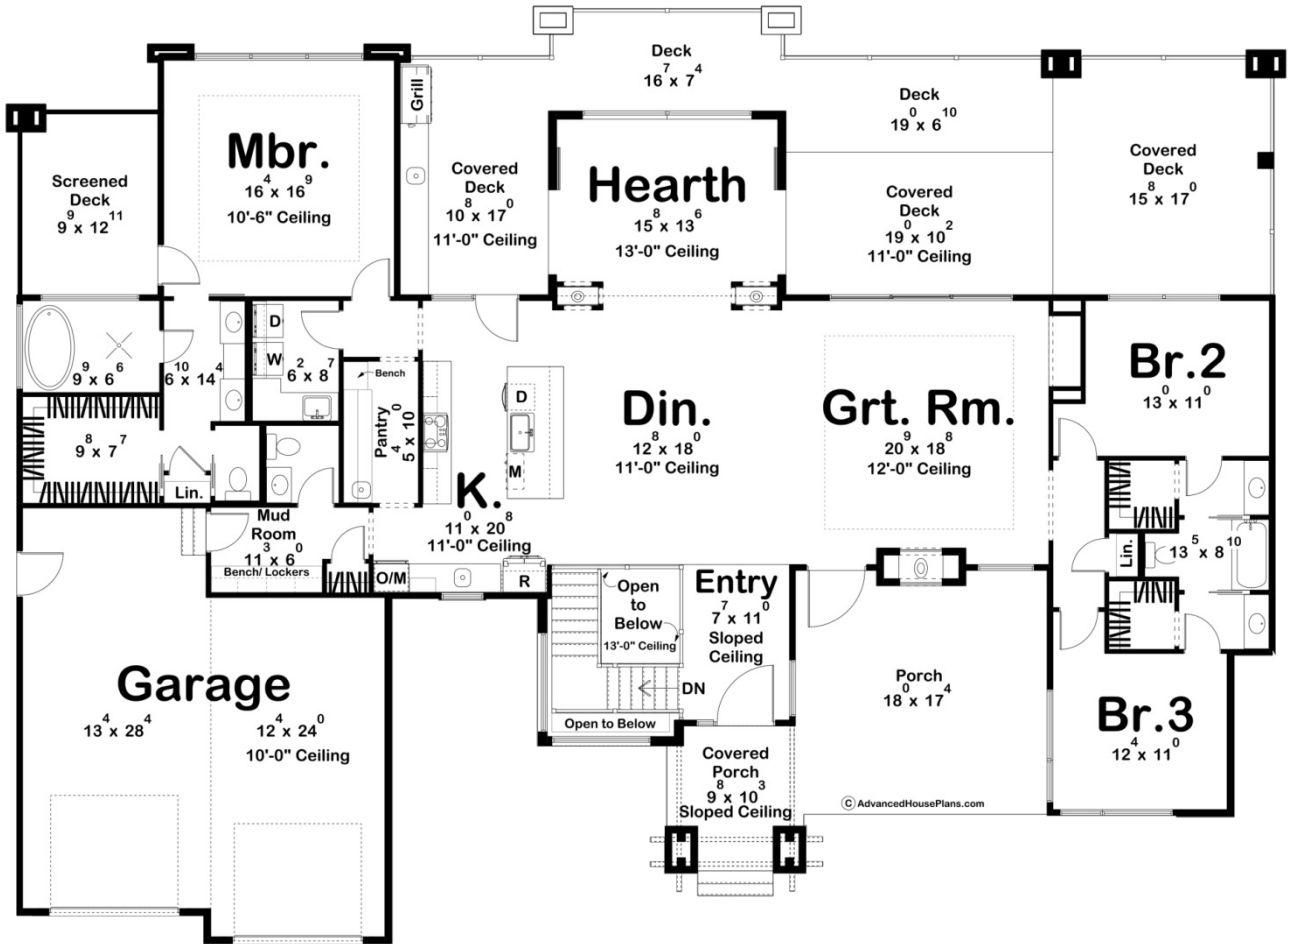

## 30432 - Pine Lake Data Sheet

2623 SQ FT	3 BEDS	3 BATHS	2 BAYS	90' 4" WIDE	66' 0" DEEP
---------------	-----------	------------	-----------	----------------	----------------

### Layout

Bedrooms	3
Bathrooms	3
Garage Bays	2

### Square Footage

Main Level	2623 Sq. Ft.
Covered Area	799 Sq. Ft.
Garage	699 Sq. Ft.
Total Finished Area	2623 Sq. Ft.

### Exterior Dimensions

Width	90' 4"
Depth	66' 0"