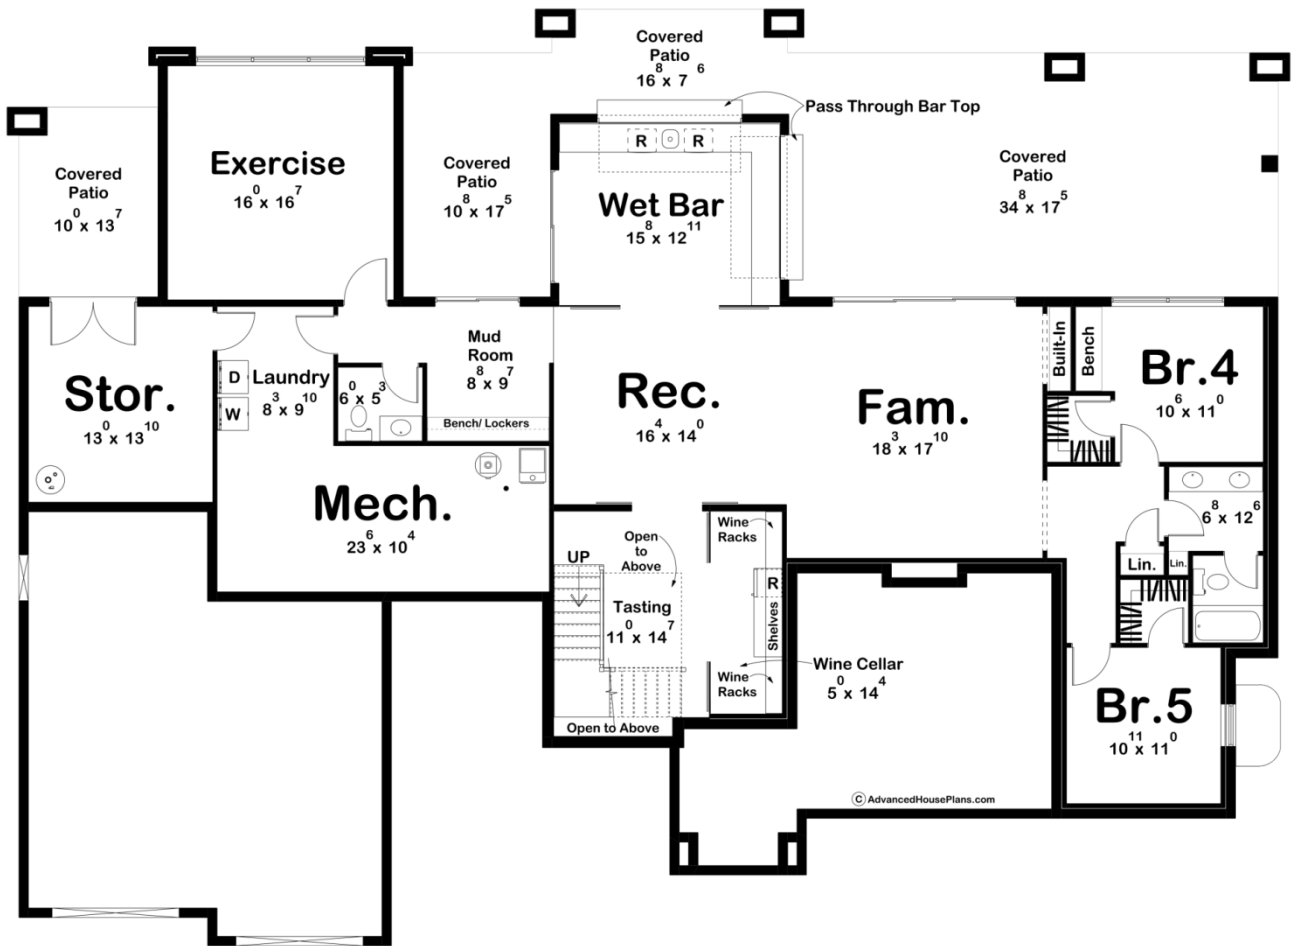

## 30432 - Pine Lake Data Sheet

2623 SQ FT	3 BEDS	3 BATHS	2 BAYS	90' 4" WIDE	66' 0" DEEP
---------------	-----------	------------	-----------	----------------	----------------

### Layout

Bedrooms	3
Bathrooms	3
Garage Bays	2

### Exterior Dimensions

Width	90' 4"
Depth	66' 0"

## Plan Description

Welcome to the epitome of modern comfort and rustic charm - the Pine Lake. This architectural masterpiece seamlessly blends contemporary design with the timeless allure of nature. The front porch beckons, a welcoming transition space that invites you to linger and take in the panoramic views that stretch for miles. Step inside, and you'll find an open-concept living space that exudes warmth and sophistication. Large windows allow natural light to flood the interior. The heart of the home is the living room, complete with a fireplace. Providing a cozy focal point for gatherings with family and friends. The kitchen is a chef's delight, featuring modern appliances seamlessly integrated into custom cabinetry. The use of natural materials and wooden accents complements the prairie aesthetic. Venture further, and the rear deck unfolds, offering an expansive outdoor living area that's perfect for entertaining or simply unwinding. The deck, strategically designed to maximize views of the lake, includes a barbecue area, comfortable seating, and even a hot tub, providing an idyllic setting for both daytime relaxation and evening gatherings under the stars. Bedrooms are designed as private sanctuaries, with large windows allowing residents to wake up to the breathtaking scenery each day. The master suite boasts a private deck, providing an intimate space to enjoy the natural surroundings in solitude. The Prairie Lake House is not just a residence; it's a fusion of modern living and the serene beauty of the landscape. This home is a testament to the artful integration of architecture with nature, creating a haven where tranquility and style coexist in perfect harmony.