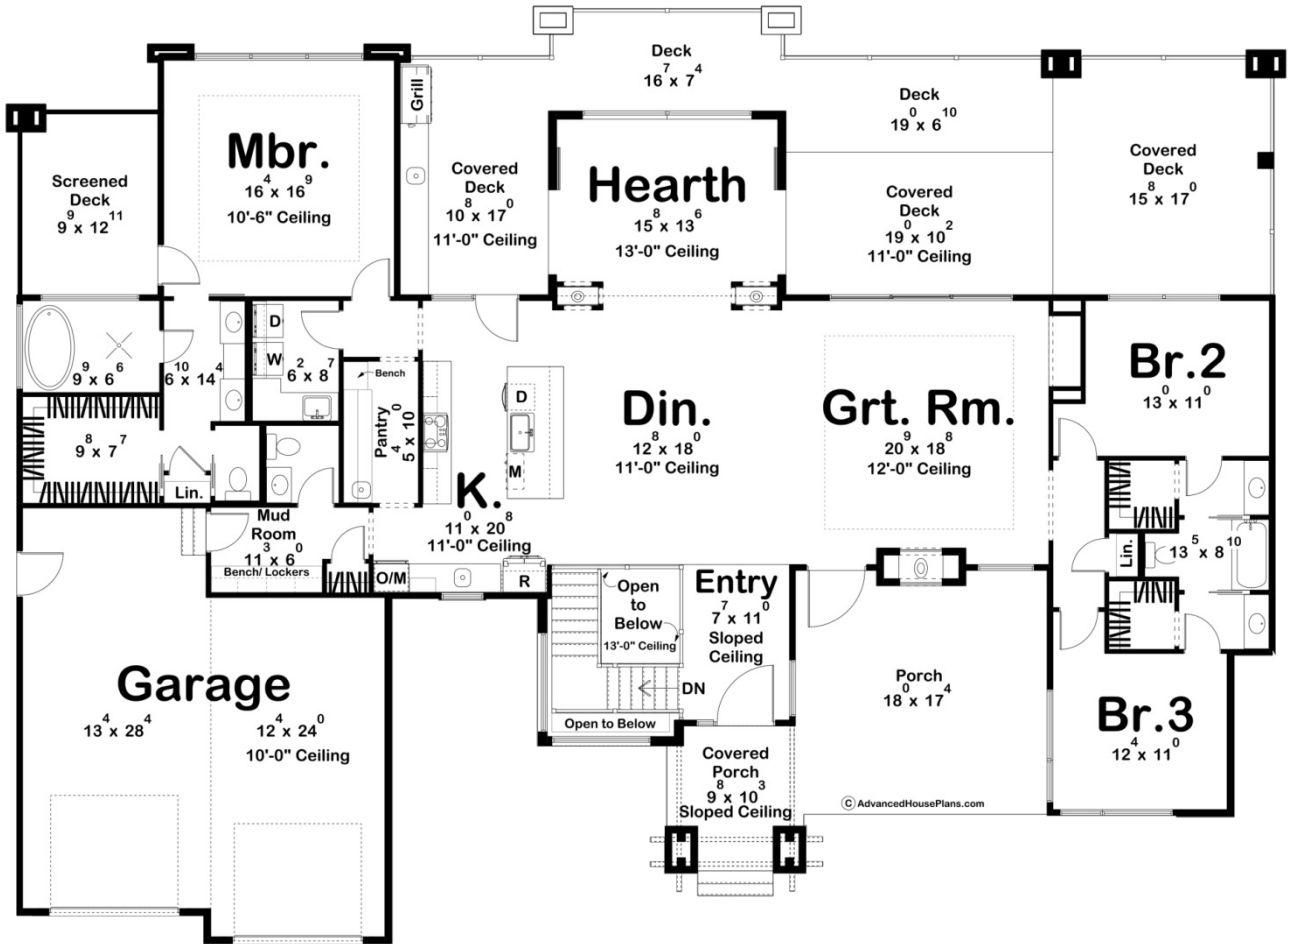

30432 - Pine Lake Data Sheet

2623 SQ FT	3 BEDS	3 BATHS	2 BAYS	90' 4" WIDE	66' 0" DEEP
---------------	-----------	------------	-----------	----------------	----------------

Construction Specs

Layout

Bedrooms	3
Bathrooms	3
Garage Bays	2

Square Footage

Main Level	2623 Sq. Ft.
Covered Area	799 Sq. Ft.
Garage	699 Sq. Ft.
Total Finished Area	2623 Sq. Ft.

Exterior Dimensions

Width	90' 4"
Depth	66' 0"
Ridge Height	16' 9"
<i>Calculated from main floor line</i>	