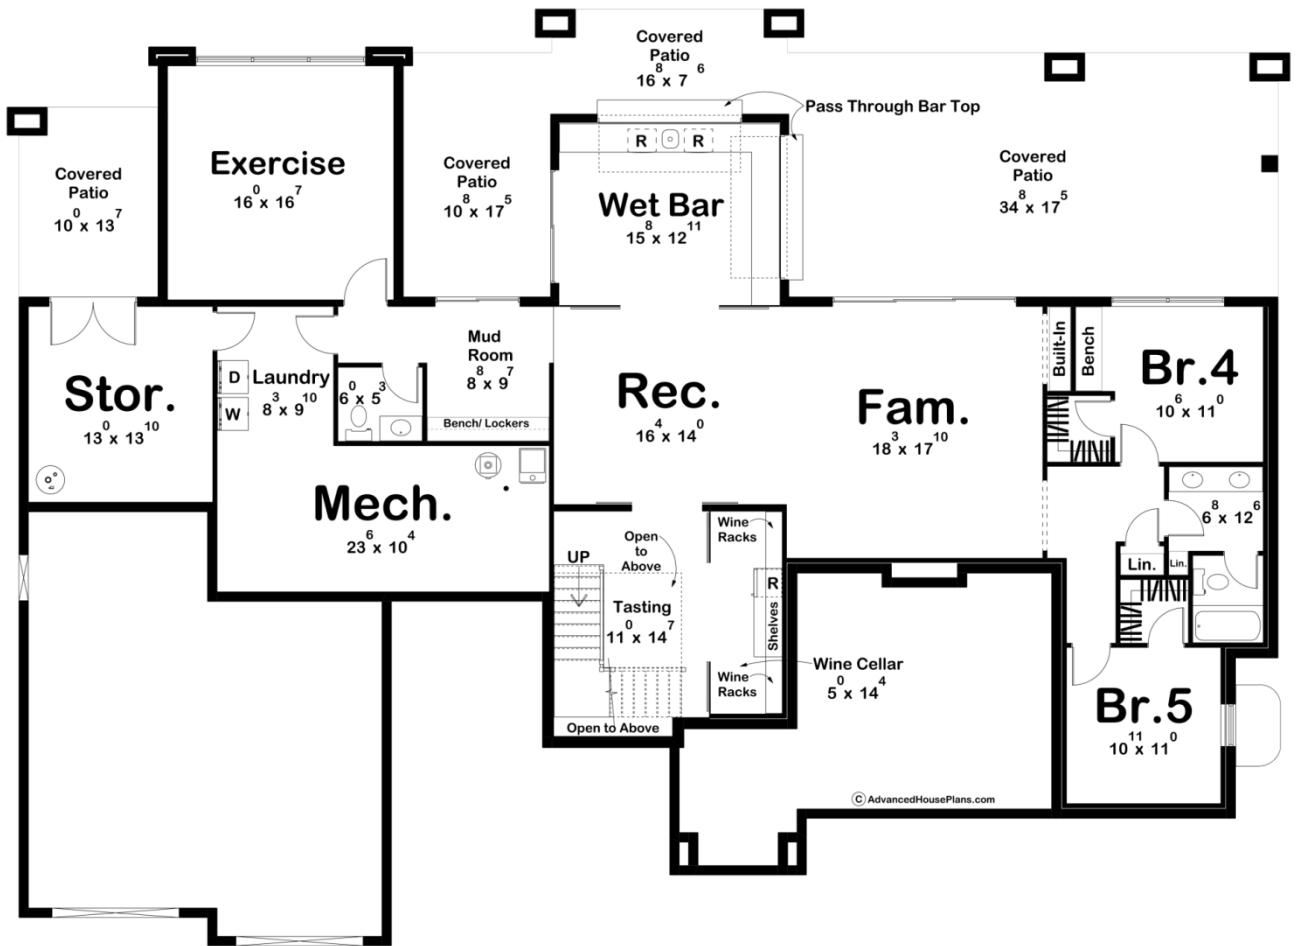

30432 - Pine Lake Data Sheet

2623 SQ FT	3 BEDS	3 BATHS	2 BAYS	90' 4" WIDE	66' 0" DEEP
---------------	-----------	------------	-----------	----------------	----------------

Construction Specs

Layout

Bedrooms	3
Bathrooms	3
Garage Bays	2