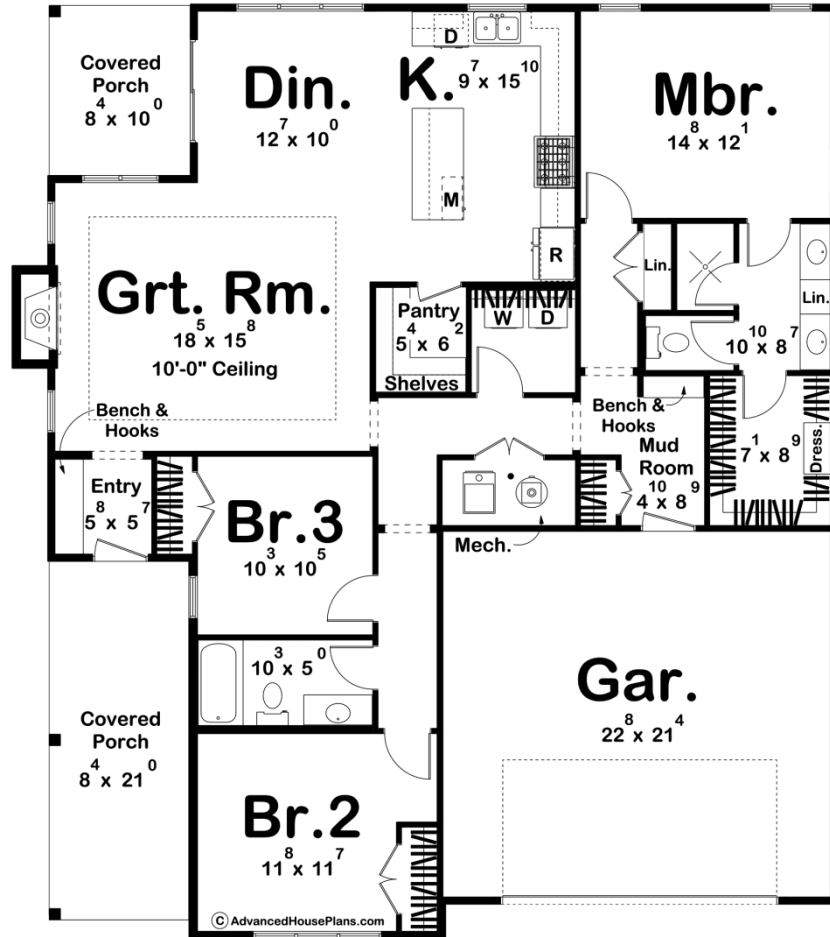

30404 - Parkman Data Sheet

1658 SQ FT	3 BEDS	2 BATHS	2 BAYS	48' 0" WIDE	54' 4" DEEP
---------------	-----------	------------	-----------	----------------	----------------

Construction Specs

Layout

Bedrooms

Bathrooms	2
Garage Bays	2

Square Footage

Main Level	1658 Sq. Ft.
Covered Area	258 Sq. Ft.
Garage	498 Sq. Ft.
Total Finished Area	1658 Sq. Ft.

Exterior Dimensions

Width	48' 0"
Depth	54' 4"
Ridge Height <i>Calculated from main floor line</i>	22' 7"

Default Construction Stats

Stats are unique to the individual plan.

Foundation Type	Slab
Exterior Wall Construction	2x4
Roof Pitches	Primary 6/12, Secondary 12/12, 3/12
Main Wall Height	9'

Plan Description