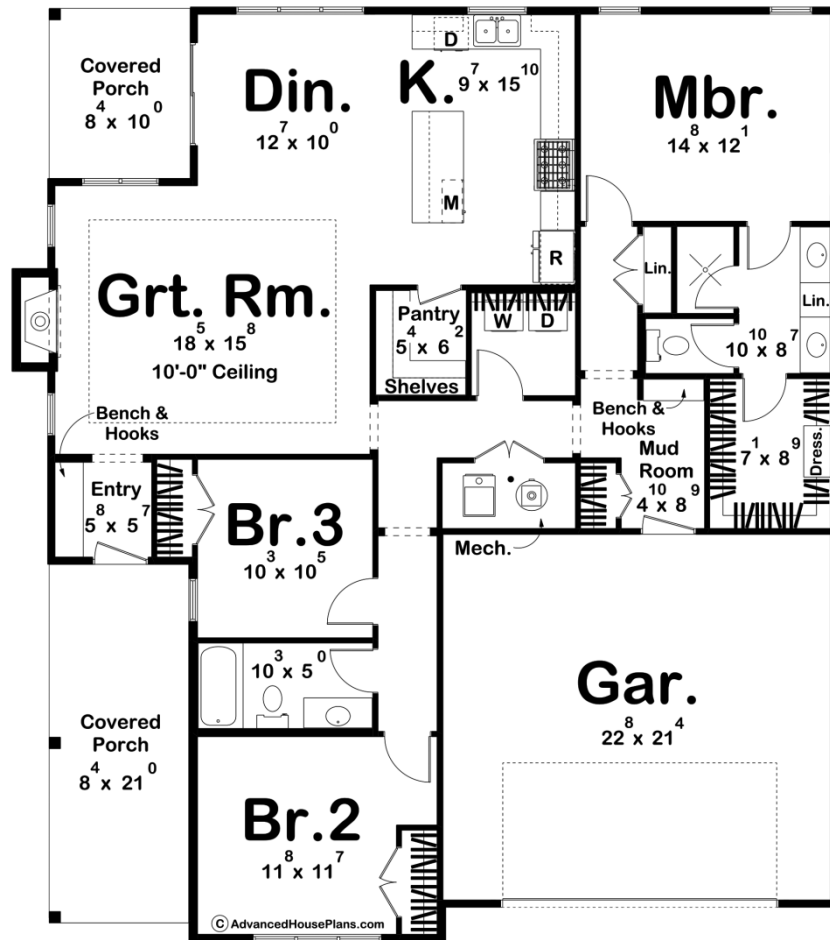

**30404 - Parkman Data Sheet**

1658 SQ FT	3 BEDS	2 BATHS	2 BAYS	48' 0" WIDE	54' 4" DEEP
---------------	-----------	------------	-----------	----------------	----------------

**Construction Specs**

**Layout**

Bedrooms

Bathrooms	2
Garage Bays	2

### Square Footage

Main Level	1658 Sq. Ft.
Covered Area	258 Sq. Ft.
Garage	498 Sq. Ft.
Total Finished Area	1658 Sq. Ft.

### Exterior Dimensions

Width	48' 0"
Depth	54' 4"
Ridge Height <i>Calculated from main floor line</i>	22' 7"