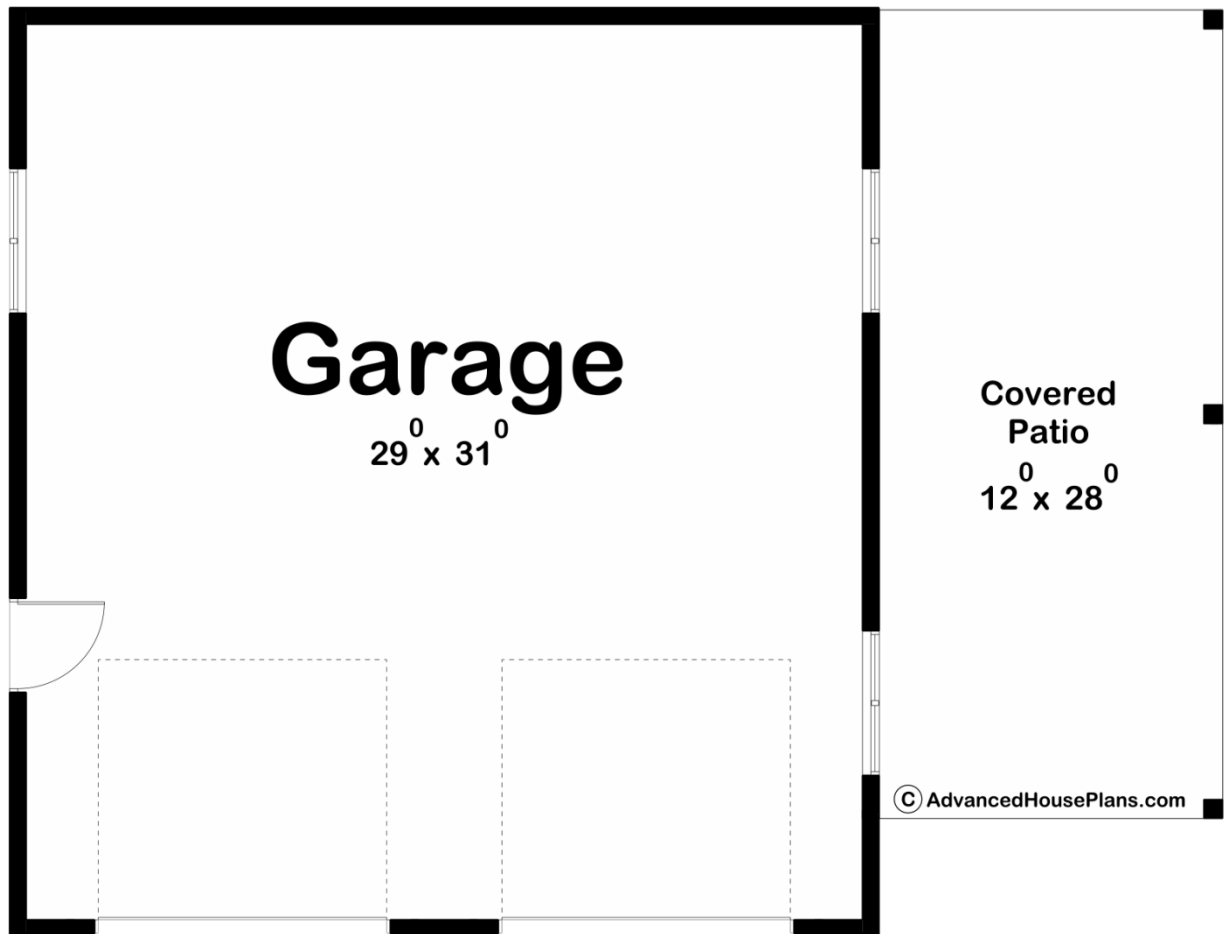

### 30447 - Park Road Data Sheet

0 SQ FT	0 BEDS	0 BATHS	2 BAYS	42' 0" WIDE	32' 0" DEEP
------------	-----------	------------	-----------	----------------	----------------

#### Layout

Garage Bays

## Square Footage

Covered Area	336 Sq. Ft.
Garage	960 Sq. Ft.

## Exterior Dimensions

Width	42' 0"
Depth	32' 0"
Ridge Height <i>Calculated from main floor line</i>	21' 5"