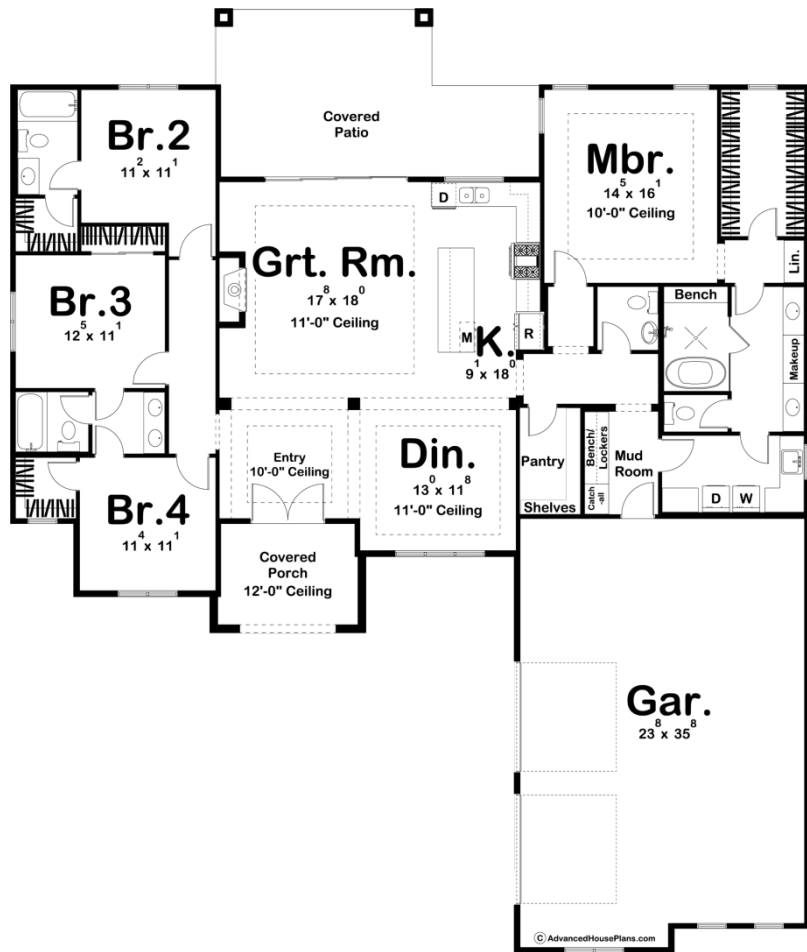

**30124 - Palm Harbor Data Sheet**

2306 SQ FT	4 BEDS	4 BATHS	2 BAYS	67' 0" WIDE	79' 0" DEEP
---------------	-----------	------------	-----------	----------------	----------------

**Construction Specs**

**Layout**

Bedrooms

Bathrooms	4
-----------	---

Garage Bays	2
-------------	---

### Exterior Dimensions

Width	67' 0"
-------	--------

Depth	79' 0"
-------	--------

## Plan Description

The Palm Harbor is a stunning Mediterranean style 1 story house plan. The amazing exterior showcases stone, stucco, and wood accents to give this house a very Tuscan style feel. A large covered porch with a 12' ceiling leads through a set of French doors into the home. Just off the entry, you'll find an amazing formal dining room that lies under an 11' trayed ceiling. The flow of this floor plan provides a very open feel. The great room lies under its own 11' ceiling and is warmed by a fireplace. A large set of sliding doors opens up from the great room to the rear covered patio. The kitchen includes a large island with a snack bar and a walk-in pantry. Behind the kitchen, on the right side of the home, you'll find the elegant master suite. The master bathroom includes a wet room with a soaking tub, his/her vanities, an enclosed toilet area, a large walk-in closet, and laundry room access. On the left side of the home, bedroom 2 has its own bathroom and bedrooms 3 and 4 share a Jack and Jill bathroom. The homes beautiful oversized 2 car courtyard load garage accesses the home through a convenient mudroom that features a catch-all and a bench with lockers.