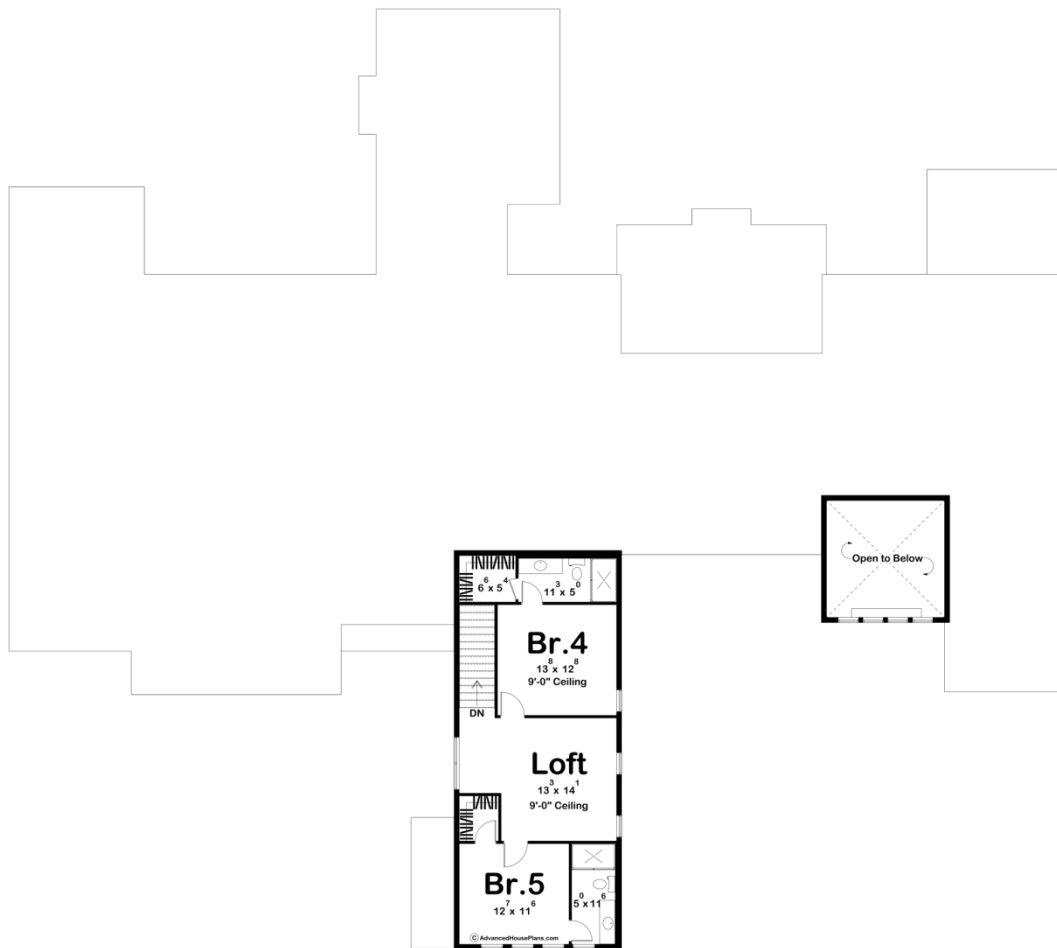

30390 - Olive Flats Data Sheet

4990 SQ FT	5 BEDS	5 BATHS	4 BAYS	120' 4" WIDE	107' 4" DEEP
---------------	-----------	------------	-----------	-----------------	-----------------

Construction Specs

Layout

Bedrooms	5
Bathrooms	5
Garage Bays	4

Square Footage

Main Level	4175 Sq. Ft.
Second Level	815 Sq. Ft.
Covered Area	957 Sq. Ft.
Garage	1669 Sq. Ft.
Total Finished Area	4990 Sq. Ft.

Exterior Dimensions

Width	120' 4"
Depth	107' 4"
Ridge Height	32' 0"
<i>Calculated from main floor line</i>	

Default Construction Stats

Stats are unique to the individual plan.

Foundation Type	Slab
Exterior Wall Construction	2x6
Roof Pitches	Primary 10/12, Secondary 14/12, Secondary 8/12, Secondary 6/12
Main Wall Height	10'
Second Wall Height	8'

Plan Description

Explore the Olive Flats, a luxurious, modern cottage-style house that effortlessly blends elegance, comfort, and functionality. This exquisite home plan features five spacious bedrooms, each designed as a private sanctuary filled with natural light, and five luxurious bathrooms. The four-car garage provides ample space for your vehicles and additional storage, ensuring convenience and style. The floor plan promotes open-concept living with a seamless flow between the kitchen, dining, and living areas, enhanced by high ceilings and large windows that create a bright, airy atmosphere and showcase beautiful views of the surrounding landscape. In the heart of the home is an expansive, state-of-the-art kitchen with a generous island for meal prep and casual dining, as well as plenty of storage, making it perfect for both everyday cooking and entertaining guests. The expansive outdoor living areas around the home are designed for both relaxation and entertainment. These spaces are perfect for hosting gatherings or enjoying a quiet evening outside. The Olive Flats is a modern cottage-style house plan that is the perfect blend of luxury and comfort, designed to create lasting memories and provide a cozy, upscale lifestyle.