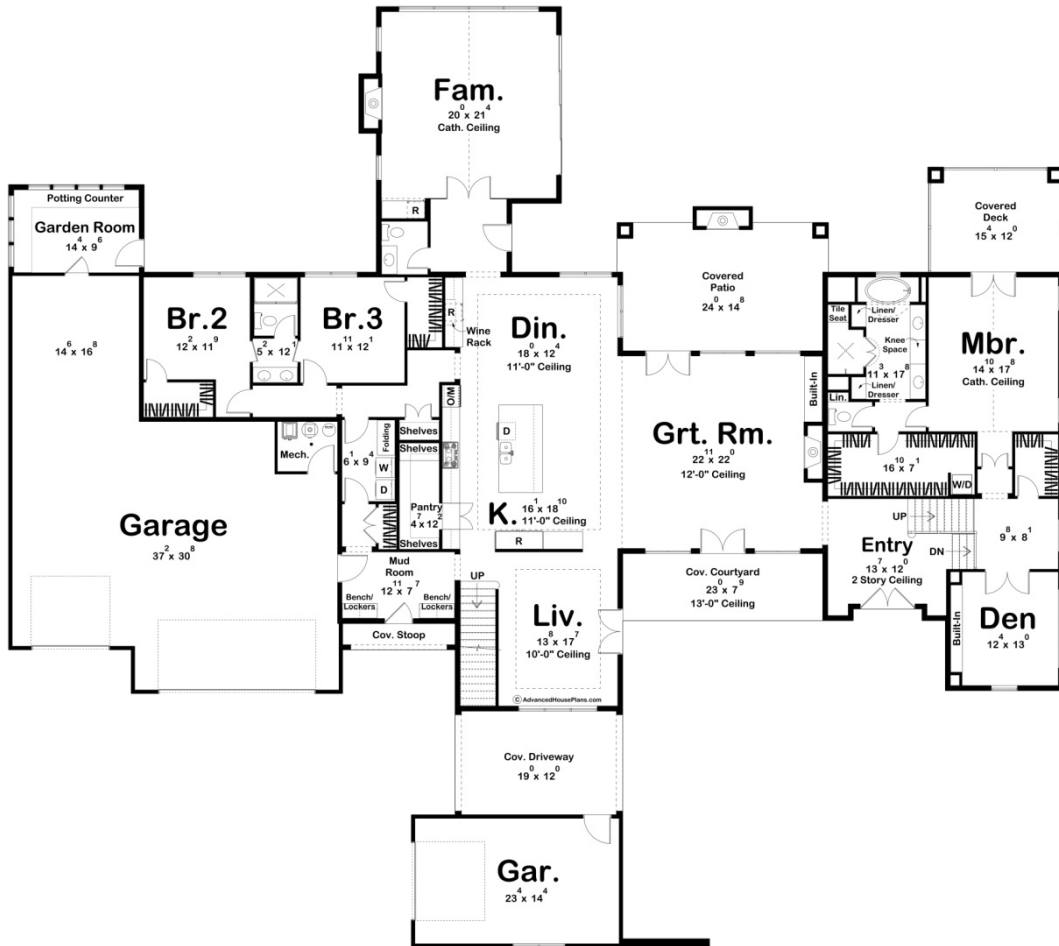

30390 - Olive Flats Data Sheet

4990 SQ FT	5 BEDS	5 BATHS	4 BAYS	120' 4" WIDE	107' 4" DEEP
---------------	-----------	------------	-----------	-----------------	-----------------

Construction Specs

Layout

Bedrooms	5
Bathrooms	5
Garage Bays	4

Square Footage

Main Level	4175 Sq. Ft.
Second Level	815 Sq. Ft.
Covered Area	957 Sq. Ft.
Garage	1669 Sq. Ft.
Total Finished Area	4990 Sq. Ft.

Exterior Dimensions

Width	120' 4"
Depth	107' 4"
Ridge Height	32' 0"
<i>Calculated from main floor line</i>	

Plan Description

Explore the Olive Flats, a luxurious, modern cottage-style house that effortlessly blends elegance, comfort, and functionality. This exquisite home plan features five spacious bedrooms, each designed as a private sanctuary filled with natural light, and five luxurious bathrooms. The four-car garage provides ample space for your vehicles and additional storage, ensuring convenience and style. The floor plan promotes open-concept living with a seamless flow between the kitchen, dining, and living areas, enhanced by high ceilings and large windows that create a bright, airy atmosphere and showcase beautiful views of the surrounding landscape. In the heart of the home is an expansive, state-of-the-art kitchen with a generous island for meal prep and casual dining, as well as plenty of storage, making it perfect for both everyday cooking and entertaining guests. The expansive outdoor living areas around the home are designed for both relaxation and entertainment. These spaces are perfect for hosting gatherings or enjoying a quiet evening outside. The Olive Flats is a modern cottage-style house plan that is the perfect blend of luxury and comfort, designed to create lasting memories and provide a cozy, upscale lifestyle.