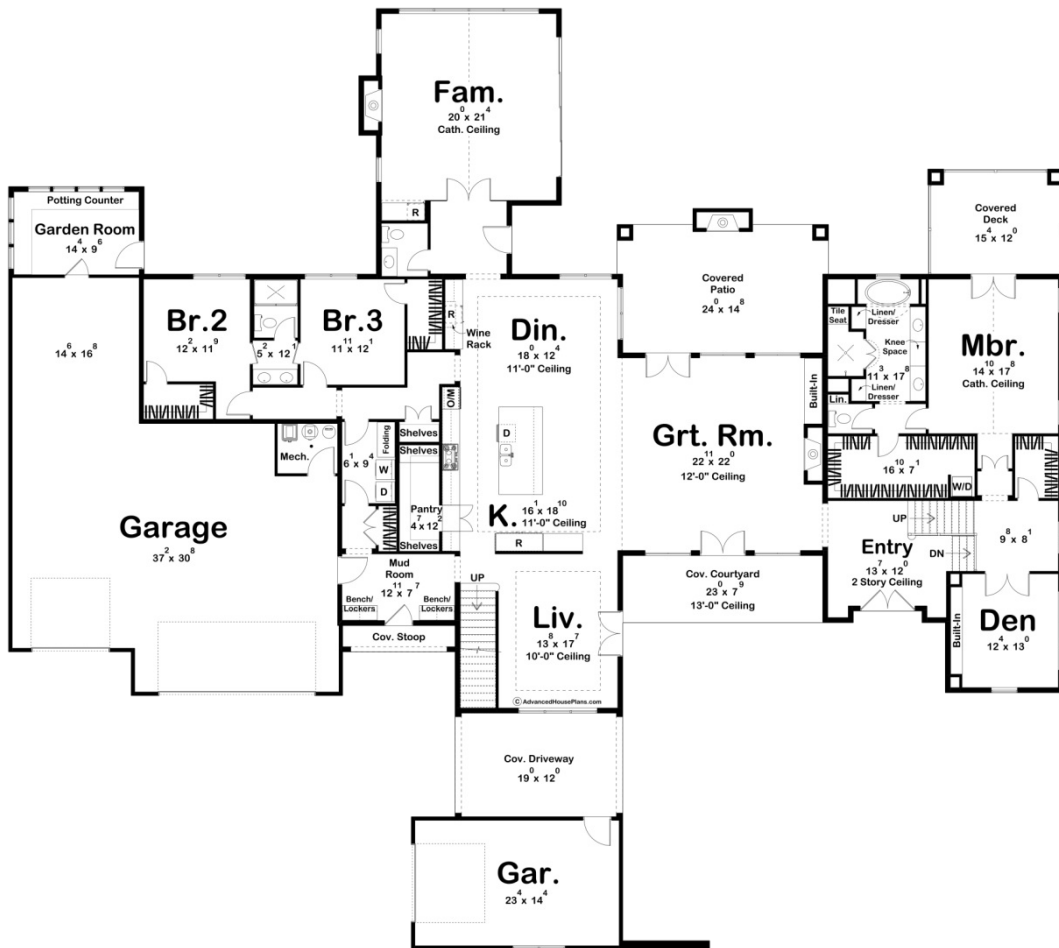

30390 - Olive Flats Data Sheet

4990 SQ FT	5 BEDS	5 BATHS	4 BAYS	120' 4" WIDE	107' 4" DEEP
---------------	-----------	------------	-----------	-----------------	-----------------

Construction Specs

Layout

Bedrooms	5
Bathrooms	5
Garage Bays	4

Square Footage

Main Level	4175 Sq. Ft.
Second Level	815 Sq. Ft.
Covered Area	957 Sq. Ft.
Garage	1669 Sq. Ft.
Total Finished Area	4990 Sq. Ft.

Exterior Dimensions

Width	120' 4"
Depth	107' 4"
Ridge Height	32' 0"
<i>Calculated from main floor line</i>	

Plan Description

Explore the Olive Flats, a luxurious, modern cottage-style house that effortlessly blends elegance, comfort, and functionality. This exquisite home plan features five spacious bedrooms, each designed as a private sanctuary filled with natural light, and five luxurious bathrooms. The four-car garage provides ample space for your vehicles and additional storage, ensuring convenience and style. The floor plan promotes open-concept living with a seamless flow between the kitchen, dining, and living areas, enhanced by high ceilings and large windows that create a bright, airy atmosphere and showcase beautiful views of the surrounding landscape. In the heart of the home is an expansive, state-of-the-art kitchen with a generous island for meal prep and casual dining, as well as plenty of storage, making it perfect for both everyday cooking and entertaining guests. The expansive outdoor living areas around the home are designed for both relaxation and entertainment. These spaces are perfect for hosting gatherings or enjoying a quiet evening outside. The Olive Flats is a modern cottage-style house plan that is the perfect blend of luxury and comfort, designed to create lasting memories and provide a cozy, upscale lifestyle.