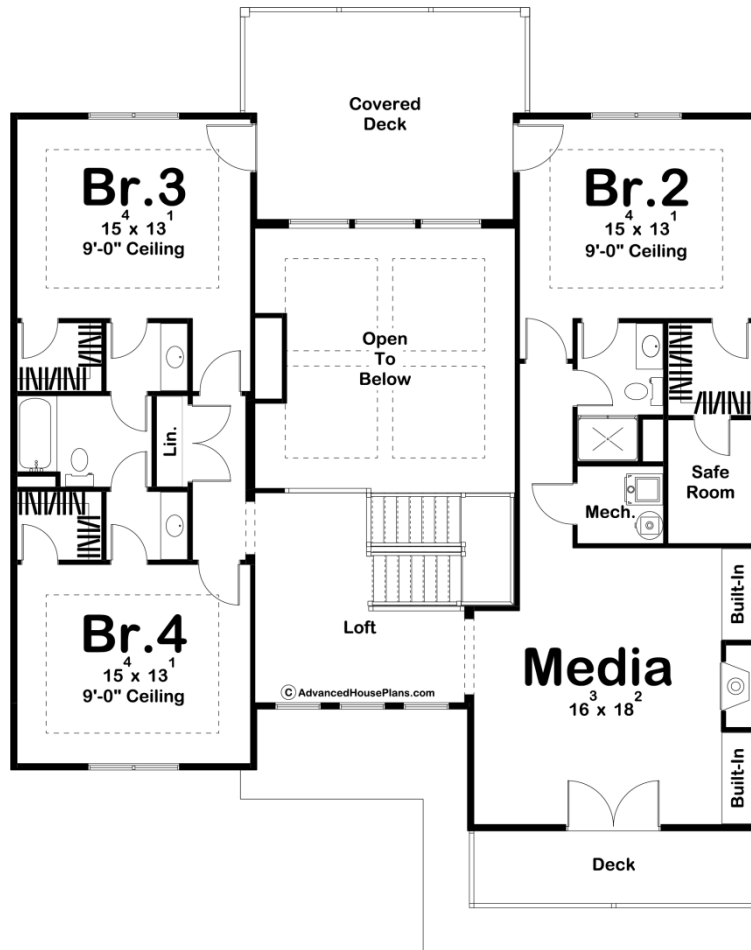

**29841 - Modesto Flats Data Sheet**

3357 SQ FT	4 BEDS	4 BATHS	2 BAYS	49' 0" WIDE	62' 0" DEEP
---------------	-----------	------------	-----------	----------------	----------------

Construction Specs

## Square Footage

Main Level	1719 Sq. Ft.
Second Level	1638 Sq. Ft.
Garage	489 Sq. Ft.
Total Finished Area	3357 Sq. Ft.

## Exterior Dimensions

Width	49' 0"
Depth	62' 0"

## Plan Description

The Modesto Flats is a stunning 1.5 story Modern style plan. The exterior features stucco combined with cedar accents. An amazing balcony above the garage gives this house a modern and unique facade. On the inside, you'll be blown away by the well thought out floor plan. The great room lies under a 2 story ceiling and is warmed by a fireplace that is flanked by built-in bookshelves. The kitchen includes a large island with a snack bar and a large walk-in closet. A dining room lies just off the kitchen and accesses the rear covered patio. Also on the main floor, you'll find the luxurious master suite. The master bedroom featured a decorative tray ceiling. The master bathroom has a wet room, his/her vanities, and a massive walk-in closet with access to the laundry room. On the second level, you'll find 3 bedrooms. Each bedroom has its own walk-in closet. Bedrooms 3 and 4 share a bathroom while bedroom 2 shares a bathroom with the upstairs living space. Bedroom 2 has an amazing safe room that is accessed through the back of its walk-in closet. A media room on the second floor is warmed by a fireplace with built-in bookshelves and has access to the front balcony. An optional finished basement adds 1314 sq ft. and adds amazing features to the home including a bar with a wine room, a table room, an exercise room, an additional family room with a fireplace and an additional bedroom.