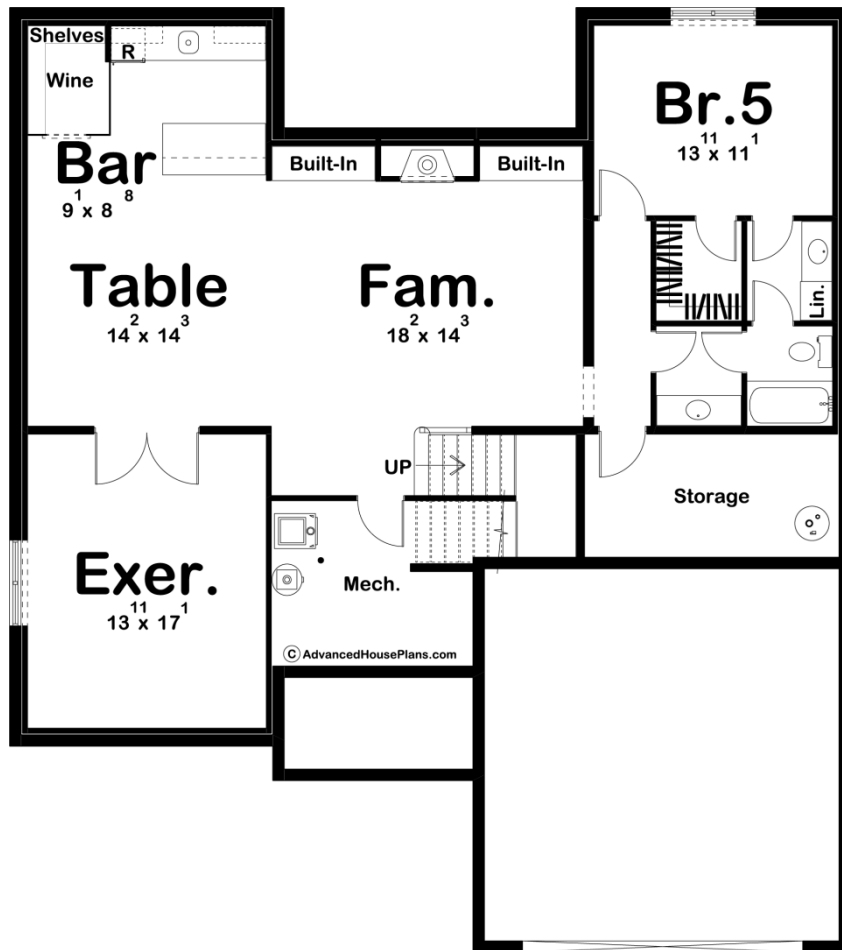

**29841 - Modesto Flats Data Sheet**

3357 SQ FT	4 BEDS	4 BATHS	2 BAYS	49' 0" WIDE	62' 0" DEEP
---------------	-----------	------------	-----------	----------------	----------------

Construction Specs

## Layout

Bedrooms	4
Bathrooms	4
Garage Bays	2

## Exterior Dimensions

Width	49' 0"
Depth	62' 0"

## Plan Description

The Modesto Flats is a stunning 1.5 story Modern style plan. The exterior features stucco combined with cedar accents. An amazing balcony above the garage gives this house a modern and unique facade. On the inside, you'll be blown away by the well thought out floor plan. The great room lies under a 2 story ceiling and is warmed by a fireplace that is flanked by built-in bookshelves. The kitchen includes a large island with a snack bar and a large walk-in closet. A dining room lies just off the kitchen and accesses the rear covered patio. Also on the main floor, you'll find the luxurious master suite. The master bedroom featured a decorative tray ceiling. The master bathroom has a wet room, his/her vanities, and a massive walk-in closet with access to the laundry room. On the second level, you'll find 3 bedrooms. Each bedroom has its own walk-in closet. Bedrooms 3 and 4 share a bathroom while bedroom 2 shares a bathroom with the upstairs living space. Bedroom 2 has an amazing safe room that is accessed through the back of its walk-in closet. A media room on the second floor is warmed by a fireplace with built-in bookshelves and has access to the front balcony. An optional finished basement adds 1314 sq ft. and adds amazing features to the home including a bar with a wine room, a table room, an exercise room, an additional family room with a fireplace and an additional bedroom.