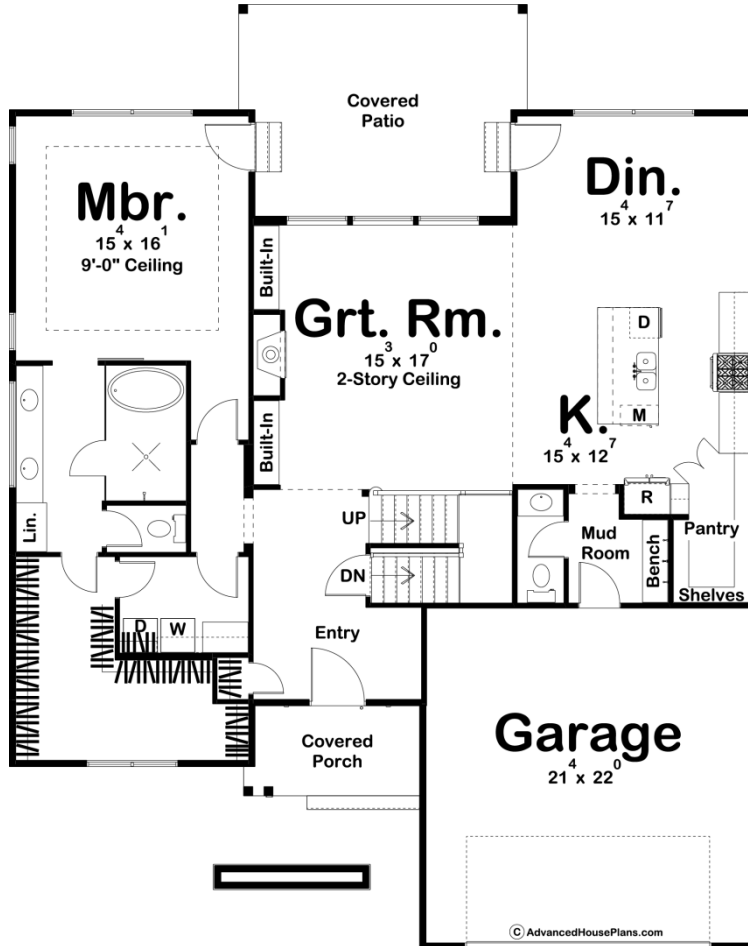

**29841 - Modesto Flats Data Sheet**

3357 SQ FT	4 BEDS	4 BATHS	2 BAYS	49' 0" WIDE	62' 0" DEEP
---------------	-----------	------------	-----------	----------------	----------------

Construction Specs

## Layout

Bedrooms	4
Bathrooms	4
Garage Bays	2

## Exterior Dimensions

Width	49' 0"
Depth	62' 0"

## Plan Description

The Modesto Flats is a stunning 1.5 story Modern style plan. The exterior features stucco combined with cedar accents. An amazing balcony above the garage gives this house a modern and unique facade. On the inside, you'll be blown away by the well thought out floor plan. The great room lies under a 2 story ceiling and is warmed by a fireplace that is flanked by built-in bookshelves. The kitchen includes a large island with a snack bar and a large walk-in closet. A dining room lies just off the kitchen and accesses the rear covered patio. Also on the main floor, you'll find the luxurious master suite. The master bedroom featured a decorative tray ceiling. The master bathroom has a wet room, his/her vanities, and a massive walk-in closet with access to the laundry room. On the second level, you'll find 3 bedrooms. Each bedroom has its own walk-in closet. Bedrooms 3 and 4 share a bathroom while bedroom 2 shares a bathroom with the upstairs living space. Bedroom 2 has an amazing safe room that is accessed through the back of its walk-in closet. A media room on the second floor is warmed by a fireplace with built-in bookshelves and has access to the front balcony. An optional finished basement adds 1314 sq ft. and adds amazing features to the home including a bar with a wine room, a table room, an exercise room, an additional family room with a fireplace and an additional bedroom.