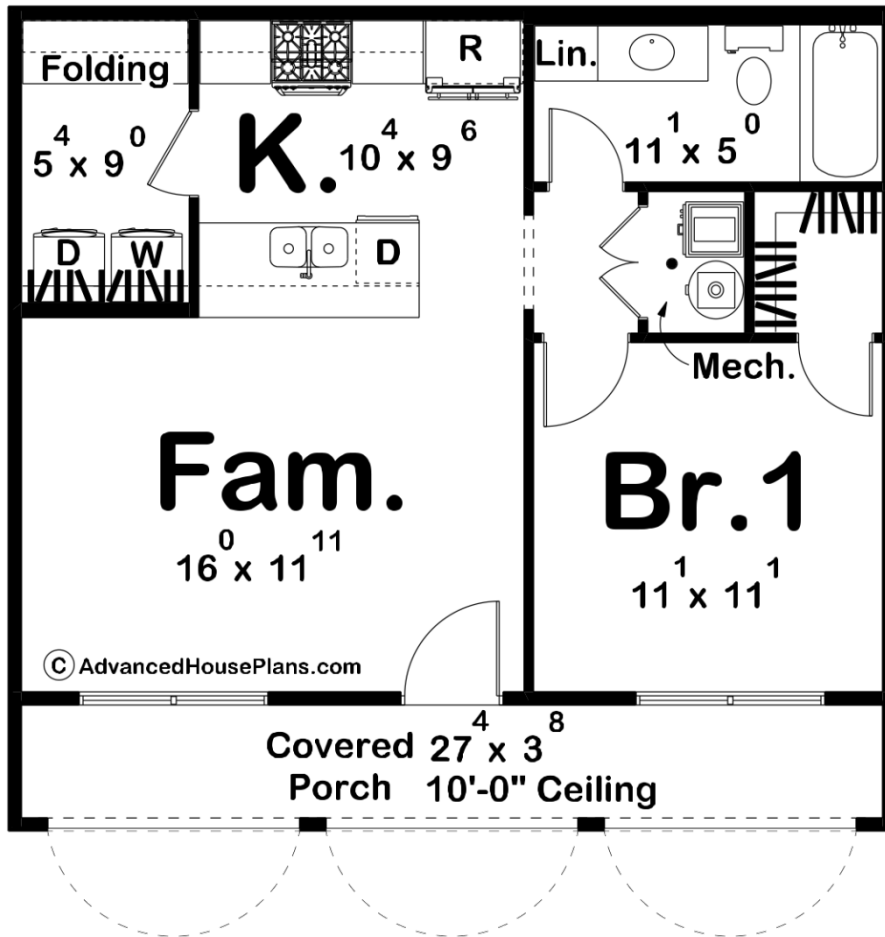

30563 - Miranda Data Sheet

602 SQ FT	1 BEDS	1 BATHS	0 BAYS	28' 0" WIDE	26' 0" DEEP
--------------	-----------	------------	-----------	----------------	----------------

Construction Specs

Layout

Bedrooms

Bathrooms 1

Square Footage

Main Level 602 Sq. Ft.

Covered Area 112 Sq. Ft.

Total Finished Area 602 Sq. Ft.

Exterior Dimensions

Width 28' 0"

Depth 26' 0"

Default Construction Stats

Stats are unique to the individual plan.

Foundation Type Slab

Exterior Wall Construction 2x4

Roof Pitches Primary 2/12, Secondary Flat

Main Wall Height 9'

Plan Description

This Mediterranean-style ADU offers 602 sq. ft. of thoughtfully designed space, featuring 1 bedroom with a walk-in closet, 1 bathroom, and an open concept living area. Enjoy the convenience of a dedicated laundry room and the charm of a covered porch with arched openings. Perfect for compact, stylish living.