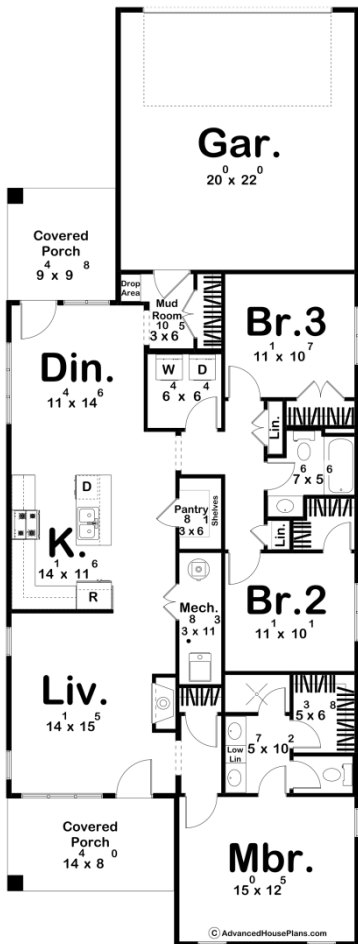

**30558 - Millwood Data Sheet**

1483 SQ FT	3 BEDS	2 BATHS	2 BAYS	30' 0" WIDE	80' 0" DEEP
---------------	-----------	------------	-----------	----------------	----------------

**Construction Specs**

**Layout**

Bedrooms

Bathrooms	2
-----------	---

Garage Bays	2
-------------	---

### Square Footage

Main Level	1483 Sq. Ft.
------------	--------------

Covered Area	205 Sq. Ft.
--------------	-------------

Garage	462 Sq. Ft.
--------	-------------

Total Finished Area	1483 Sq. Ft.
---------------------	--------------

### Exterior Dimensions

Width	30' 0"
-------	--------

Depth	80' 0"
-------	--------

Ridge Height <i>Calculated from main floor line</i>	24' 7"
--------------------------------------------------------	--------