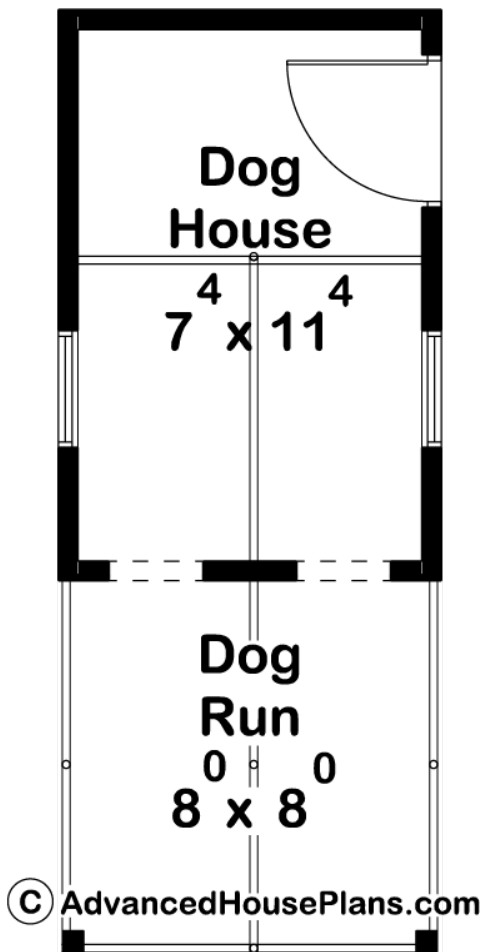

29963 - Milligan Data Sheet

96 SQ FT	0 BEDS	0 BATHS	0 BAYS	8' 0" WIDE	20' 0" DEEP
-------------	-----------	------------	-----------	---------------	----------------

Construction Specs

Layout

Square Footage

Main Level	96 Sq. Ft.
Covered Area	64 Sq. Ft.
Total Finished Area	96 Sq. Ft.

Exterior Dimensions

Width	8' 0"
Depth	20' 0"

Default Construction Stats

Stats are unique to the individual plan.

Foundation Type	Slab
Exterior Wall Construction	2x4
Roof Pitches	8/12 Primary
Main Wall Height	9'

Plan Description

The Milligan dog house is a great fit for any owner with multiple dogs. It has a cute Modern Farmhouse feel to match your cozy home. It includes an indoor and outdoor space for all of your furry friends. A fence separates the two spaces from each other. A person door is located on the side for easy access to feed, water, and love your dogs. All of the other dogs in the neighborhood will be jealous of this one!