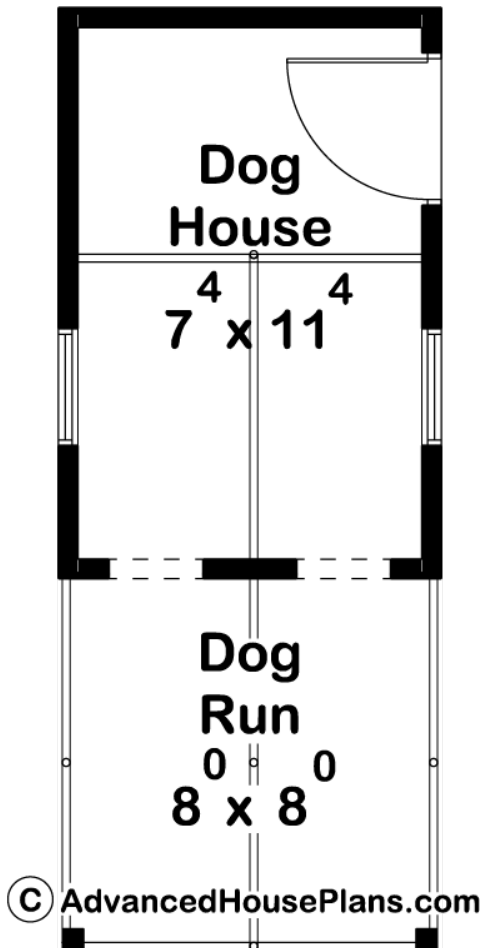

29963 - Milligan Data Sheet

96 SQ FT	0 BEDS	0 BATHS	0 BAYS	8' 0" WIDE	20' 0" DEEP
-------------	-----------	------------	-----------	---------------	----------------

Construction Specs

Layout

Square Footage

Main Level	96 Sq. Ft.
Covered Area	64 Sq. Ft.
Total Finished Area	96 Sq. Ft.

Exterior Dimensions

Width	8' 0"
Depth	20' 0"

Default Construction Stats

Stats are unique to the individual plan.

Foundation Type	Slab
Exterior Wall Construction	2x4
Roof Pitches	8/12 Primary
Main Wall Height	9'

Plan Description

The Milligan dog house is a great fit for any owner with multiple dogs. It has a cute Modern Farmhouse feel to match your cozy home. It includes an indoor and outdoor space for all of your furry friends. A fence separates the two spaces from each other. A person door is located on the side for easy access to feed, water, and love your dogs. All of the other dogs in the neighborhood will be jealous of this one!