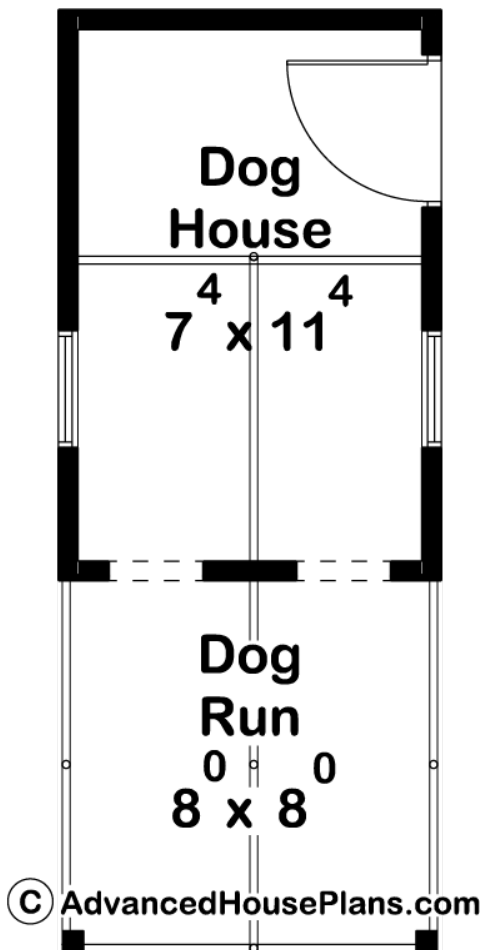

29963 - Milligan Data Sheet

96 SQ FT	0 BEDS	0 BATHS	0 BAYS	8' 0" WIDE	20' 0" DEEP
-------------	-----------	------------	-----------	---------------	----------------

Construction Specs

Layout

Square Footage

Main Level	96 Sq. Ft.
Covered Area	64 Sq. Ft.
Total Finished Area	96 Sq. Ft.

Exterior Dimensions

Width	8' 0"
Depth	20' 0"

Default Construction Stats

Stats are unique to the individual plan.

Foundation Type	Slab
Exterior Wall Construction	2x4
Roof Pitches	8/12 Primary
Main Wall Height	9'

Plan Description

The Milligan dog house is a great fit for any owner with multiple dogs. It has a cute Modern Farmhouse feel to match your cozy home. It includes an indoor and outdoor space for all of your furry friends. A fence separates the two spaces from each other. A person door is located on the side for easy access to feed, water, and love your dogs. All of the other dogs in the neighborhood will be jealous of this one!