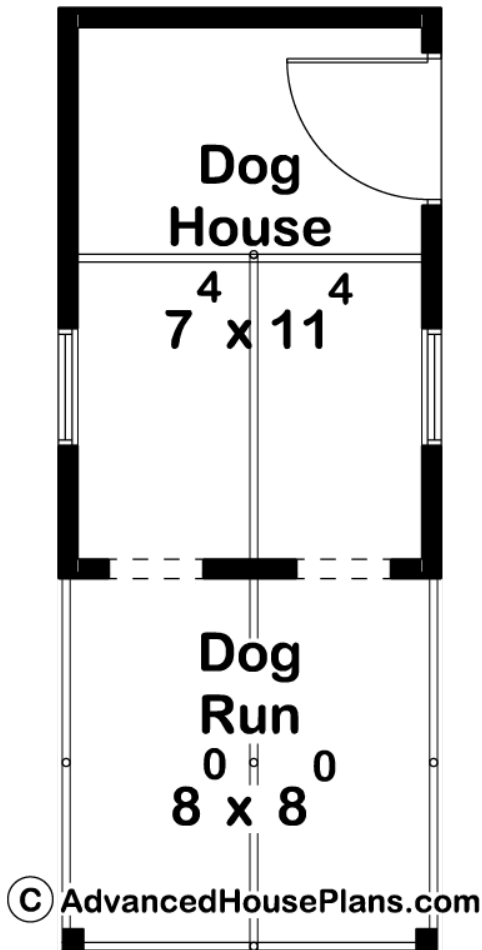

29963 - Milligan Data Sheet

96 SQ FT	0 BEDS	0 BATHS	0 BAYS	8' 0" WIDE	20' 0" DEEP
-------------	-----------	------------	-----------	---------------	----------------

Construction Specs

Layout

Square Footage

Main Level	96 Sq. Ft.
Covered Area	64 Sq. Ft.
Total Finished Area	96 Sq. Ft.

Exterior Dimensions

Width	8' 0"
Depth	20' 0"

Default Construction Stats

Stats are unique to the individual plan.

Foundation Type	Slab
Exterior Wall Construction	2x4
Roof Pitches	8/12 Primary
Main Wall Height	9'

Plan Description

The Milligan dog house is a great fit for any owner with multiple dogs. It has a cute Modern Farmhouse feel to match your cozy home. It includes an indoor and outdoor space for all of your furry friends. A fence separates the two spaces from each other. A person door is located on the side for easy access to feed, water, and love your dogs. All of the other dogs in the neighborhood will be jealous of this one!