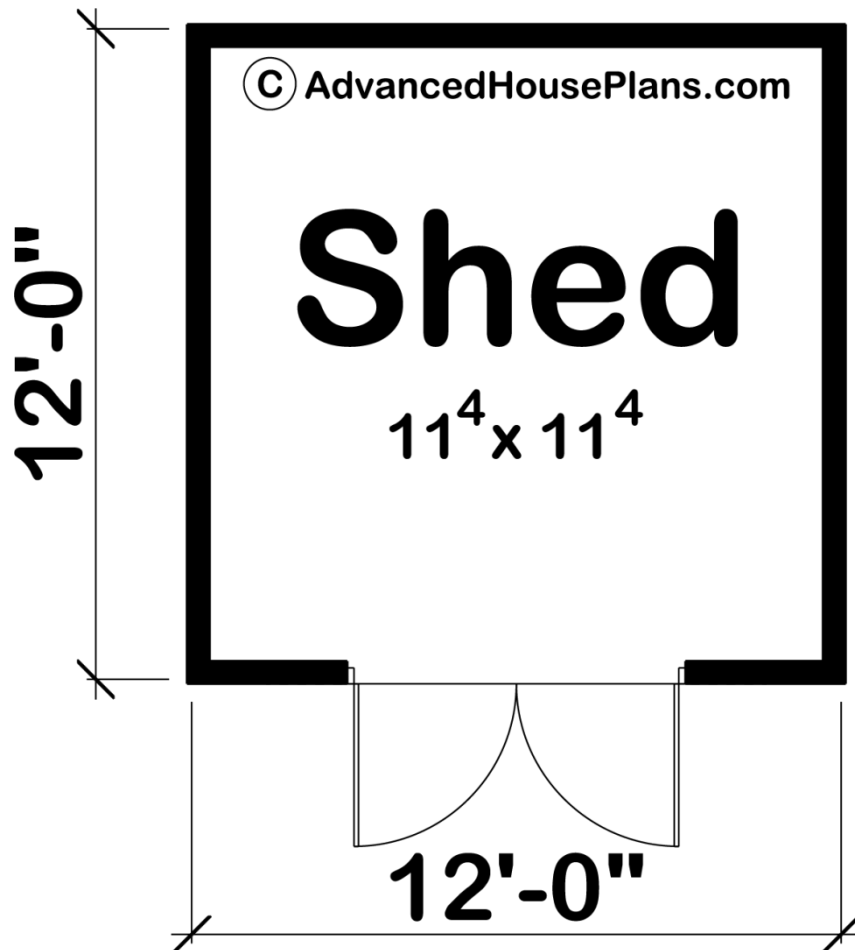

### 29016 - Merrick Data Sheet

144 SQ FT	0 BEDS	0 BATHS	0 BAYS	12' 0" WIDE	12' 0" DEEP
--------------	-----------	------------	-----------	----------------	----------------

### Construction Specs

Layout

Square Footage

Main Level	144 Sq. Ft.
Total Finished Area	144 Sq. Ft.

### Exterior Dimensions

Width	12' 0"
Depth	12' 0"