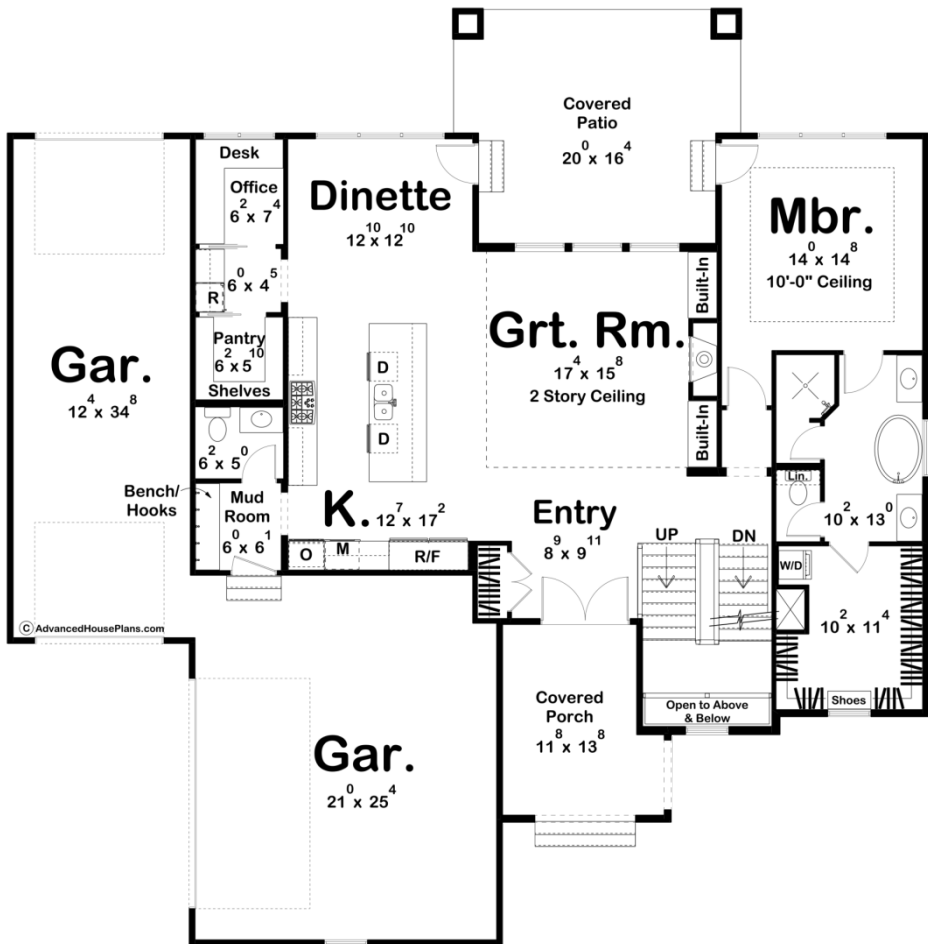

30414 - Marshall Way Data Sheet

2891 SQ FT	5 BEDS	4 BATHS	3 BAYS	64' 0" WIDE	65' 0" DEEP
---------------	-----------	------------	-----------	----------------	----------------

© AdvancedHousePlans.com

Construction Specs

Layout

Bedrooms	5
Bathrooms	4
Garage Bays	3

Square Footage

Main Level	1687 Sq. Ft.
Second Level	1204 Sq. Ft.
Covered Area	443 Sq. Ft.
Garage	997 Sq. Ft.
Total Finished Area	2891 Sq. Ft.

Exterior Dimensions

Plan Description

Welcome to your dream home—a stunning 1 1/2 story modern cottage designed for comfort, luxury, and style. This architectural masterpiece boasts 5 spacious bedrooms and 4 beautifully appointed bathrooms, providing ample space for both family and guests. As you step into the foyer, you'll be greeted by an inviting atmosphere that seamlessly blends modern aesthetics with the warmth of a cottage retreat. The open concept main area is a true highlight, featuring a gourmet kitchen, a dining space, and a living area bathed in natural light from large windows. The kitchen is a chef's delight, equipped with a walk-in pantry for ample storage space. The dining area is perfect for hosting family dinners or entertaining friends, with easy access to outdoor spaces for al fresco dining. The living area is designed for relaxation and socializing, with a cozy fireplace. The high ceilings and thoughtfully placed windows create an airy ambiance, making the space feel even more expansive. The master suite is a sanctuary within your home. The spacious bedroom features large windows that invite the outdoors in, while the en-suite bathroom is a spa-like retreat with a luxurious soaking tub, a walk-in shower, and dual vanities. There are an additional four bedrooms, each with its own unique character and charm. The well-appointed bathrooms throughout the house offer both convenience and luxury, ensuring that every member of the household has a bathroom