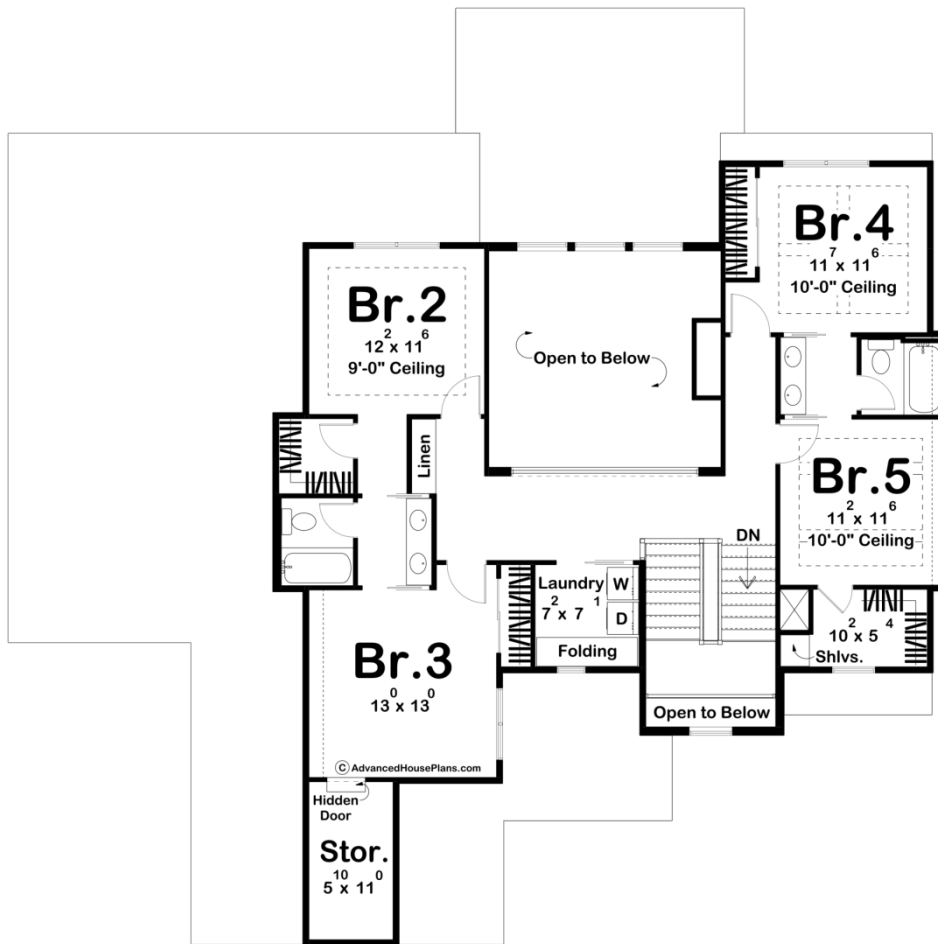

30414 - Marshall Way Data Sheet

2891 SQ FT	5 BEDS	4 BATHS	3 BAYS	64' 0" WIDE	65' 0" DEEP
---------------	-----------	------------	-----------	----------------	----------------

© AdvancedHousePlans.com

Construction Specs

Layout

Bedrooms	5
Bathrooms	4
Garage Bays	3

Square Footage

Main Level	1687 Sq. Ft.
Second Level	1204 Sq. Ft.
Covered Area	443 Sq. Ft.
Garage	997 Sq. Ft.
Total Finished Area	2891 Sq. Ft.

Exterior Dimensions

Plan Description

Welcome to your dream home—a stunning 1 1/2 story modern cottage designed for comfort, luxury, and style. This architectural masterpiece boasts 5 spacious bedrooms and 4 beautifully appointed bathrooms, providing ample space for both family and guests. As you step into the foyer, you'll be greeted by an inviting atmosphere that seamlessly blends modern aesthetics with the warmth of a cottage retreat. The open concept main area is a true highlight, featuring a gourmet kitchen, a dining space, and a living area bathed in natural light from large windows. The kitchen is a chef's delight, equipped with a walk-in pantry for ample storage space. The dining area is perfect for hosting family dinners or entertaining friends, with easy access to outdoor spaces for al fresco dining. The living area is designed for relaxation and socializing, with a cozy fireplace. The high ceilings and thoughtfully placed windows create an airy ambiance, making the space feel even more expansive. The master suite is a sanctuary within your home. The spacious bedroom features large windows that invite the outdoors in, while the en-suite bathroom is a spa-like retreat with a luxurious soaking tub, a walk-in shower, and dual vanities. There are an additional four bedrooms, each with its own unique character and charm. The well-appointed bathrooms throughout the house offer both convenience and luxury, ensuring that every member of the household has a bathroom