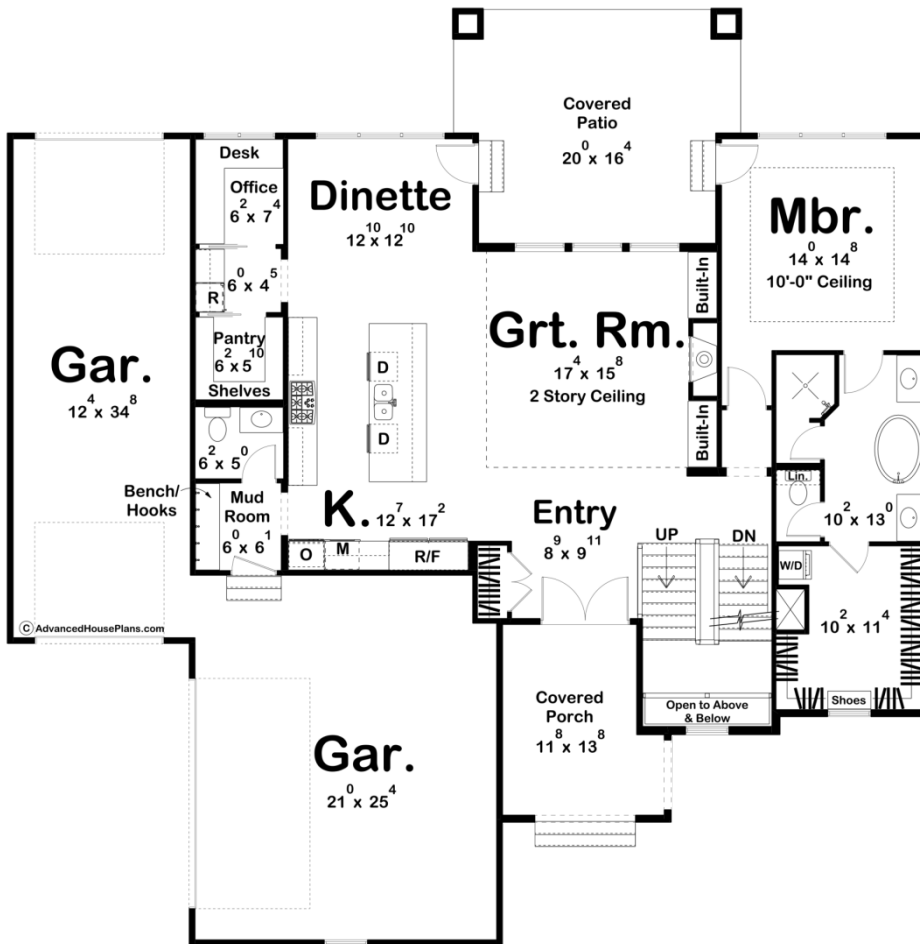

30414 - Marshall Way Data Sheet

2891 SQ FT	5 BEDS	4 BATHS	3 BAYS	64' 0" WIDE	65' 0" DEEP
---------------	-----------	------------	-----------	----------------	----------------

© AdvancedHousePlans.com

Construction Specs

Layout

Bedrooms	5
Bathrooms	4
Garage Bays	3

Square Footage

Main Level	1687 Sq. Ft.
Second Level	1204 Sq. Ft.
Covered Area	443 Sq. Ft.
Garage	997 Sq. Ft.
Total Finished Area	2891 Sq. Ft.

Exterior Dimensions

Plan Description

Welcome to your dream home—a stunning 1 1/2 story modern cottage designed for comfort, luxury, and style. This architectural masterpiece boasts 5 spacious bedrooms and 4 beautifully appointed bathrooms, providing ample space for both family and guests. As you step into the foyer, you'll be greeted by an inviting atmosphere that seamlessly blends modern aesthetics with the warmth of a cottage retreat. The open concept main area is a true highlight, featuring a gourmet kitchen, a dining space, and a living area bathed in natural light from large windows. The kitchen is a chef's delight, equipped with a walk-in pantry for ample storage space. The dining area is perfect for hosting family dinners or entertaining friends, with easy access to outdoor spaces for al fresco dining. The living area is designed for relaxation and socializing, with a cozy fireplace. The high ceilings and thoughtfully placed windows create an airy ambiance, making the space feel even more expansive. The master suite is a sanctuary within your home. The spacious bedroom features large windows that invite the outdoors in, while the en-suite bathroom is a spa-like