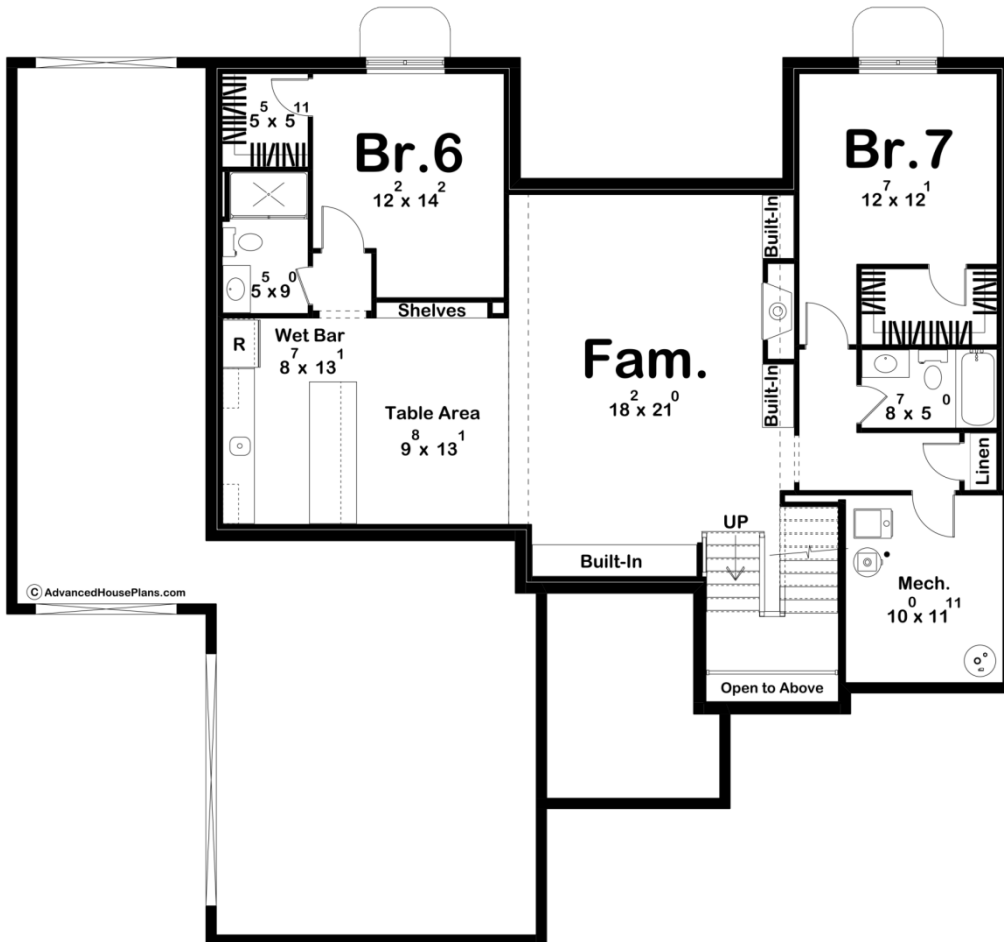

30414 - Marshall Way Data Sheet

2891 SQ FT	5 BEDS	4 BATHS	3 BAYS	64' 0" WIDE	65' 0" DEEP
---------------	-----------	------------	-----------	----------------	----------------

© AdvancedHousePlans.com

Construction Specs

Layout

Bedrooms	5
Bathrooms	4
Garage Bays	3

Square Footage

Main Level	1687 Sq. Ft.
Second Level	1204 Sq. Ft.
Covered Area	443 Sq. Ft.
Garage	997 Sq. Ft.
Total Finished Area	2891 Sq. Ft.

Exterior Dimensions

Plan Description

Welcome to your dream home—a stunning 1 1/2 story modern cottage designed for comfort, luxury, and style. This architectural masterpiece boasts 5 spacious bedrooms and 4 beautifully appointed bathrooms, providing ample space for both family and guests. As you step into the foyer, you'll be greeted by an inviting atmosphere that seamlessly blends modern aesthetics with the warmth of a cottage retreat. The open concept main area is a true highlight, featuring a gourmet kitchen, a dining space, and a living area bathed in natural light from large windows. The kitchen is a chef's delight, equipped with a walk-in pantry for ample storage space. The dining area is perfect for hosting family dinners or entertaining friends, with easy access to outdoor spaces for al fresco dining. The living area is designed for relaxation and socializing, with a cozy fireplace. The high ceilings and thoughtfully placed windows create an airy ambiance, making the space feel even more expansive. The master suite is a sanctuary within your home. The spacious bedroom features large windows that invite the outdoors in, while the en-suite bathroom is a spa-like retreat with a luxurious soaking tub, a walk-in shower, and dual vanities. There are an additional four bedrooms, each with its own unique character and charm. The well-appointed bathrooms throughout the house offer both convenience and luxury, ensuring that every member of the household has a bathroom