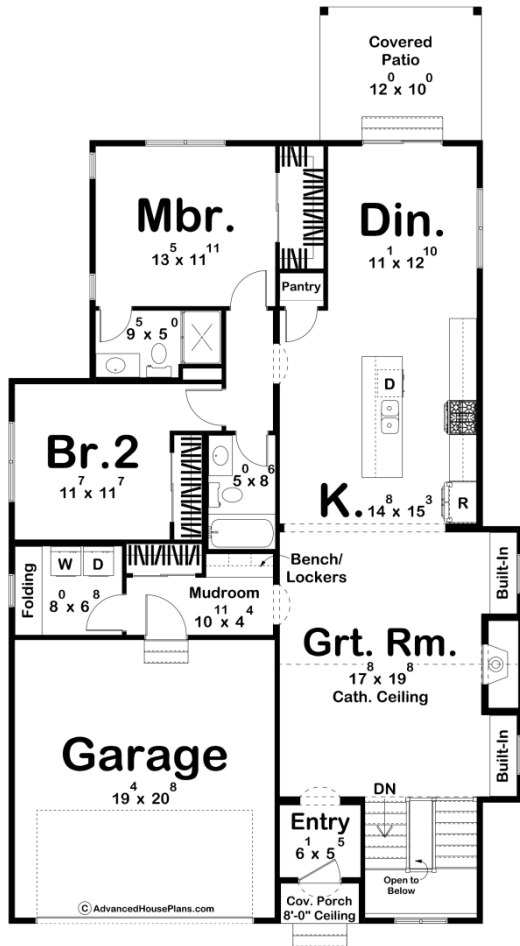

**30557 - Lulworth Data Sheet**

1546 SQ FT	2 BEDS	2 BATHS	2 BAYS	38' 0" WIDE	68' 0" DEEP
---------------	-----------	------------	-----------	----------------	----------------

**Construction Specs**

**Layout**

Bedrooms

Bathrooms	2
Garage Bays	2

### Square Footage

Main Level	1546 Sq. Ft.
Covered Area	138 Sq. Ft.
Garage	421 Sq. Ft.
Total Finished Area	1546 Sq. Ft.

### Exterior Dimensions

Width	38' 0"
Depth	68' 0"