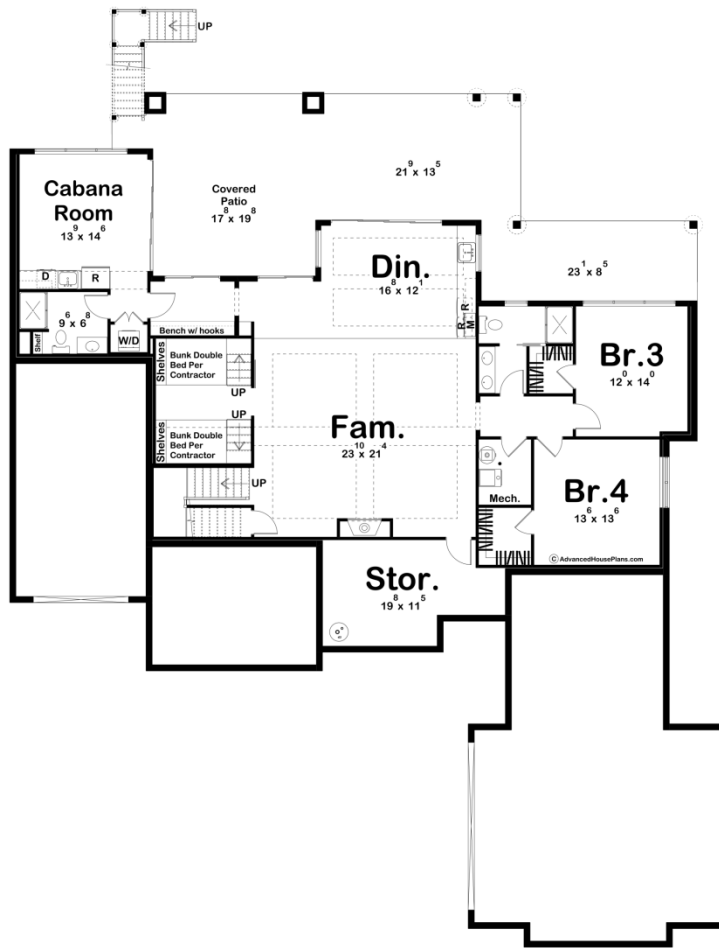

**30138 - Loren Hills Data Sheet**

2338 SQ FT	2 BEDS	2 BATHS	3 BAYS	77' 4" WIDE	91' 8" DEEP
---------------	-----------	------------	-----------	----------------	----------------

### Layout

Bedrooms	2
Bathrooms	2
Garage Bays	3

### Square Footage

Main Level	2338 Sq. Ft.
Covered Area	237 Sq. Ft.
Garage	1311 Sq. Ft.
Total Finished Area	2338 Sq. Ft.

### Exterior Dimensions

Width	77' 4"
Depth	91' 8"