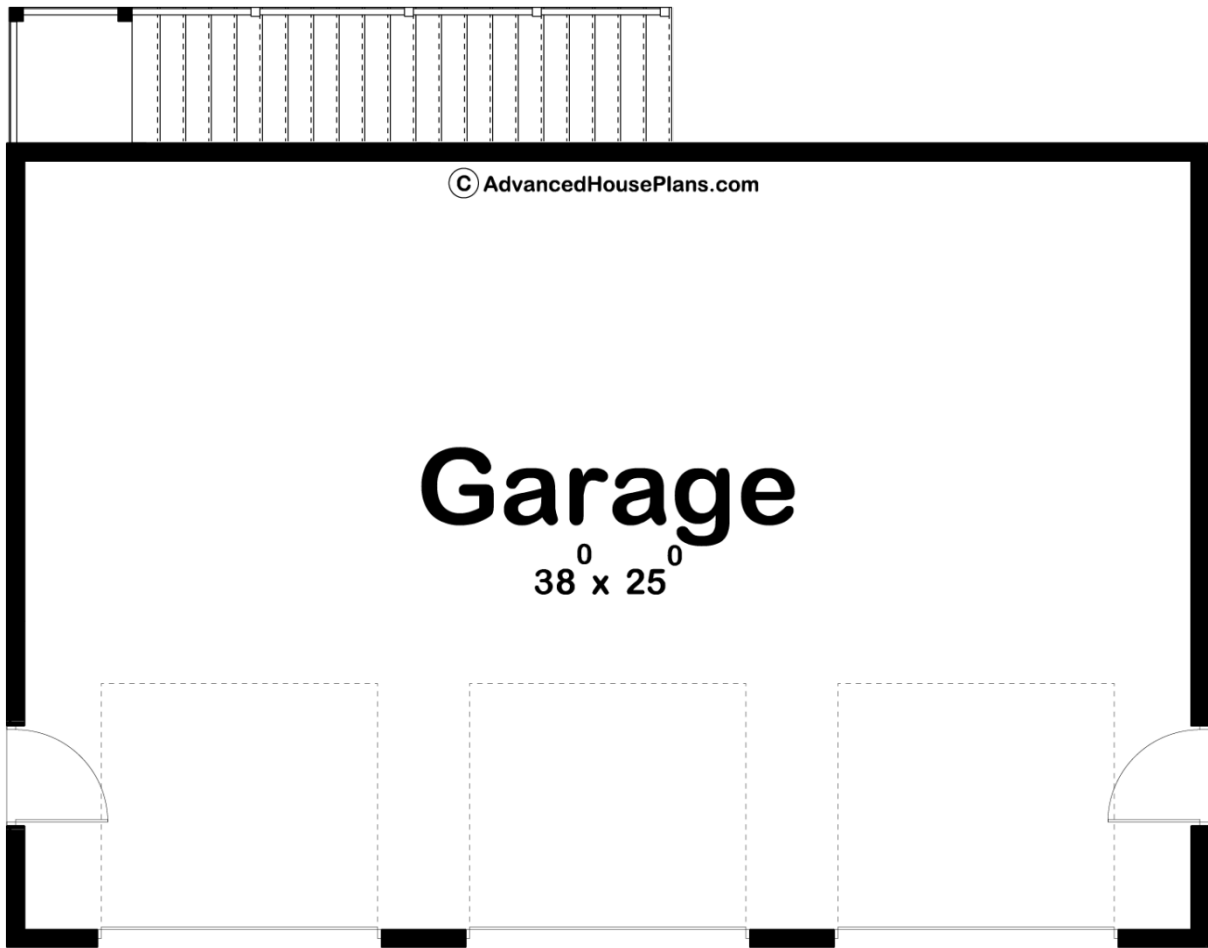

29789 - LeGrone Data Sheet

0 SQ FT	0 BEDS	0 BATHS	3 BAYS	39' 0" WIDE	31' 0" DEEP
------------	-----------	------------	-----------	----------------	----------------

Construction Specs

Layout

Garage Bays 3

Square Footage

Garage 1014 Sq. Ft.

Exterior Dimensions

Width 39' 0"

Depth 31' 0"

Default Construction Stats

Stats are unique to the individual plan.

Foundation Type Slab

Exterior Wall Construction 2x6

Roof Pitches Flat

Main Wall Height 13'

Plan Description

Take your outdoor entertainment game to a whole new level with the LeGrone garage, this garage is a Modern style 3 car garage and includes a large party deck on the roof.