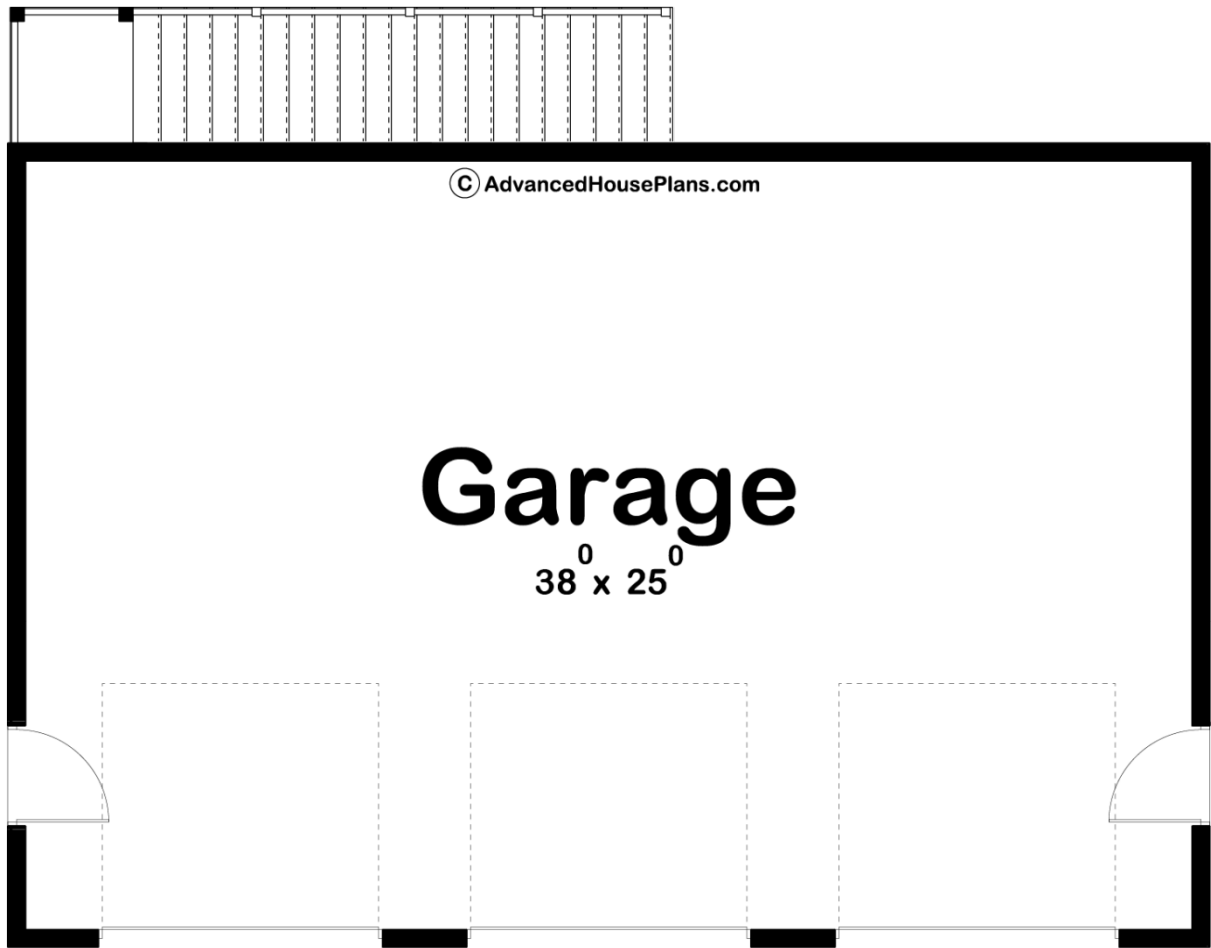

29789 - LeGrone Data Sheet

0 SQ FT	0 BEDS	0 BATHS	3 BAYS	39' 0" WIDE	31' 0" DEEP
------------	-----------	------------	-----------	----------------	----------------

Construction Specs

Layout

Garage Bays 3

Square Footage

Garage 1014 Sq. Ft.

Exterior Dimensions

Width 39' 0"

Depth 31' 0"

Default Construction Stats

Stats are unique to the individual plan.

Foundation Type Slab

Exterior Wall Construction 2x6

Roof Pitches Flat

Main Wall Height 13'

Plan Description

Take your outdoor entertainment game to a whole new level with the LeGrone garage, this garage is a Modern style 3 car garage and includes a large party deck on the roof.