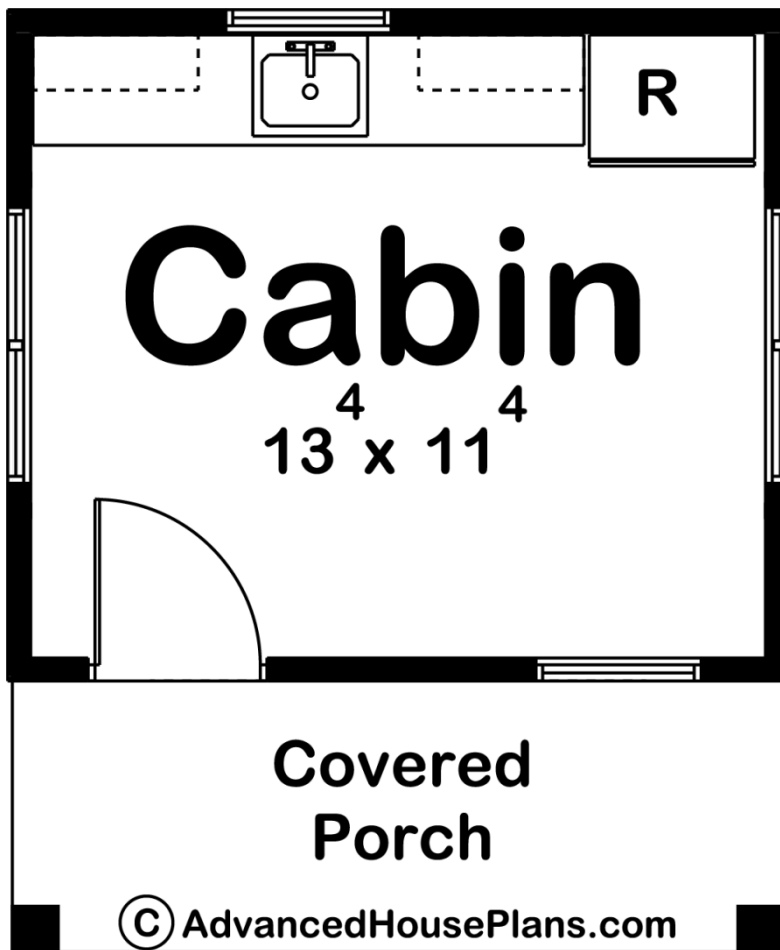

29552 - Hawking Data Sheet

168 SQ FT	0 BEDS	0 BATHS	0 BAYS	14' 0" WIDE	17' 0" DEEP
--------------	-----------	------------	-----------	----------------	----------------

Construction Specs

Layout
Square Footage

Main Level	168 Sq. Ft.
Total Finished Area	168 Sq. Ft.

Exterior Dimensions

Width	14' 0"
Depth	17' 0"

Default Construction Stats

Stats are unique to the individual plan.

Foundation Type	Slab
Exterior Wall Construction	2x4

Plan Description

The Hawking is a simple cottage style cabin complete with a kitchenette and a covered porch. This affordable cabin plan can be added to almost any property. It's the perfect place for a get-away!