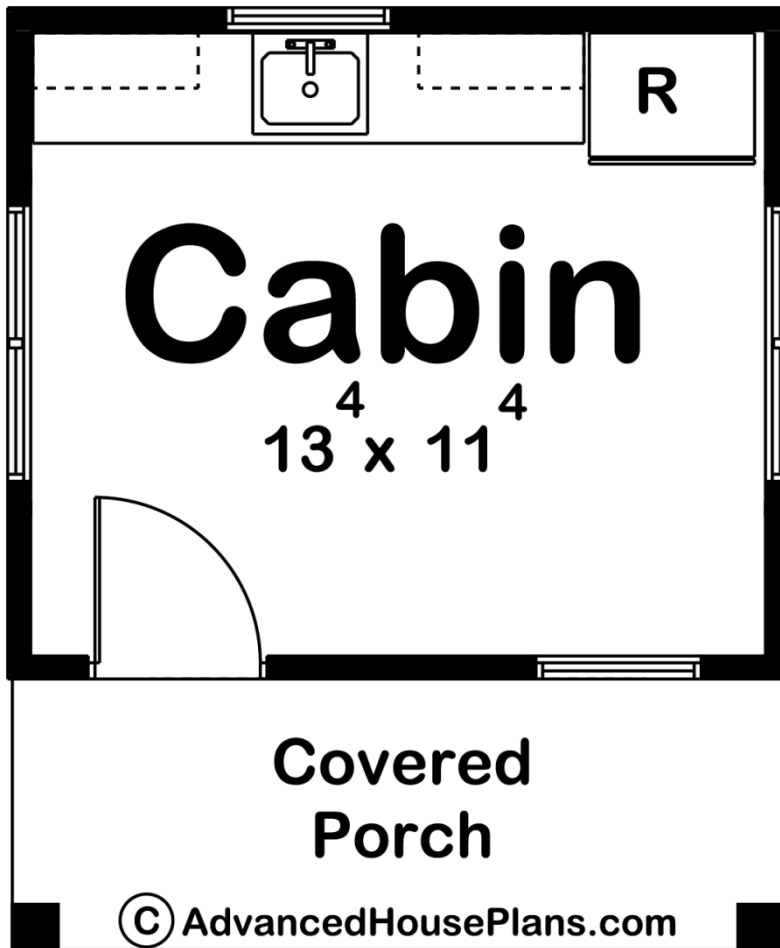

29552 - Hawking Data Sheet

168 SQ FT	0 BEDS	0 BATHS	0 BAYS	14' 0" WIDE	17' 0" DEEP
--------------	-----------	------------	-----------	----------------	----------------

Construction Specs

Layout
Square Footage

Main Level	168 Sq. Ft.
Total Finished Area	168 Sq. Ft.

Exterior Dimensions

Width	14' 0"
Depth	17' 0"

Default Construction Stats

Stats are unique to the individual plan.

Foundation Type	Slab
Exterior Wall Construction	2x4

Plan Description

The Hawking is a simple cottage style cabin complete with a kitchenette and a covered porch. This affordable cabin plan can be added to almost any property. It's the perfect place for a get-away!