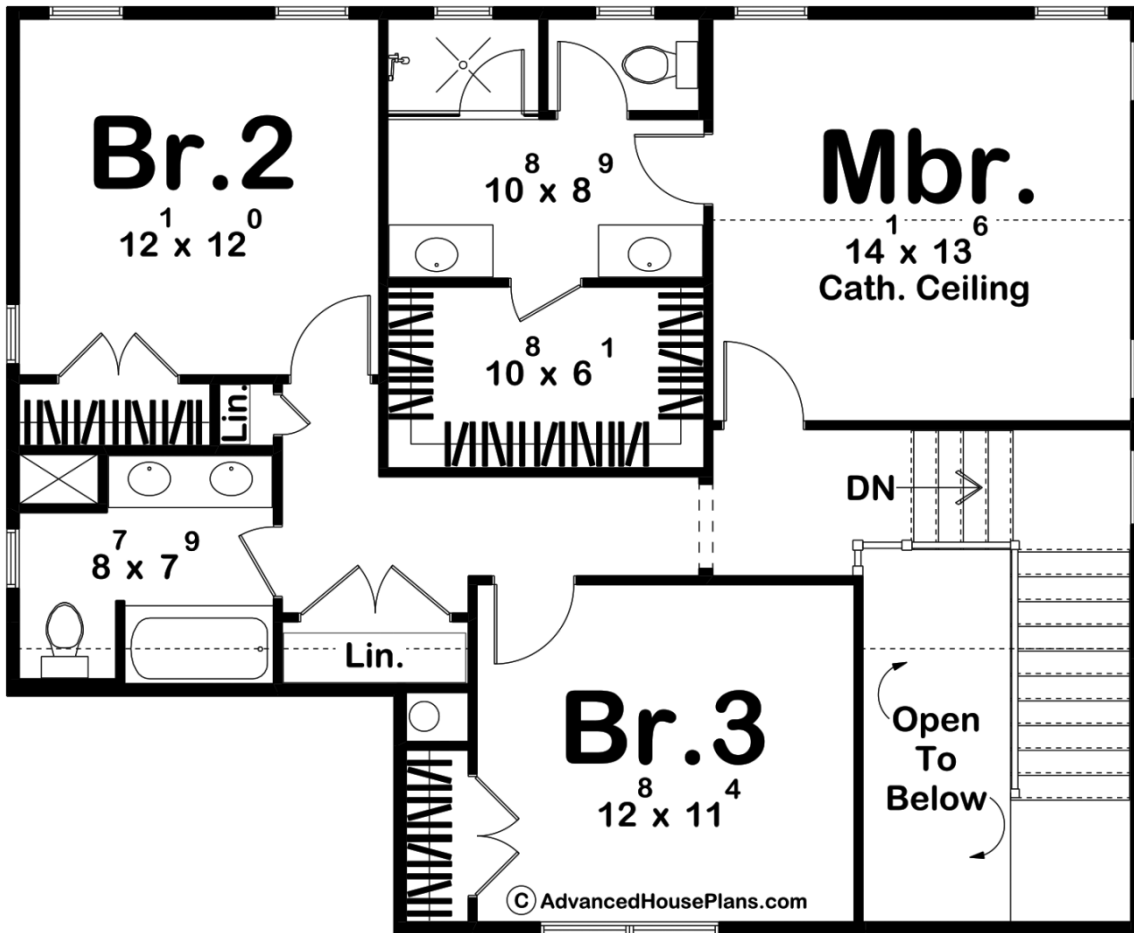

**30410 - Hartford Data Sheet**

2004 SQ FT	3 BEDS	3 BATHS	2 BAYS	55' 8" WIDE	51' 8" DEEP
---------------	-----------	------------	-----------	----------------	----------------

### Layout

Bedrooms	3
Bathrooms	3
Garage Bays	2

### Exterior Dimensions

Width	55' 8"
Depth	51' 8"
Ridge Height	28' 4"
<i>Calculated from main floor line</i>	

## Plan Description

Welcome to your dream farmhouse! Picture this charming 3-bedroom, 3-bathroom farmhouse-style house that captures the essence of comfort and sophistication. As you approach, you're greeted by a covered front porch, the perfect spot to enjoy a cup of coffee while taking in the scenic surroundings. Upon entering through the 2-story entry, you'll immediately feel the warmth and character of this home. The family room is a cozy retreat with a beautiful fireplace, creating a focal point for gatherings. The open floor plan seamlessly connects the family room to the kitchen and dining room, fostering a sense of togetherness. The kitchen is not just a culinary space but a hub for family activities, featuring modern amenities, ample counter space, and a layout that promotes easy flow. With three bedrooms, this farmhouse provides privacy and comfort for the whole family. Each bedroom is thoughtfully designed to be a personal haven, offering a tranquil escape from the daily hustle and bustle. Imagine spending evenings on the covered porch, enjoying the fresh air and peaceful surroundings. Whether you're entertaining guests in the spacious family room or preparing meals in the well-appointed kitchen, this farmhouse is designed for a life well-lived.