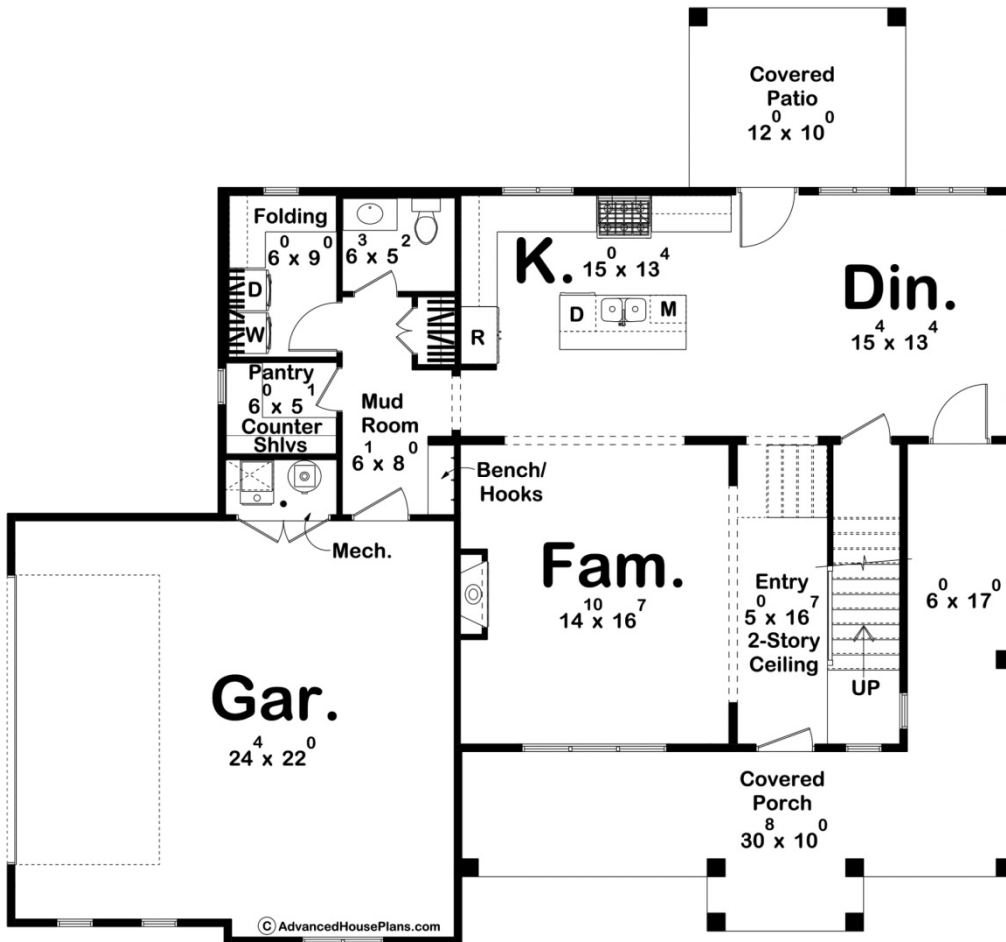

**30410 - Hartford Data Sheet**

2004 SQ FT	3 BEDS	3 BATHS	2 BAYS	55' 8" WIDE	51' 8" DEEP
---------------	-----------	------------	-----------	----------------	----------------

### Layout

Bedrooms	3
Bathrooms	3
Garage Bays	2

### Exterior Dimensions

Width	55' 8"
Depth	51' 8"
Ridge Height	28' 4"
<i>Calculated from main floor line</i>	

## Plan Description

Welcome to your dream farmhouse! Picture this charming 3-bedroom, 3-bathroom farmhouse-style house that captures the essence of comfort and sophistication. As you approach, you're greeted by a covered front porch, the perfect spot to enjoy a cup of coffee while taking in the scenic surroundings. Upon entering through the 2-story entry, you'll immediately feel the warmth and character of this home. The family room is a cozy retreat with a beautiful fireplace, creating a focal point for gatherings. The open floor plan seamlessly connects the family room to the kitchen and dining room, fostering a sense of togetherness. The kitchen is not just a culinary space but a hub for family activities, featuring modern amenities, ample counter space, and a layout that promotes easy flow. With three bedrooms, this farmhouse provides privacy and comfort for the whole family. Each bedroom is thoughtfully designed to be a personal haven, offering a tranquil escape from the daily hustle and bustle. Imagine spending evenings on the covered porch, enjoying the fresh air and peaceful surroundings. Whether you're entertaining guests in the spacious family room or preparing meals in the well-appointed kitchen, this farmhouse is designed for a life well-lived.