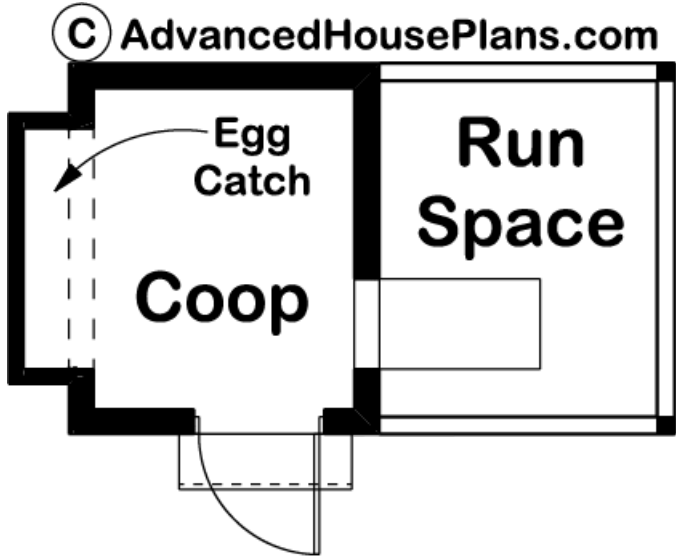

**ADVANCED**  
HOUSE PLANS

**29569 - Greenview Data Sheet**

24 SQ FT	0 BEDS	0 BATHS	0 BAYS	11' 0" WIDE	6' 0" DEEP
-------------	-----------	------------	-----------	----------------	---------------

**Construction Specs**

Layout
Square Footage

Main Level	24 Sq. Ft.
Total Finished Area	24 Sq. Ft.

### Exterior Dimensions

Width	11' 0"
Depth	6' 0"