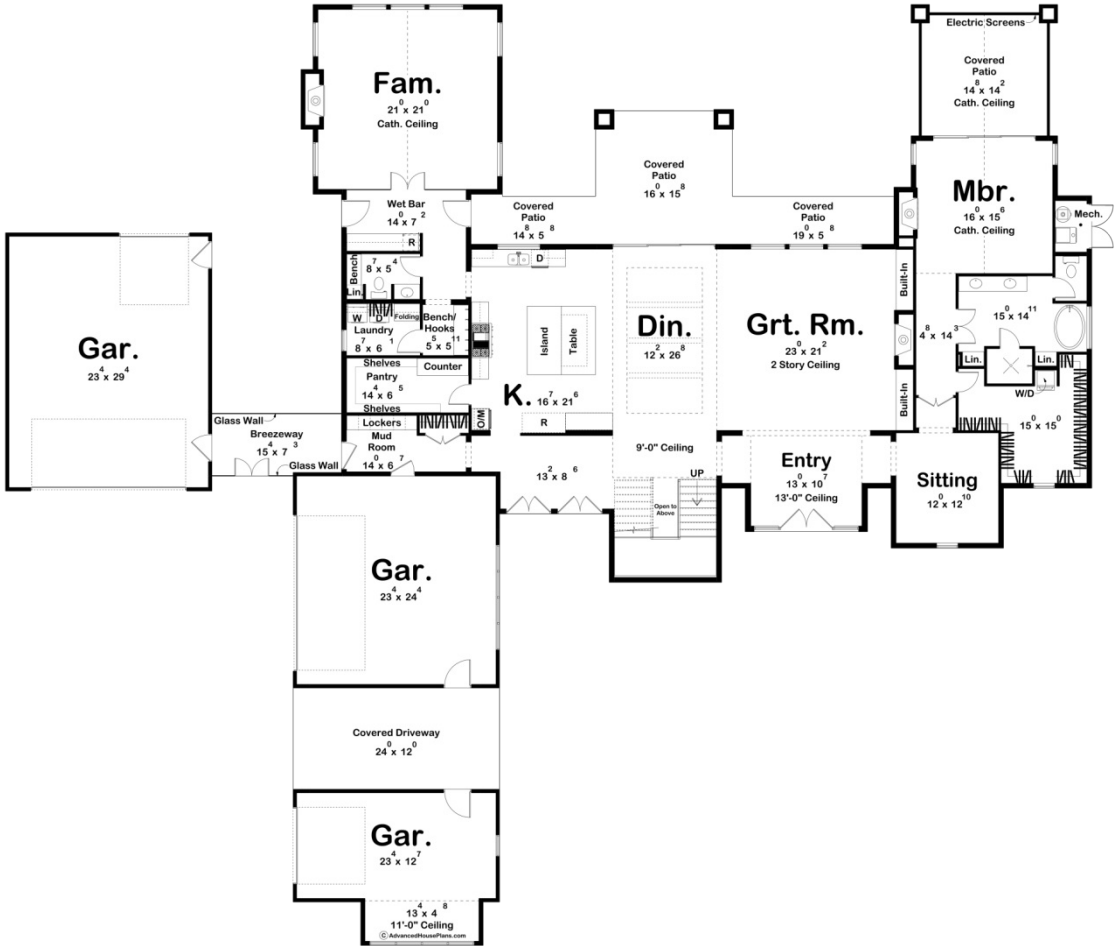

30374 - Grandview Data Sheet

4987 SQ FT	5 BEDS	5 BATHS	5 BAYS	127' 0" WIDE	109' 8" DEEP
---------------	-----------	------------	-----------	-----------------	-----------------

Construction Specs

Layout

Bedrooms	5
Bathrooms	5
Garage Bays	5

Square Footage

Main Level	3600 Sq. Ft.
Second Level	1387 Sq. Ft.
Covered Area	671 Sq. Ft.
Garage	1694 Sq. Ft.
Total Finished Area	4987 Sq. Ft.

Exterior Dimensions

Width	127' 0"
Depth	109' 8"

Default Construction Stats