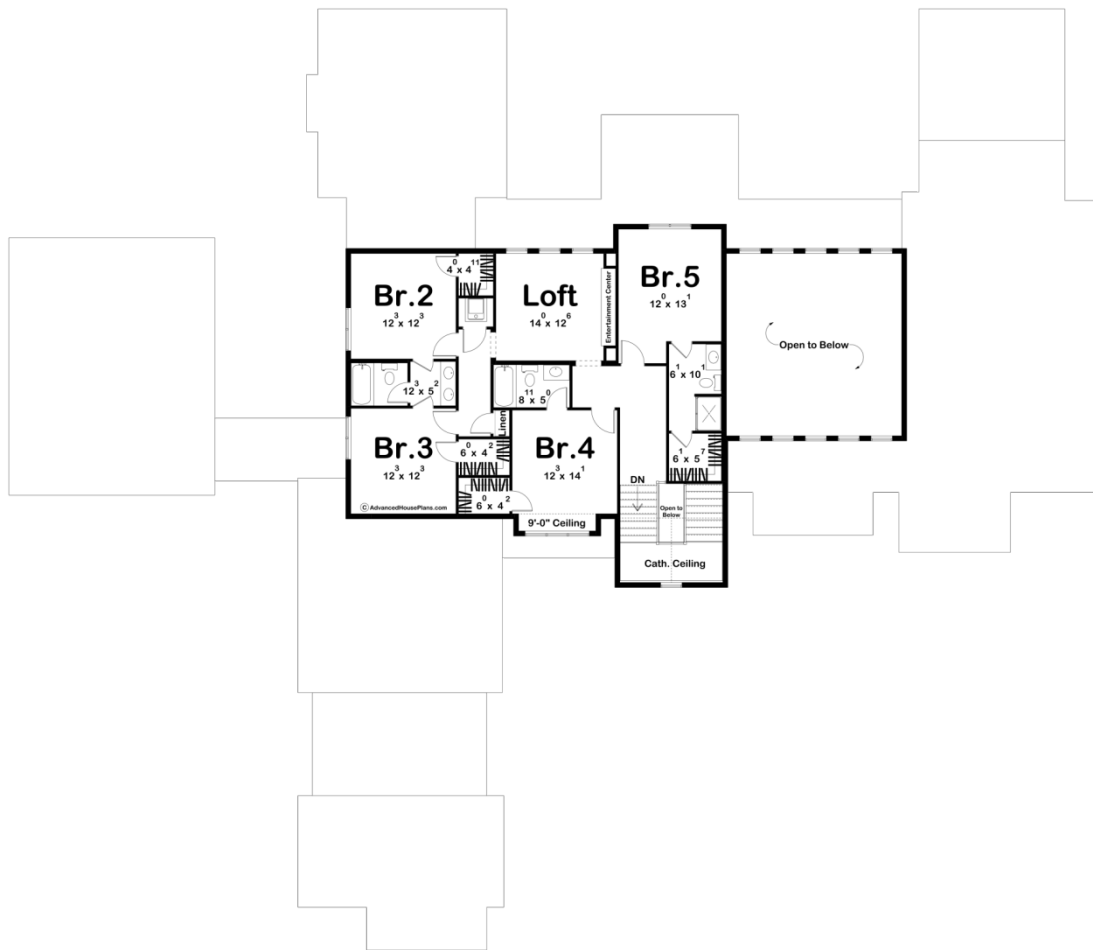

30374 - Grandview Data Sheet

4987 SQ FT	5 BEDS	5 BATHS	5 BAYS	127' 0" WIDE	109' 8" DEEP
---------------	-----------	------------	-----------	-----------------	-----------------

Construction Specs

Layout

Bedrooms	5
Bathrooms	5
Garage Bays	5

Square Footage

Main Level	3600 Sq. Ft.
Second Level	1387 Sq. Ft.
Covered Area	671 Sq. Ft.
Garage	1694 Sq. Ft.
Total Finished Area	4987 Sq. Ft.

Exterior Dimensions

Width	127' 0"
Depth	109' 8"

Default Construction Stats