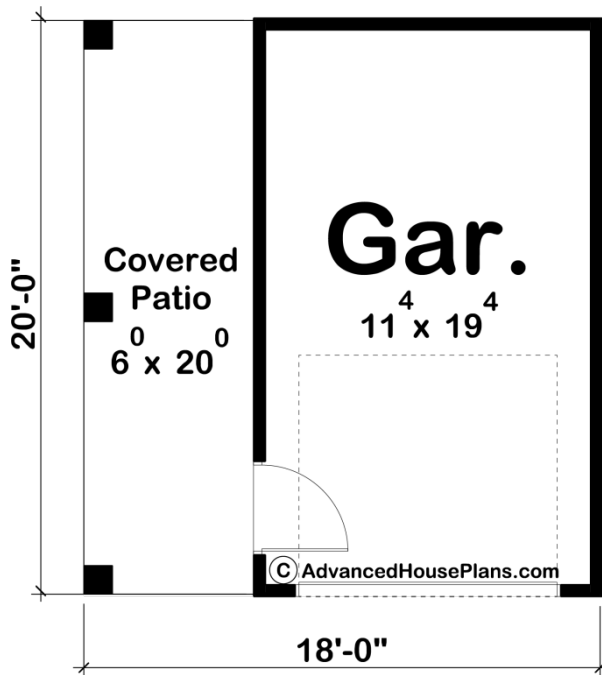

29423 - Foltz Data Sheet

0 SQ FT	0 BEDS	0 BATHS	1 BAYS	18' 0" WIDE	20' 0" DEEP
------------	-----------	------------	-----------	----------------	----------------

Construction Specs

Layout

Garage Bays

Square Footage

Garage	240 Sq. Ft.
--------	-------------

Exterior Dimensions

Width	18' 0"
-------	--------

Depth	20' 0"
-------	--------

Default Construction Stats

Stats are unique to the individual plan.

Foundation Type	Slab
-----------------	------

Exterior Wall Construction	2x4
----------------------------	-----

Plan Description

This 1 car garage floor plan is unique because of its simple modern farmhouse style. The garage plan features a side patio perfect for storing wood or for just enjoying a summers day. As always, we can modify any of our garage plans with our in house home plan alteration department. Contact us today at (844) 675-9638 or info@advancedhouseplans.com