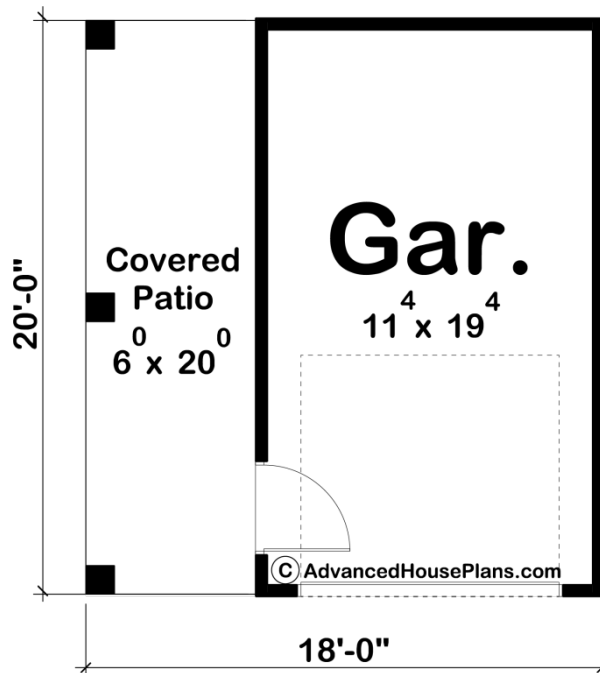

29423 - Foltz Data Sheet

0 SQ FT	0 BEDS	0 BATHS	1 BAYS	18' 0" WIDE	20' 0" DEEP
------------	-----------	------------	-----------	----------------	----------------

Construction Specs

Layout

Garage Bays

Square Footage

Garage	240 Sq. Ft.
--------	-------------

Exterior Dimensions

Width	18' 0"
-------	--------

Depth	20' 0"
-------	--------

Default Construction Stats

Stats are unique to the individual plan.

Foundation Type	Slab
-----------------	------

Exterior Wall Construction	2x4
----------------------------	-----

Plan Description

This 1 car garage floor plan is unique because of its simple modern farmhouse style. The garage plan features a side patio perfect for storing wood or for just enjoying a summers day. As always, we can modify any of our garage plans with our in house home plan alteration department. Contact us today at (844) 675-9638 or info@advancedhouseplans.com