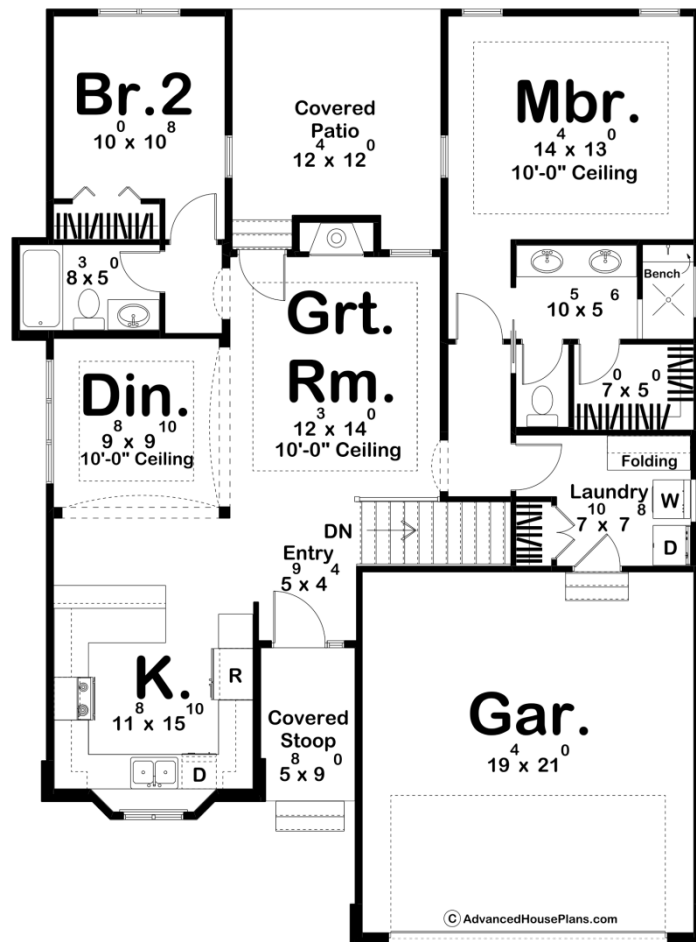

29286 - Fletcher Data Sheet

1267 SQ FT	2 BEDS	2 BATHS	2 BAYS	40' 0" WIDE	54' 0" DEEP
---------------	-----------	------------	-----------	----------------	----------------

Construction Specs

Layout

Bedrooms

Bathrooms	2
Garage Bays	2

Square Footage

Main Level	1267 Sq. Ft.
Covered Area	209 Sq. Ft.
Garage	425 Sq. Ft.
Total Finished Area	1267 Sq. Ft.

Exterior Dimensions

Width	40' 0"
Depth	54' 0"
Ridge Height <i>Calculated from main floor line</i>	20' 7"

Plan Description

Step into a world of timeless charm with this beautiful ranch-style home, showcasing a stunning brick and lap siding exterior that perfectly blends classic elegance with modern durability. The inviting front covered stoop sets the tone for the warmth and comfort that awaits inside. At the back, a spacious covered patio extends your living space outdoors, offering a versatile area for relaxing or entertaining in any season. Inside, the heart of the home features a captivating Great Room with a tray ceiling, creating an airy and sophisticated atmosphere perfect for both everyday living and special gatherings. Adjacent to this open, light-filled space is a semi-enclosed dining room and a large, open kitchen that combines functionality with style. Whether you're preparing meals or hosting guests, this well-designed kitchen provides ample counter space and modern amenities to meet all your needs. The home's layout includes two well-appointed bedrooms and two bathrooms, ensuring comfort and privacy for everyone. The master bedroom is a private sanctuary with its own attached bathroom, featuring a luxurious large shower and a convenient walk-in closet. This thoughtful design not only enhances daily living but also provides a tranquil retreat from the hustle and bustle of everyday life. Discover a perfect blend of elegance, practicality, and comfort in this exceptional ranch-style home.