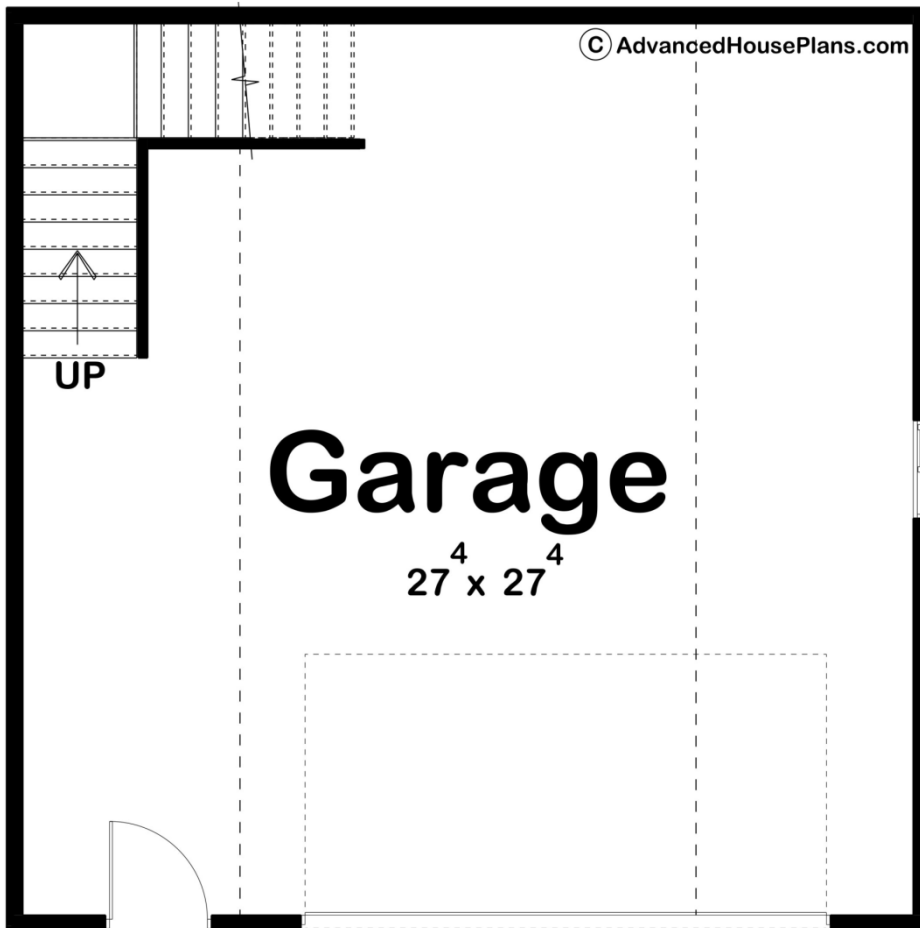

29991 - Finn Data Sheet

0 SQ FT	0 BEDS	0 BATHS	2 BAYS	28' 0" WIDE	28' 0" DEEP
------------	-----------	------------	-----------	----------------	----------------

Construction Specs

Layout

Garage Bays 2

Square Footage

Garage 784 Sq. Ft.

Exterior Dimensions

Width 28' 0"

Depth 28' 0"

Default Construction Stats

Stats are unique to the individual plan.

Foundation Type Slab

Exterior Wall Construction 2x4

Roof Pitches 10/12

Main Wall Height 10'

Plan Description

Introducing Finn, your quintessential rustic retreat for your vehicles with a dash of charm! This detached 2-car garage isn't just a shelter for your automobiles, it's a cozy haven that adds character to your property.