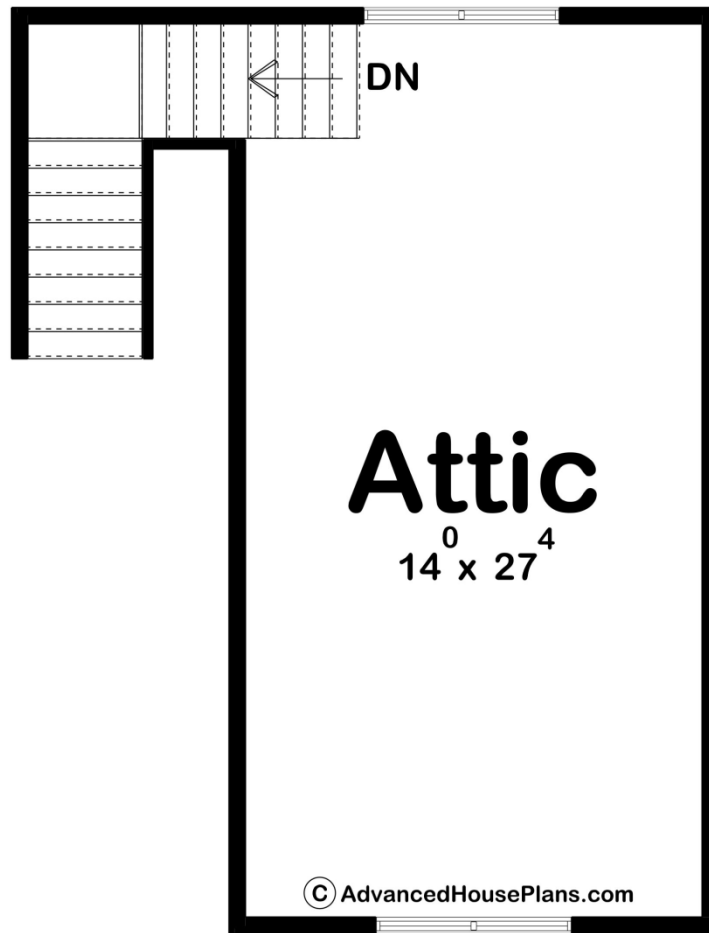

29991 - Finn Data Sheet

0 SQ FT	0 BEDS	0 BATHS	2 BAYS	28' 0" WIDE	28' 0" DEEP
------------	-----------	------------	-----------	----------------	----------------

Construction Specs

Layout

Garage Bays 2

Square Footage

Garage 784 Sq. Ft.

Exterior Dimensions

Width 28' 0"

Depth 28' 0"

Default Construction Stats

Stats are unique to the individual plan.

Foundation Type Slab

Exterior Wall Construction 2x4

Roof Pitches 10/12

Main Wall Height 10'

Plan Description

Introducing Finn, your quintessential rustic retreat for your vehicles with a dash of charm! This detached 2-car garage isn't just a shelter for your automobiles, it's a cozy haven that adds character to your property.