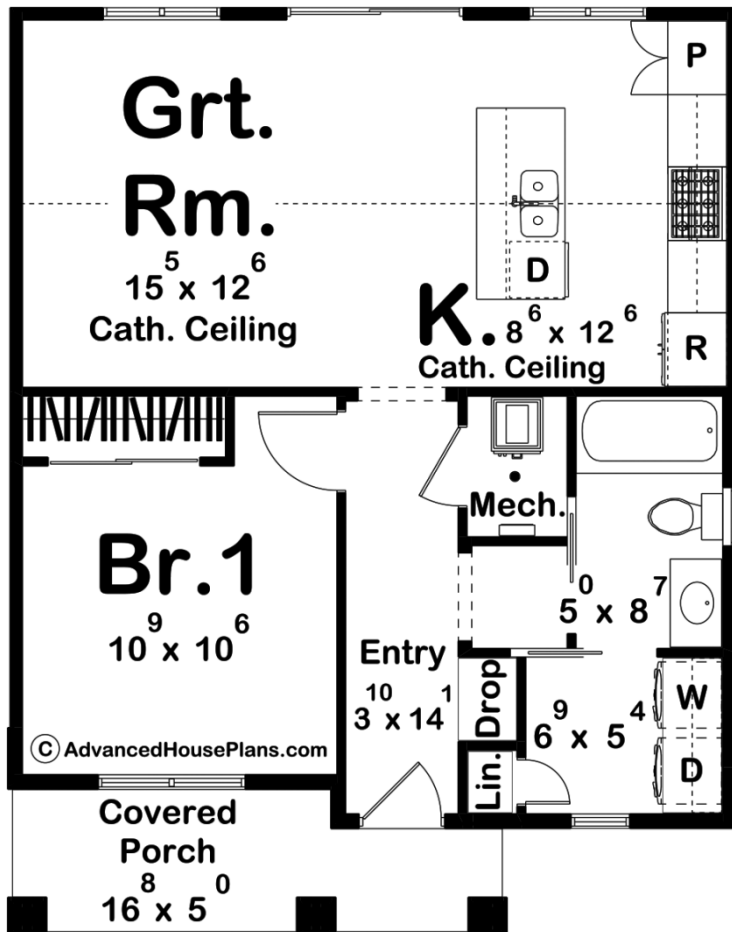

30416 - Fairview Cottage Data Sheet

651 SQ FT	1 BEDS	1 BATHS	0 BAYS	24' 8" WIDE	31' 4" DEEP
--------------	-----------	------------	-----------	----------------	----------------

Construction Specs

Layout

Bedrooms

Square Footage

Main Level	651 Sq. Ft.
Covered Area	76 Sq. Ft.
Total Finished Area	651 Sq. Ft.

Exterior Dimensions

Width	24' 8"
Depth	31' 4"
Ridge Height <i>Calculated from main floor line</i>	16' 2"

Default Construction Stats*Stats are unique to the individual plan.*

Foundation Type	Slab
Exterior Wall Construction	2x4
Roof Pitches	Primary 6/12, Secondary 10/12, 3/12
Main Wall Height	9'

Plan Description