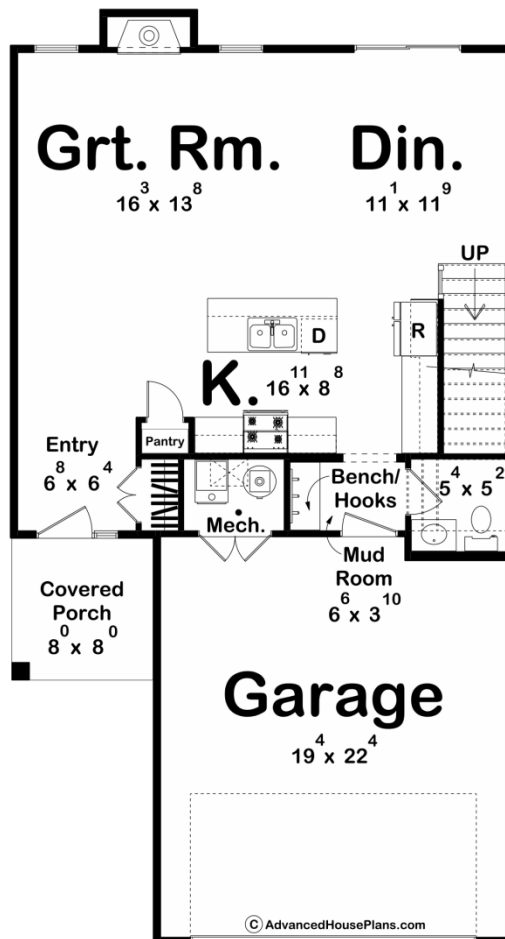

30316 - Fairfax Data Sheet

1586 SQ FT	3 BEDS	3 BATHS	2 BAYS	28' 0" WIDE	52' 0" DEEP
---------------	-----------	------------	-----------	----------------	----------------

Construction Specs

Layout	
Bedrooms	3
Bathrooms	3
Garage Bays	2
Square Footage	
Main Level	749 Sq. Ft.
Second Level	837 Sq. Ft.
Covered Area	64 Sq. Ft.
Garage	445 Sq. Ft.
Total Finished Area	1586 Sq. Ft.
Exterior Dimensions	
Width	28' 0"
Depth	52' 0"
Default Construction Stats	
<i>Stats are unique to the individual plan.</i>	