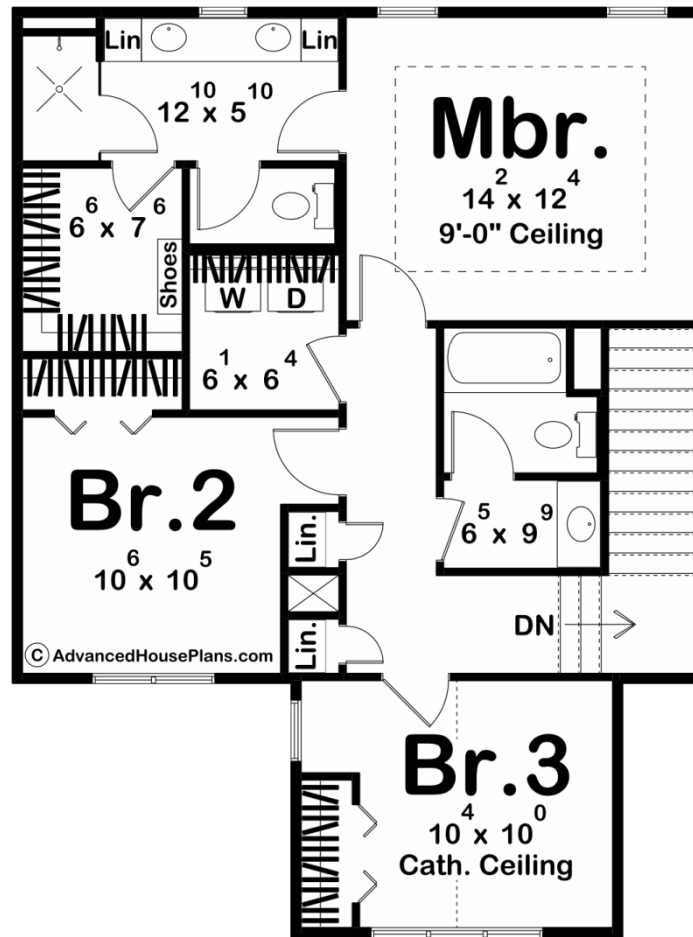

30316 - Fairfax Data Sheet

1586 SQ FT	3 BEDS	3 BATHS	2 BAYS	28' 0" WIDE	52' 0" DEEP
---------------	-----------	------------	-----------	----------------	----------------

Construction Specs

Layout	
Bedrooms	3
Bathrooms	3
Garage Bays	2
Square Footage	
Main Level	749 Sq. Ft.
Second Level	837 Sq. Ft.
Covered Area	64 Sq. Ft.
Garage	445 Sq. Ft.
Total Finished Area	1586 Sq. Ft.
Exterior Dimensions	
Width	28' 0"
Depth	52' 0"
Default Construction Stats	
<i>Stats are unique to the individual plan.</i>	