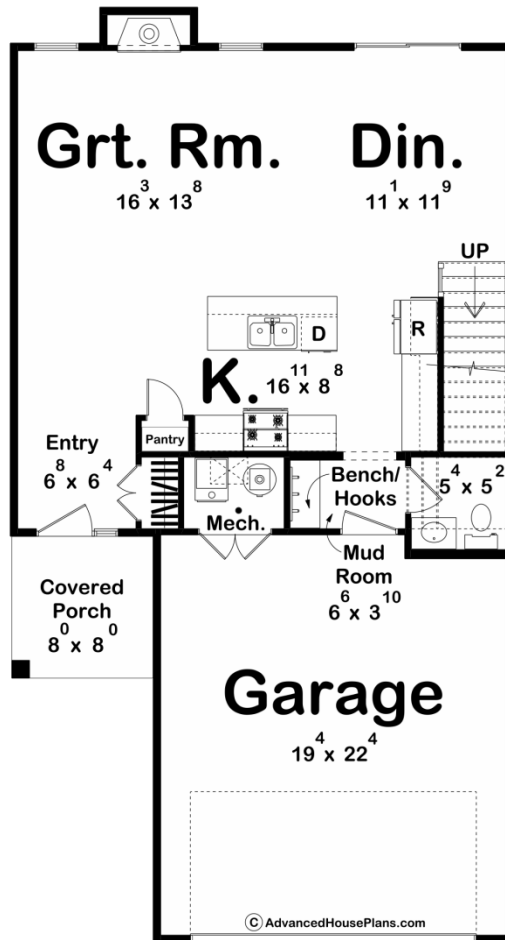

30316 - Fairfax Data Sheet

1586 SQ FT	3 BEDS	3 BATHS	2 BAYS	28' 0" WIDE	52' 0" DEEP
---------------	-----------	------------	-----------	----------------	----------------

Construction Specs

Layout

Bedrooms	3
Bathrooms	3
Garage Bays	2

Square Footage

Main Level	749 Sq. Ft.
Second Level	837 Sq. Ft.
Covered Area	64 Sq. Ft.
Garage	445 Sq. Ft.
Total Finished Area	1586 Sq. Ft.

Exterior Dimensions

Width	28' 0"
Depth	52' 0"
Ridge Height	28' 7"
<i>Calculated from main floor line</i>	