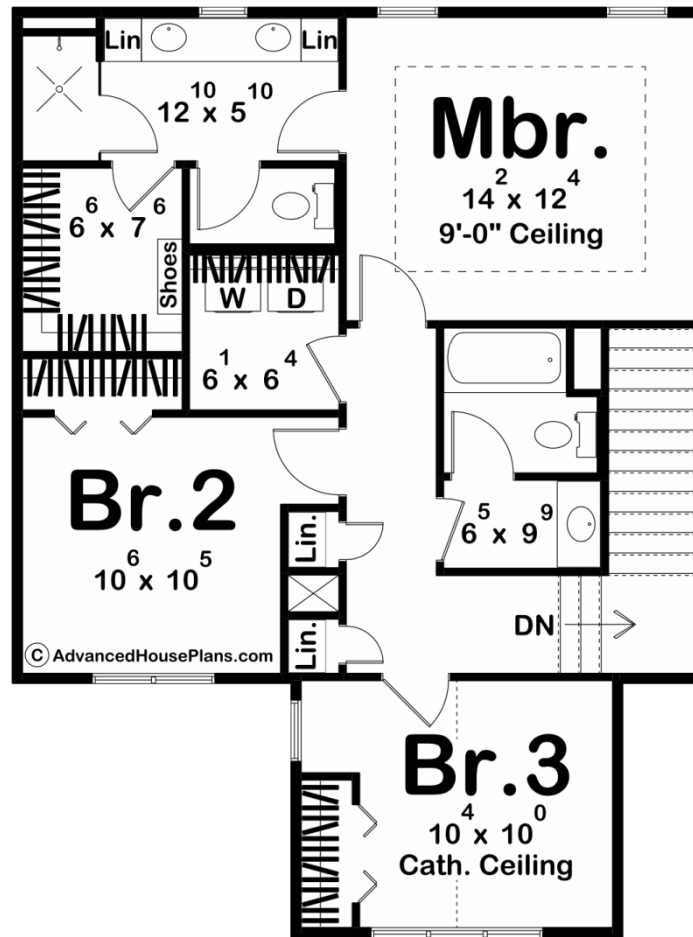

30316 - Fairfax Data Sheet

1586 SQ FT	3 BEDS	3 BATHS	2 BAYS	28' 0" WIDE	52' 0" DEEP
---------------	-----------	------------	-----------	----------------	----------------

Construction Specs

Layout

Bedrooms	3
Bathrooms	3
Garage Bays	2

Square Footage

Main Level	749 Sq. Ft.
Second Level	837 Sq. Ft.
Covered Area	64 Sq. Ft.
Garage	445 Sq. Ft.
Total Finished Area	1586 Sq. Ft.

Exterior Dimensions

Width	28' 0"
Depth	52' 0"
Ridge Height	28' 7"
<i>Calculated from main floor line</i>	