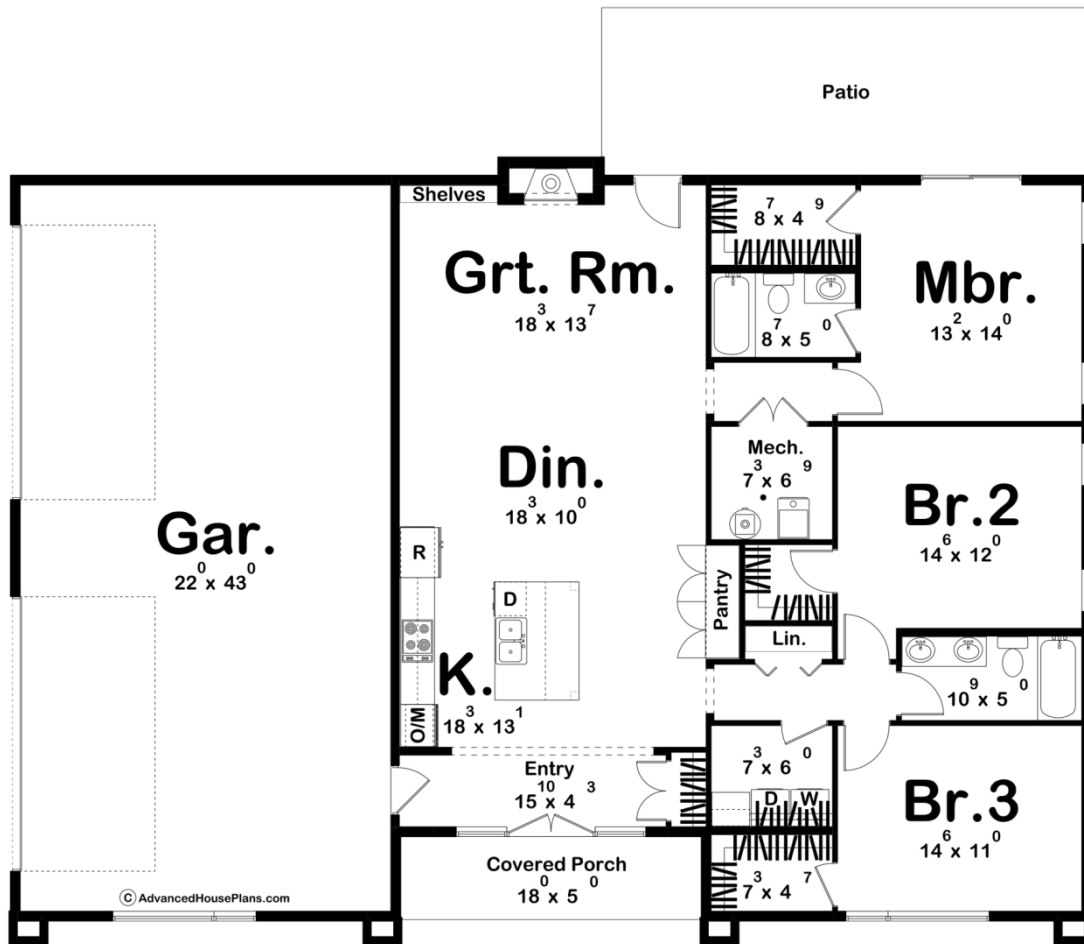

30411 - Elwood Data Sheet

1685 SQ FT	3 BEDS	2 BATHS	4 BAYS	64' 0" WIDE	46' 4" DEEP
---------------	-----------	------------	-----------	----------------	----------------

Construction Specs

Layout

Bedrooms

Bathrooms	2
Garage Bays	4

Square Footage

Main Level	1685 Sq. Ft.
Covered Area	90 Sq. Ft.
Garage	993 Sq. Ft.
Total Finished Area	1685 Sq. Ft.

Exterior Dimensions

Width	64' 0"
Depth	46' 4"
Ridge Height <i>Calculated from main floor line</i>	17' 8"