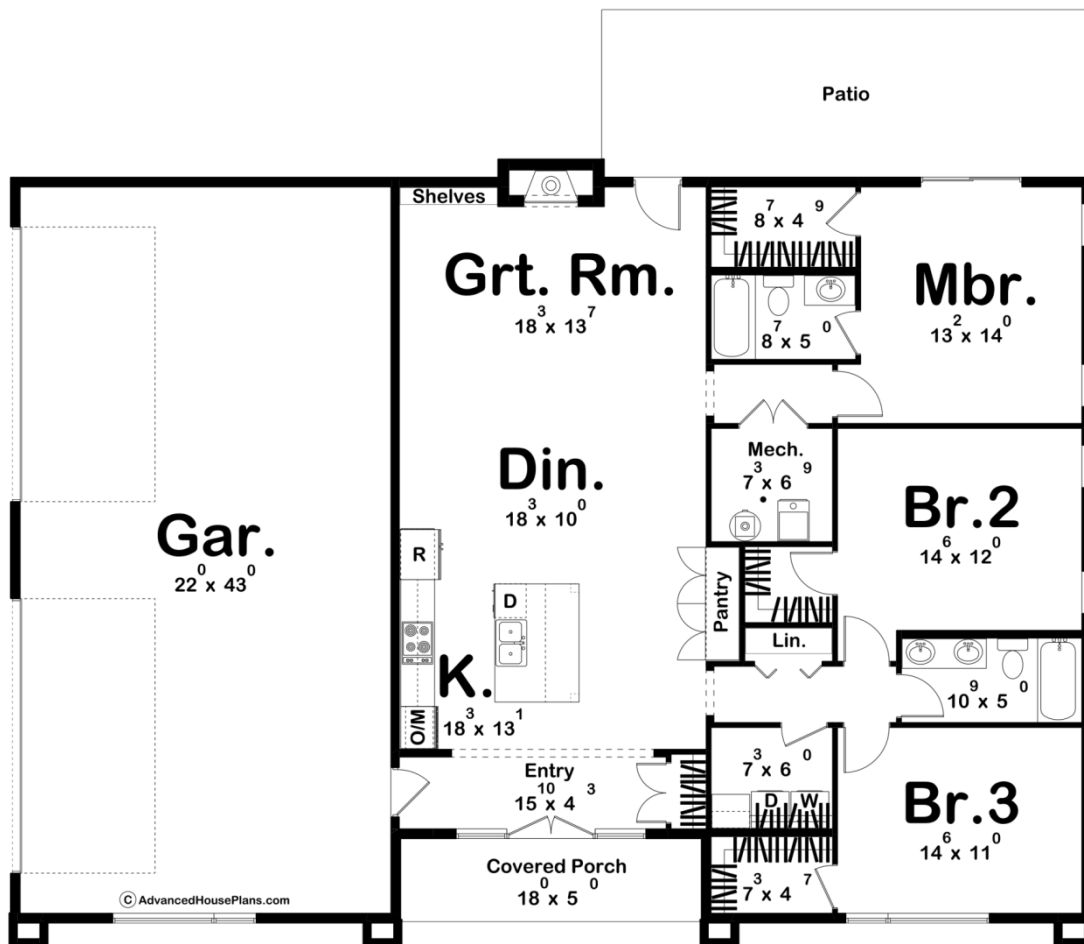

**30411 - Elwood Data Sheet**

1685 SQ FT	3 BEDS	2 BATHS	4 BAYS	64' 0" WIDE	46' 4" DEEP
---------------	-----------	------------	-----------	----------------	----------------

**Construction Specs**

Layout

### Square Footage

Main Level	1685 Sq. Ft.
Covered Area	90 Sq. Ft.
Garage	993 Sq. Ft.
Total Finished Area	1685 Sq. Ft.

### Exterior Dimensions

Width	64' 0"
Depth	46' 4"

## Plan Description

Introducing the epitome of modern living in this spacious and sleek house plan, designed to cater to your every need. This contemporary residence boasts a stunning facade, complete with a generously sized 4-car garage, making it a haven for both car enthusiasts and homeowners who appreciate ample storage space. As you step inside, you'll be greeted by an open, inviting layout that combines the kitchen, dining area, and great room into one expansive living space. The heart of this home is undoubtedly the open kitchen, a chef's dream come true. It features top-of-the-line appliances, and an island with a breakfast bar, making it perfect for culinary creativity and entertaining guests. The dining area, adjacent to the kitchen, offers a warm and welcoming atmosphere for family meals and gatherings, while the great room is designed for relaxation and comfort, with a stone fireplace. The master bedroom is a sanctuary of luxury and privacy. It features a spacious layout with direct access to an en-suite bathroom and an enviable walk-in closet. This house plan also includes two additional bedrooms, each with its own walk-in closet, providing ample storage for personal belongings. These bedrooms share a well-appointed hall bathroom, ensuring convenience and comfort for family members and guests alike. Convenience is a hallmark of this design, with a shared hall laundry room located near the bedrooms, making the chore of laundry a breeze.