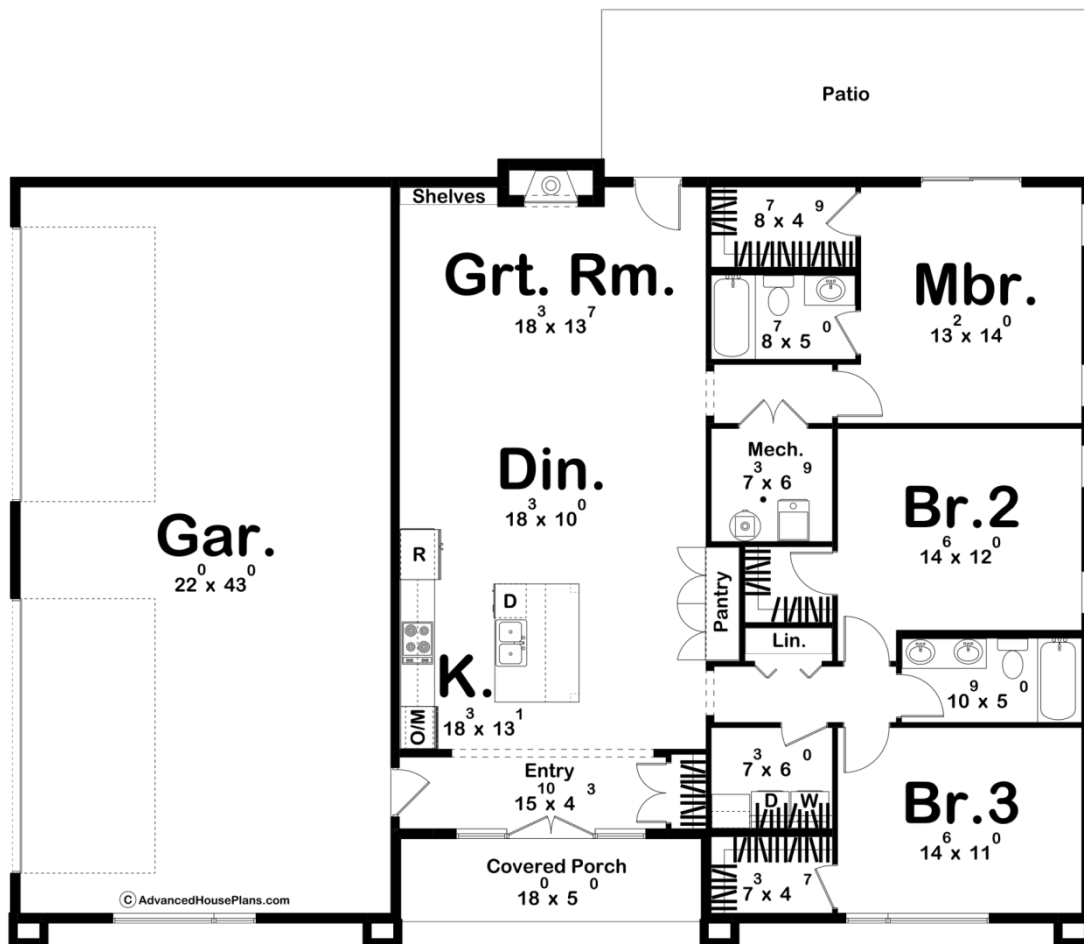

30411 - Elwood Data Sheet

1685 SQ FT	3 BEDS	2 BATHS	4 BAYS	64' 0" WIDE	46' 4" DEEP
---------------	-----------	------------	-----------	----------------	----------------

Construction Specs

Layout

Bedrooms

Bathrooms	2
Garage Bays	4

Square Footage

Main Level	1685 Sq. Ft.
Covered Area	90 Sq. Ft.
Garage	993 Sq. Ft.
Total Finished Area	1685 Sq. Ft.

Exterior Dimensions

Width	64' 0"
Depth	46' 4"

Default Construction Stats