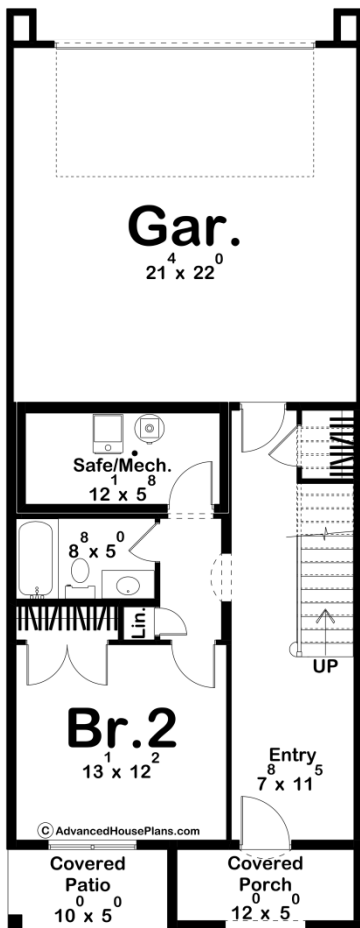

**30469 - Demonbreun Data Sheet**

2770 SQ FT	4 BEDS	5 BATHS	2 BAYS	22' 0" WIDE	57' 0" DEEP
---------------	-----------	------------	-----------	----------------	----------------

Construction Specs

## Layout

Bedrooms	4
Bathrooms	5
Garage Bays	2

## Square Footage

Main Level	527 Sq. Ft.
Second Level	1204 Sq. Ft.
Third Level	1039 Sq. Ft.
Covered Area	109 Sq. Ft.
Garage	495 Sq. Ft.
Total Finished Area	2770 Sq. Ft.

## Exterior Dimensions

Width	22' 0"
Depth	57' 0"
Ridge Height <i>Calculated from main floor line</i>	40' 1"