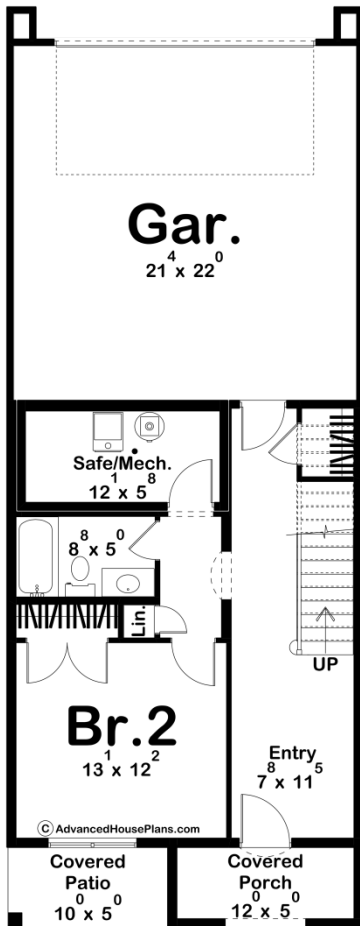

**30469 - Demonbreun Data Sheet**

2770 SQ FT	4 BEDS	5 BATHS	2 BAYS	22' 0" WIDE	57' 0" DEEP
---------------	-----------	------------	-----------	----------------	----------------

Construction Specs

## Layout

Bedrooms	4
Bathrooms	5
Garage Bays	2

## Square Footage

Main Level	527 Sq. Ft.
Second Level	1204 Sq. Ft.
Third Level	1039 Sq. Ft.
Covered Area	109 Sq. Ft.
Garage	495 Sq. Ft.
Total Finished Area	2770 Sq. Ft.

## Exterior Dimensions

Width	22' 0"
Depth	57' 0"
Ridge Height <i>Calculated from main floor line</i>	40' 1"