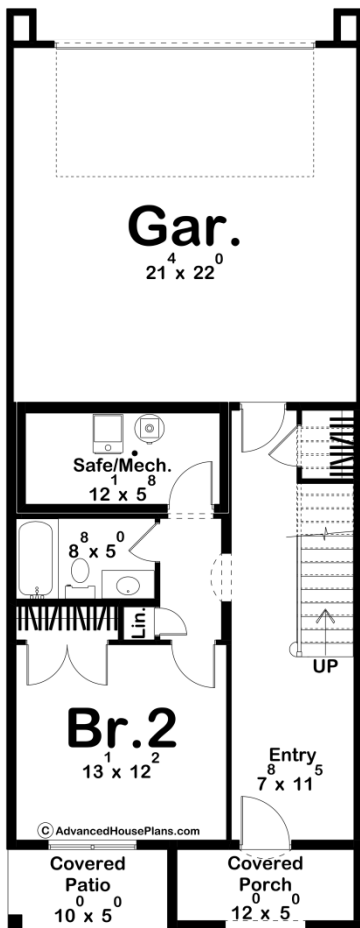

30469 - Demonbreun Data Sheet

2770 SQ FT	4 BEDS	5 BATHS	2 BAYS	22' 0" WIDE	57' 0" DEEP
---------------	-----------	------------	-----------	----------------	----------------

Construction Specs

Layout

Bedrooms	4
Bathrooms	5
Garage Bays	2

Square Footage

Main Level	527 Sq. Ft.
Second Level	1204 Sq. Ft.
Third Level	1039 Sq. Ft.
Covered Area	109 Sq. Ft.
Garage	495 Sq. Ft.
Total Finished Area	2770 Sq. Ft.

Exterior Dimensions

Width	22' 0"
Depth	57' 0"

Plan Description

Introducing the Demonbreun! This stunning modern cottage house plan offers the perfect blend of contemporary style and cozy charm. The exterior showcases a beautiful combination of stucco, standing seam metal, and shingle roofs, creating a unique and eye-catching facade. Step inside to find an inviting cozy entry with rich interior paneling details that add warmth and character throughout. The main level features a spacious bedroom with an adjacent full bathroom, perfect for guests or a home office. Moving to the second level, you'll find an expansive open floor plan that seamlessly connects the kitchen, great room, and sitting area, creating an ideal space for both everyday living and entertaining. Off the kitchen, the luxurious master suite awaits. This private retreat includes a generously sized bedroom, a lavish en-suite bathroom with modern fixtures, and a walk-in closet. An additional half bath on this level adds convenience for guests. The third level is designed with family and flexibility in mind, offering two more well appointed bedrooms, each with its own bathroom. A second family room on this floor provides an additional gathering space, ideal for a media room, play area, or teen hangout. This modern cottage