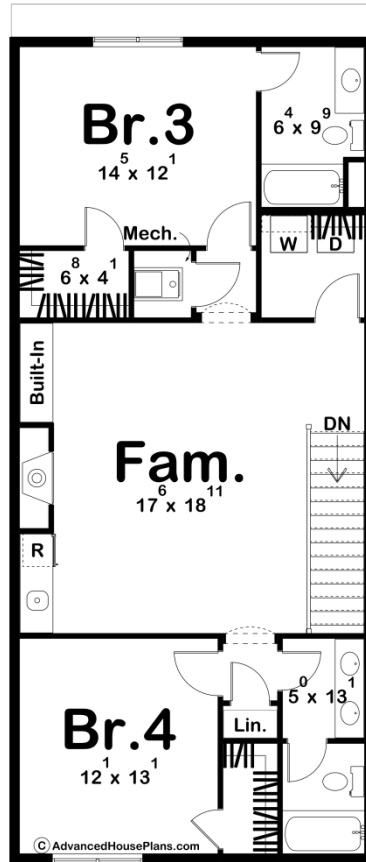

30469 - Demonbreun Data Sheet

2770 SQ FT	4 BEDS	5 BATHS	2 BAYS	22' 0" WIDE	57' 0" DEEP
---------------	-----------	------------	-----------	----------------	----------------

Construction Specs

Layout

Bedrooms	4
Bathrooms	5
Garage Bays	2

Square Footage

Main Level	527 Sq. Ft.
Second Level	1204 Sq. Ft.
Third Level	1039 Sq. Ft.
Covered Area	109 Sq. Ft.
Garage	495 Sq. Ft.
Total Finished Area	2770 Sq. Ft.

Exterior Dimensions

Width	22' 0"
Depth	57' 0"

Plan Description

Introducing the Demonbreun! This stunning modern cottage house plan offers the perfect blend of contemporary style and cozy charm. The exterior showcases a beautiful combination of stucco, standing seam metal, and shingle roofs, creating a unique and eye-catching facade. Step inside to find an inviting cozy entry with rich interior paneling details that add warmth and character throughout. The main level features a spacious bedroom with an adjacent full bathroom, perfect for guests or a home office. Moving to the second level, you'll find an expansive open floor plan that seamlessly connects the kitchen, great room, and sitting area, creating an ideal space for both everyday living and entertaining. Off the kitchen, the luxurious master suite awaits. This private retreat includes a generously sized bedroom, a lavish en-suite bathroom with modern fixtures, and a walk-in closet. An additional half bath on this level adds convenience for guests. The third level is designed with family and flexibility in mind, offering two more well appointed bedrooms, each with its own bathroom. A second family room on this floor provides an additional gathering space, ideal for a media room, play area, or teen hangout. This modern cottage