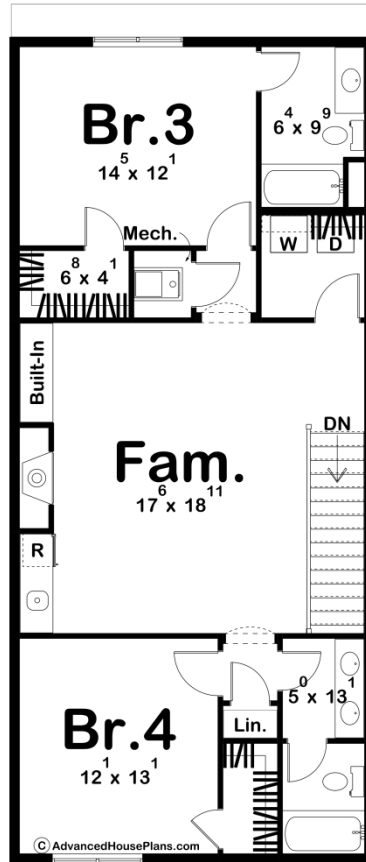

**30469 - Demonbreun Data Sheet**

2770 SQ FT	4 BEDS	5 BATHS	2 BAYS	22' 0" WIDE	57' 0" DEEP
---------------	-----------	------------	-----------	----------------	----------------

Construction Specs

## Layout

Bedrooms	4
Bathrooms	5
Garage Bays	2

## Square Footage

Main Level	527 Sq. Ft.
Second Level	1204 Sq. Ft.
Third Level	1039 Sq. Ft.
Covered Area	109 Sq. Ft.
Garage	495 Sq. Ft.
Total Finished Area	2770 Sq. Ft.

## Exterior Dimensions

Width	22' 0"
Depth	57' 0"
Ridge Height <i>Calculated from main floor line</i>	40' 1"