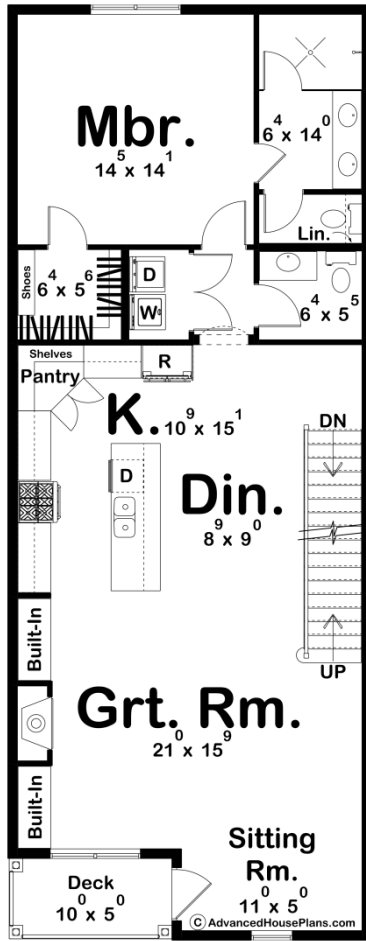

**30469 - Demonbreun Data Sheet**

2770 SQ FT	4 BEDS	5 BATHS	2 BAYS	22' 0" WIDE	57' 0" DEEP
---------------	-----------	------------	-----------	----------------	----------------

Construction Specs

## Layout

Bedrooms	4
Bathrooms	5
Garage Bays	2

## Square Footage

Main Level	527 Sq. Ft.
Second Level	1204 Sq. Ft.
Third Level	1039 Sq. Ft.
Covered Area	109 Sq. Ft.
Garage	495 Sq. Ft.
Total Finished Area	2770 Sq. Ft.

## Exterior Dimensions

Width	22' 0"
Depth	57' 0"
Ridge Height <i>Calculated from main floor line</i>	40' 1"