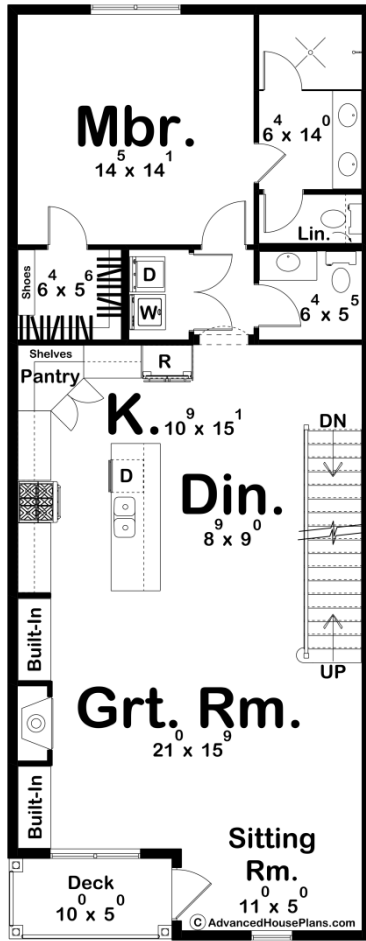

30469 - Demonbreun Data Sheet

2770 SQ FT	4 BEDS	5 BATHS	2 BAYS	22' 0" WIDE	57' 0" DEEP
---------------	-----------	------------	-----------	----------------	----------------

Construction Specs

Layout

Bedrooms	4
Bathrooms	5
Garage Bays	2

Square Footage

Main Level	527 Sq. Ft.
Second Level	1204 Sq. Ft.
Third Level	1039 Sq. Ft.
Covered Area	109 Sq. Ft.
Garage	495 Sq. Ft.
Total Finished Area	2770 Sq. Ft.

Exterior Dimensions

Width	22' 0"
Depth	57' 0"

Plan Description

Introducing the Demonbreun! This stunning modern cottage house plan offers the perfect blend of contemporary style and cozy charm. The exterior showcases a beautiful combination of stucco, standing seam metal, and shingle roofs, creating a unique and eye-catching facade. Step inside to find an inviting cozy entry with rich interior paneling details that add warmth and character throughout. The main level features a spacious bedroom with an adjacent full bathroom, perfect for guests or a home office. Moving to the second level, you'll find an expansive open floor plan that seamlessly connects the kitchen, great room, and sitting area, creating an ideal space for both everyday living and entertaining. Off the kitchen, the luxurious master suite awaits. This private retreat includes a generously sized bedroom, a lavish en-suite bathroom with modern fixtures, and a walk-in closet. An additional half bath on this level adds convenience for guests. The third level is designed with family and flexibility in mind, offering two more well appointed bedrooms, each with its own bathroom. A second family room on this floor provides an additional gathering space, ideal for a media room, play area, or teen hangout. This modern cottage