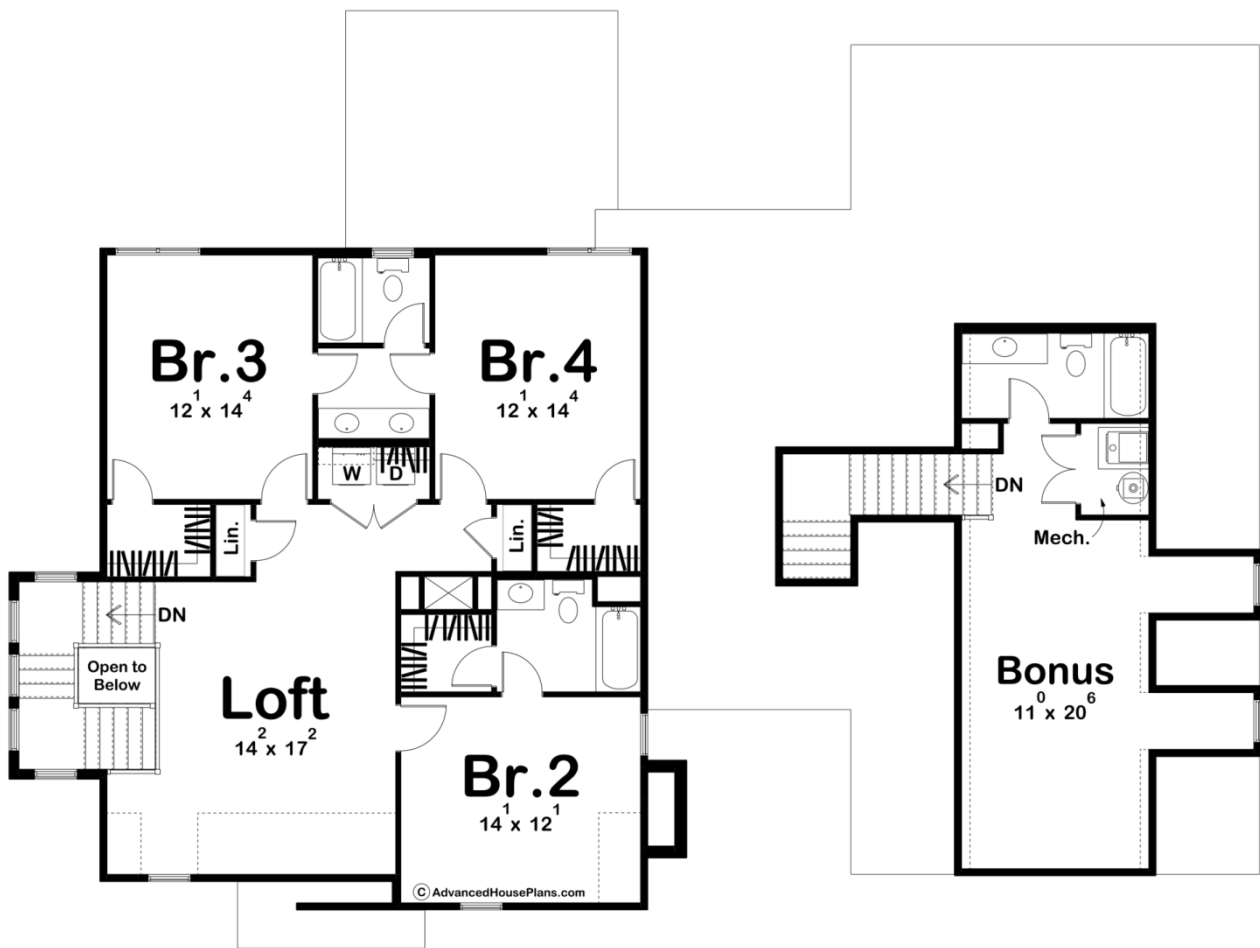

30407 - Charlottesville Data Sheet

3385 SQ FT	4 BEDS	5 BATHS	2 BAYS	73' 4" WIDE	60' 0" DEEP
---------------	-----------	------------	-----------	----------------	----------------

Construction Specs

Layout

Bedrooms	4
Bathrooms	5
Garage Bays	2

Square Footage

Main Level	2206 Sq. Ft.
Second Level	1179 Sq. Ft.
Covered Area	247 Sq. Ft.
Garage	546 Sq. Ft.
Total Finished Area	3385 Sq. Ft.

Exterior Dimensions

Width	73' 4"
Depth	60' 0"
Ridge Height	32' 8"
<i>Calculated from main floor line</i>	