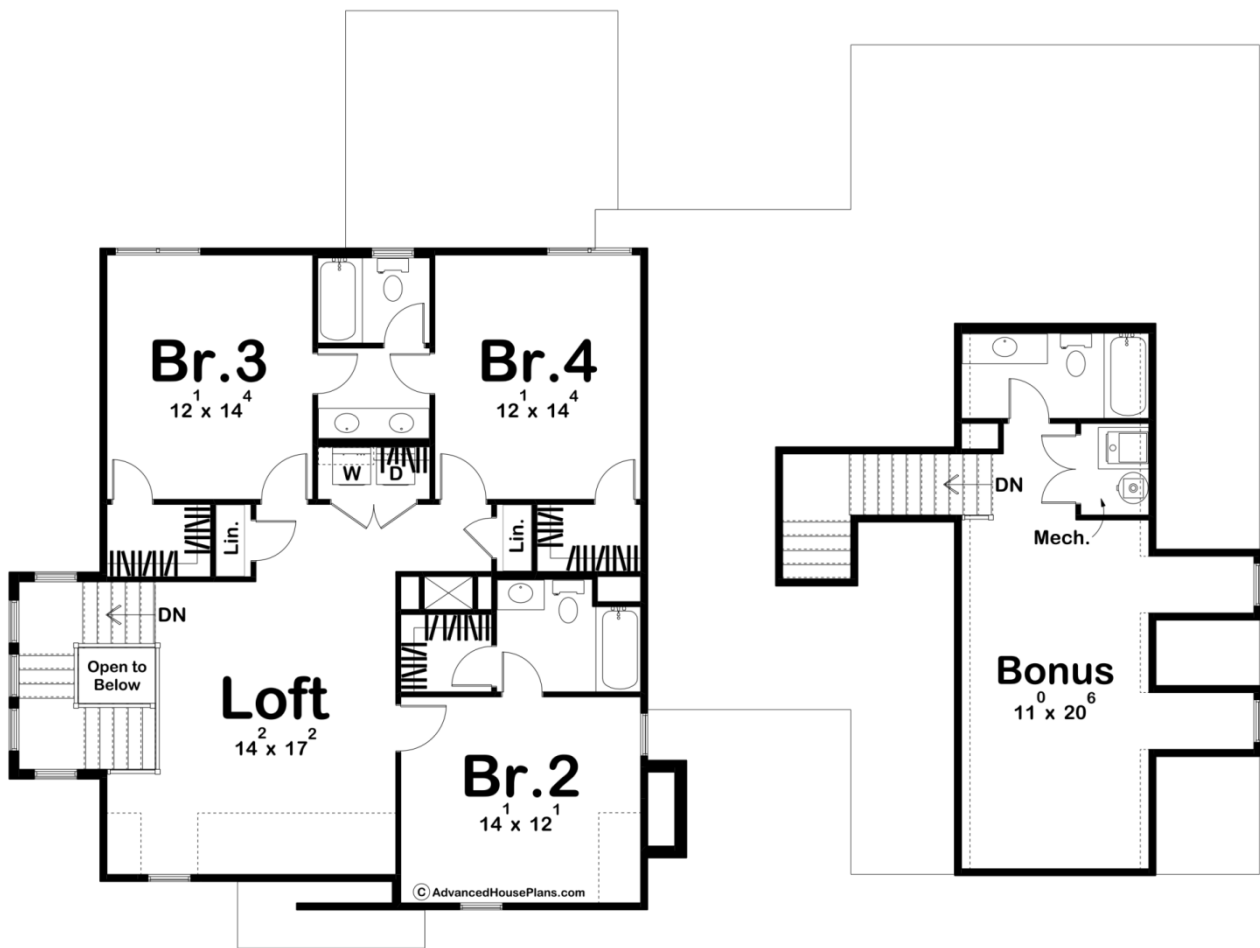

ADVANCED

HOUSE PLANS

30407 - Charlottesville Data Sheet

3385 SQ FT	4 BEDS	5 BATHS	2 BAYS	73' 4" WIDE	60' 0" DEEP
---------------	-----------	------------	-----------	----------------	----------------

© AdvancedHousePlans.com

Construction Specs

Layout

Bedrooms	4
Bathrooms	5
Garage Bays	2

Square Footage

Main Level	2206 Sq. Ft.
Second Level	1179 Sq. Ft.
Covered Area	247 Sq. Ft.
Garage	546 Sq. Ft.
Total Finished Area	3385 Sq. Ft.

Exterior Dimensions

Width	73' 4"
Depth	60' 0"

Default Construction Stats

Stats are unique to the individual plan.

Foundation Type	Basement
Exterior Wall Construction	2x4
Roof Pitches	Primary 10/12, Secondary 16/12, 6/12
Foundation Wall Height	9'
Main Wall Height	9'
Second Wall Height	8'