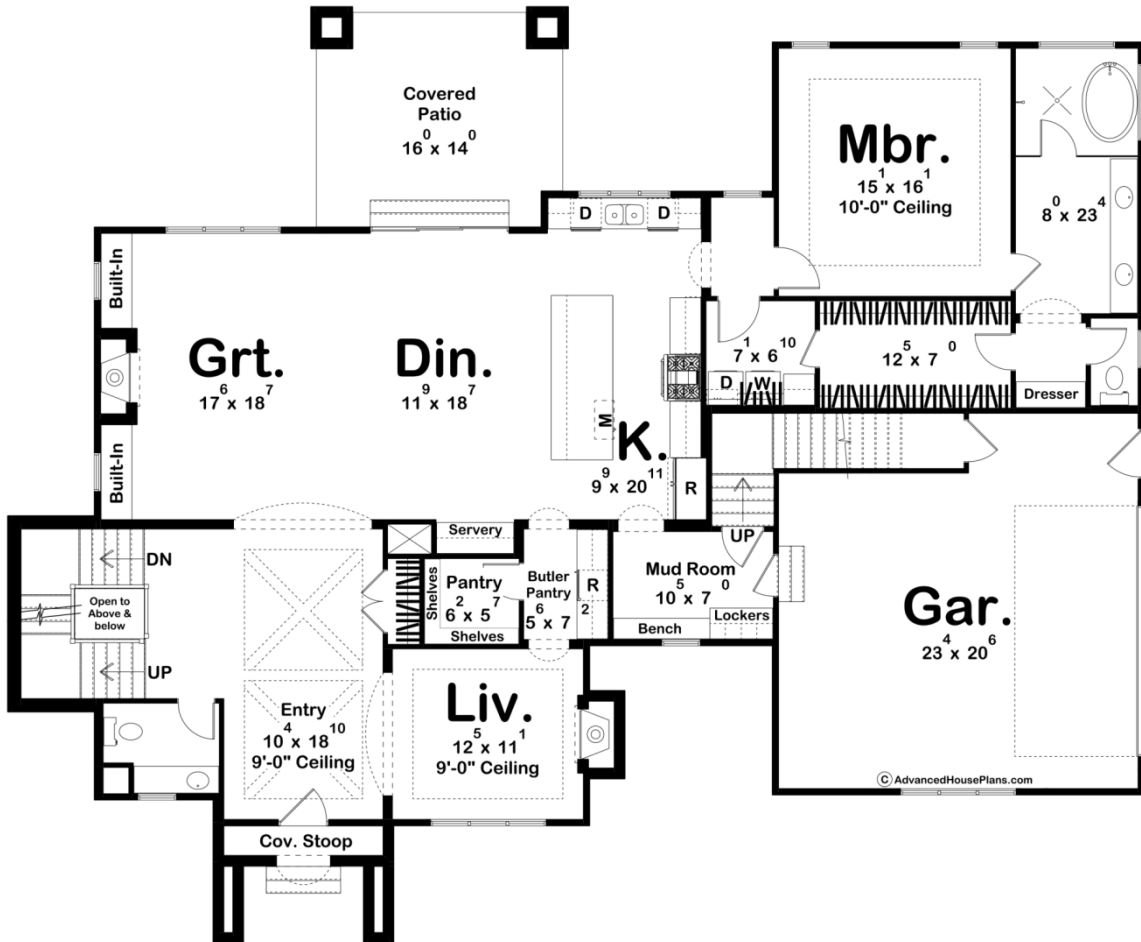

ADVANCED

HOUSE PLANS

30407 - Charlottesville Data Sheet

3385 SQ FT	4 BEDS	5 BATHS	2 BAYS	73' 4" WIDE	60' 0" DEEP
---------------	-----------	------------	-----------	----------------	----------------

© AdvancedHousePlans.com

Construction Specs

Layout

Bedrooms	4
Bathrooms	5
Garage Bays	2

Square Footage

Main Level	2206 Sq. Ft.
Second Level	1179 Sq. Ft.
Covered Area	247 Sq. Ft.
Garage	546 Sq. Ft.
Total Finished Area	3385 Sq. Ft.