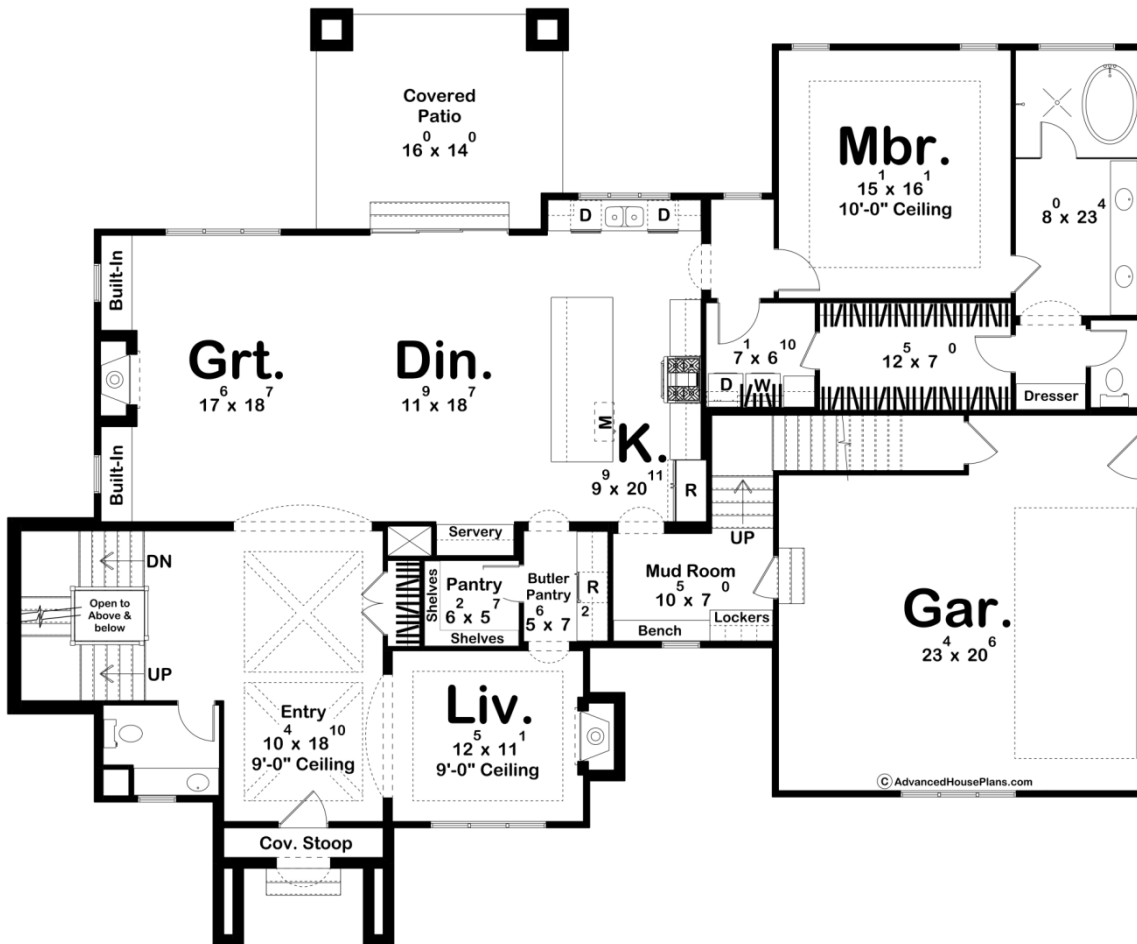

30407 - Charlottesville Data Sheet

3385 SQ FT	4 BEDS	5 BATHS	2 BAYS	73' 4" WIDE	60' 0" DEEP
---------------	-----------	------------	-----------	----------------	----------------

Construction Specs

Layout

Bedrooms	4
Bathrooms	5
Garage Bays	2

Square Footage

Main Level	2206 Sq. Ft.
Second Level	1179 Sq. Ft.
Covered Area	247 Sq. Ft.
Garage	546 Sq. Ft.
Total Finished Area	3385 Sq. Ft.

Exterior Dimensions

Width	73' 4"
Depth	60' 0"
Ridge Height	32' 8"
<i>Calculated from main floor line</i>	