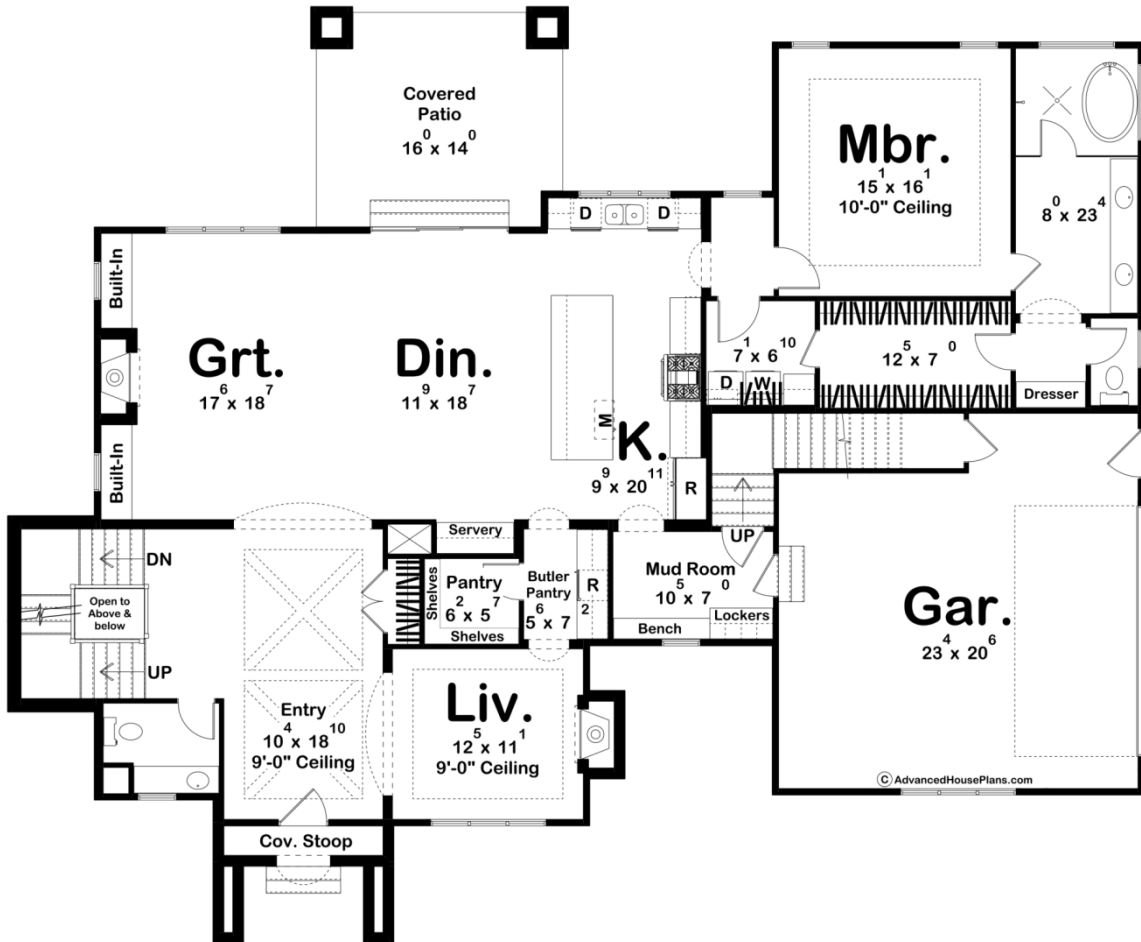

# ADVANCED

HOUSE PLANS

## 30407 - Charlottesville Data Sheet

3385 SQ FT	4 BEDS	5 BATHS	2 BAYS	73' 4" WIDE	60' 0" DEEP
---------------	-----------	------------	-----------	----------------	----------------

© AdvancedHousePlans.com

### Layout

Bedrooms	4
Bathrooms	5
Garage Bays	2

### Exterior Dimensions

Width	73' 4"
Depth	60' 0"