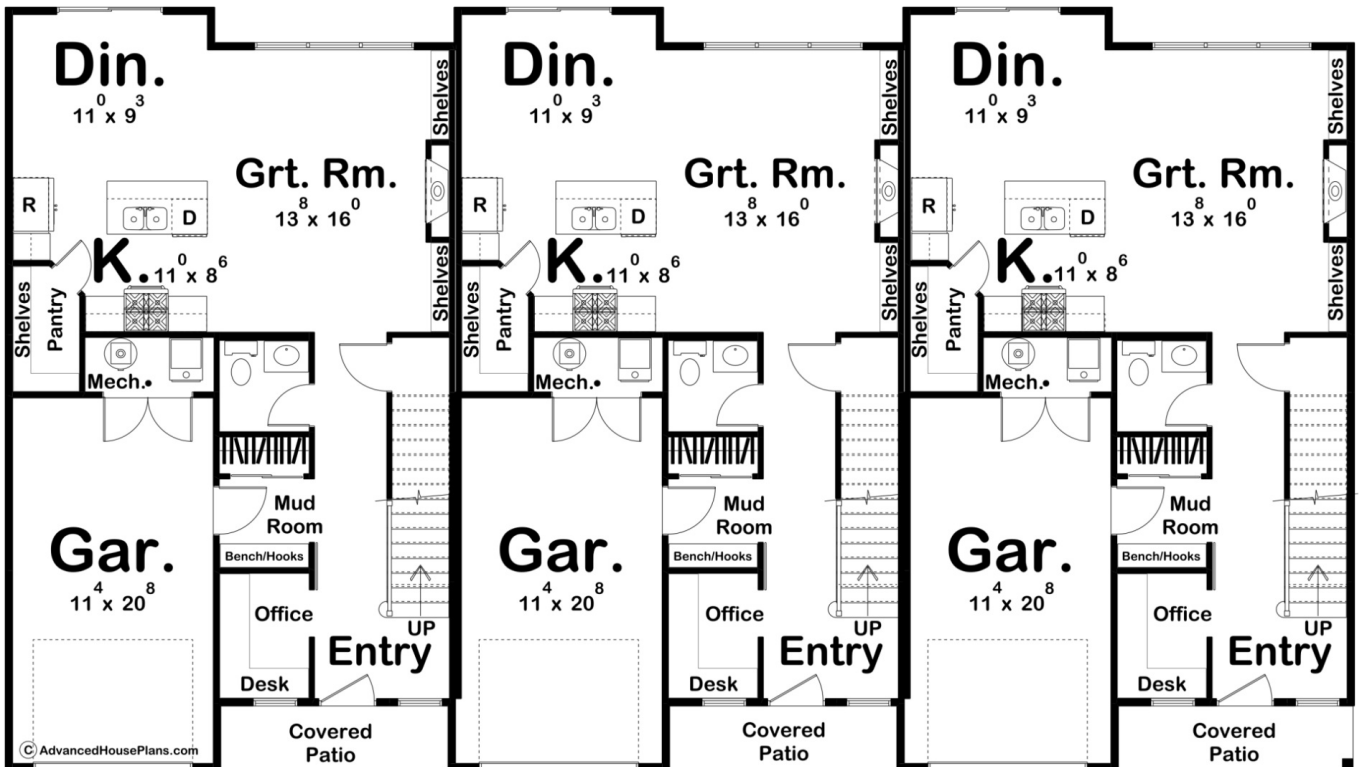

# ADVANCED

HOUSE PLANS

## 30303 - Brookfield Data Sheet

1711 SQ FT	3 BEDS	3 BATHS	1 BAYS	76' 0" WIDE	43' 0" DEEP
---------------	-----------	------------	-----------	----------------	----------------

## Construction Specs

Layout	
Bedrooms	3
Bathrooms	3
Garage Bays	1
Square Footage	
Main Level	744 Sq. Ft.
Second Level	967 Sq. Ft.
Covered Area	49 Sq. Ft.
Garage	247 Sq. Ft.
Total Finished Area	1711 Sq. Ft.
Exterior Dimensions	
Width	76' 0"
Depth	43' 0"
Ridge Height	28' 2"
<i>Calculated from main floor line</i>	

## Plan Description

Our Brookfield plan is a triplex of our Fleetwood. It's a gorgeous modern farmhouse plan with 1711 square feet, 3 bedrooms, and 3 bathrooms. The exterior of this home with board and batten siding, wood accents, metal roofing, and dark windows gives this plan a traditional modern farmhouse feel with uniqueness still throughout. Walking in through the front door just under the covered patio walks you straight into a gorgeous entryway, met with a lovely staircase on the right or office space with a built-in desk on the left. A mudroom with access to the 1-car garage can also be found here, also including a built-in bench with hooks for coats and bags. Continuing throughout the house is when you will find a powder bath, just before stepping into a spacious open concept room, containing the great room with built-in shelving and a fireplace, a dining room, and a kitchen with a walk-in pantry and large kitchen island. Heading upstairs is where all of the bedrooms can be found. The master is complete with a 9' ceiling, walk-in closet, private Hollywood bath with a double vanity, and access to the laundry room. Bedrooms 2 and 3 can also be found here, which share a hallway bath. We also have a Duplex version (Wood Valley) and a Quadplex version (Millsdale).