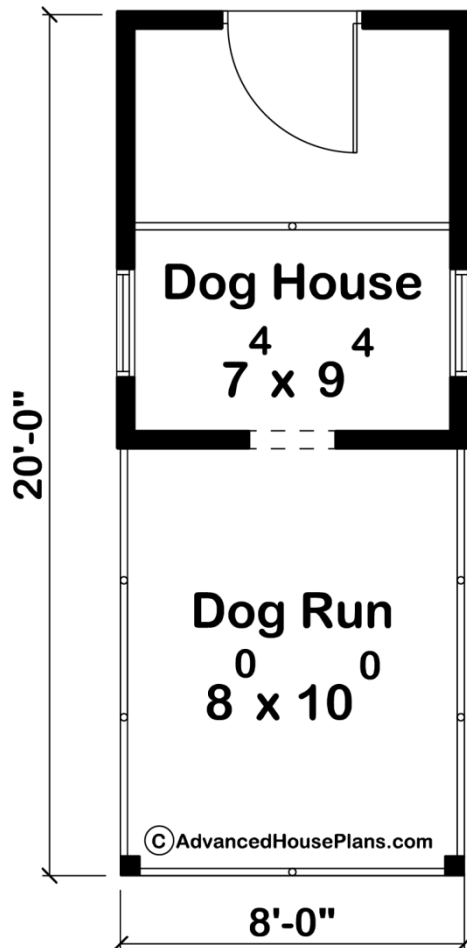

**29962 - Bradshaw Data Sheet**

80 SQ FT	0 BEDS	0 BATHS	0 BAYS	8' 0" WIDE	20' 0" DEEP
-------------	-----------	------------	-----------	---------------	----------------

**Construction Specs**

Layout
Square Footage

Main Level	80 Sq. Ft.
Covered Area	80 Sq. Ft.
Total Finished Area	80 Sq. Ft.

#### Exterior Dimensions

Width	8' 0"
Depth	20' 0"

## Plan Description

The Bradshaw dog house is a cozy plan that will look great in anybody's backyard. The dog house is the same size as the dog run, giving your furry friend a great amount of space to roam while indoors or out. A person door is located on the rear of this plan so your dog food and toys can be stored inside without allowing your dog to access them on their own. A chain-link fence separates the dog's living quarters from the rest of the dog house. All of the other dogs in the neighborhood will be jealous of this one!