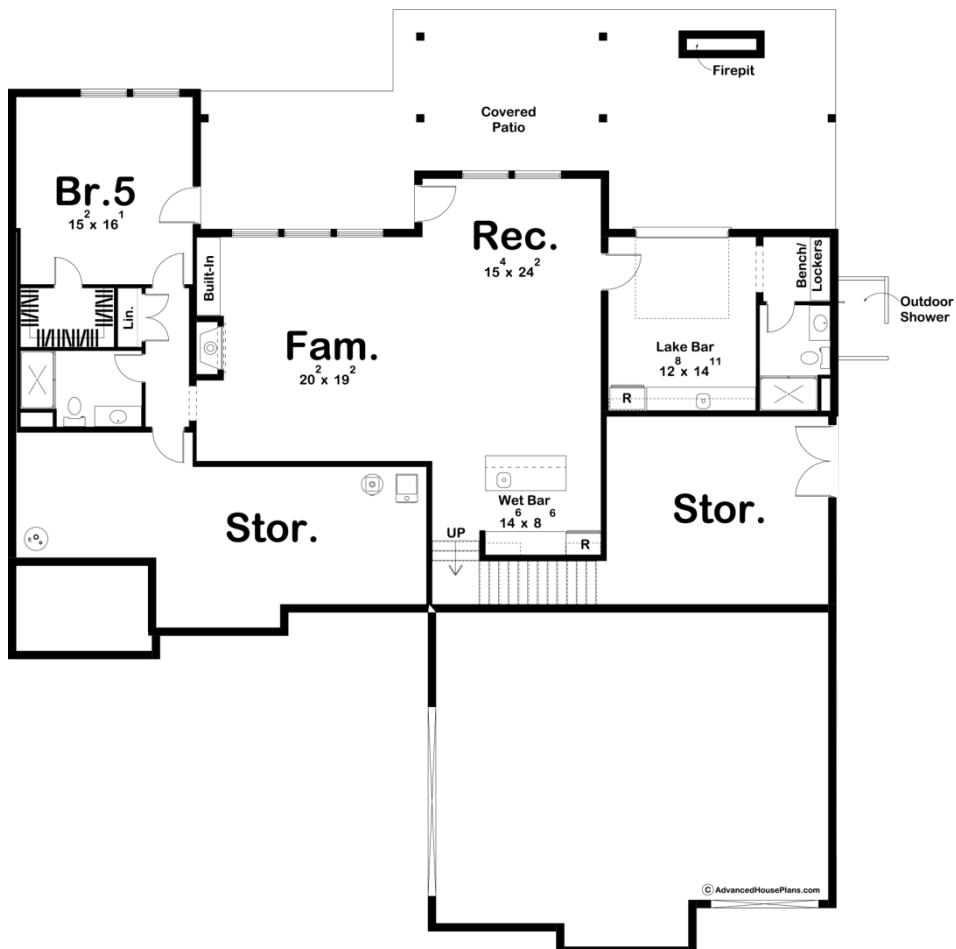

**29881 - Bonneville Flats Data Sheet**

2573 SQ FT	4 BEDS	3 BATHS	3 BAYS	71' 0" WIDE	74' 0" DEEP
---------------	-----------	------------	-----------	----------------	----------------

Construction Specs

## Layout

Bedrooms	4
Bathrooms	3
Garage Bays	3

## Square Footage

Main Level	2573 Sq. Ft.
Total Finished Area	2573 Sq. Ft.

## Exterior Dimensions

Width	71' 0"
Depth	74' 0"