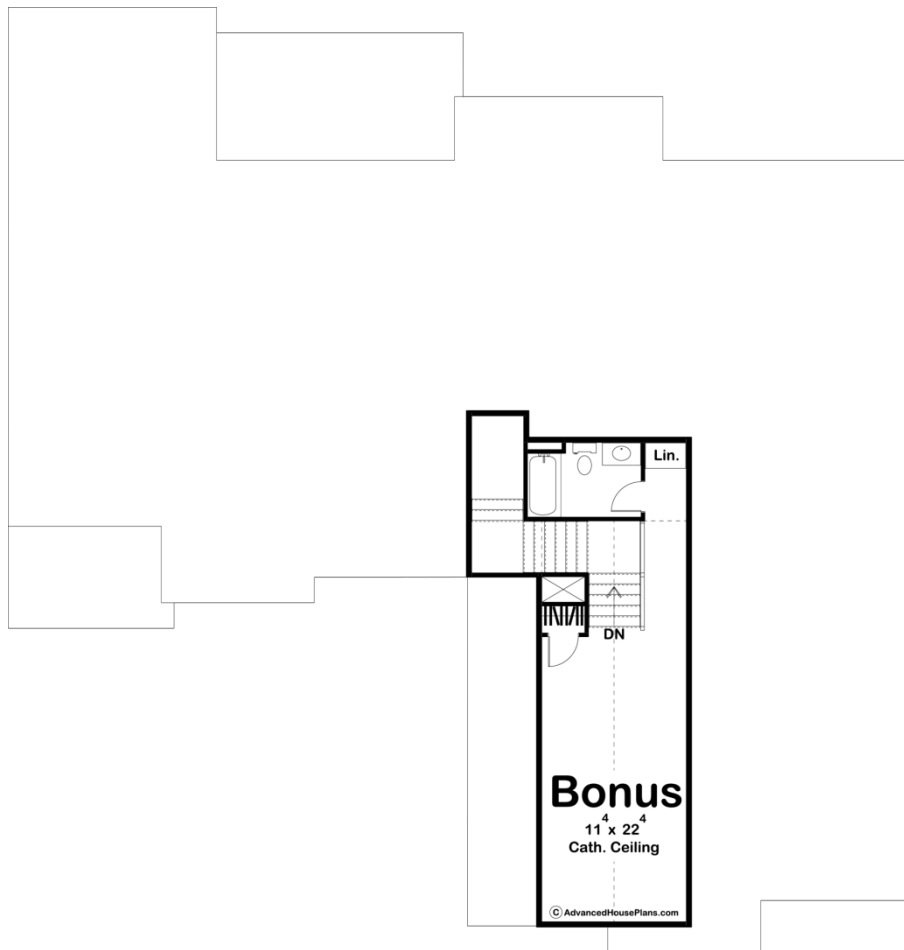

**29881 - Bonneville Flats Data Sheet**

2573 SQ FT	4 BEDS	3 BATHS	3 BAYS	71' 0" WIDE	74' 0" DEEP
---------------	-----------	------------	-----------	----------------	----------------

Construction Specs

## Layout

Bedrooms	4
Bathrooms	3
Garage Bays	3

## Square Footage

Main Level	2573 Sq. Ft.
Total Finished Area	2573 Sq. Ft.

## Exterior Dimensions

Width	71' 0"
Depth	74' 0"