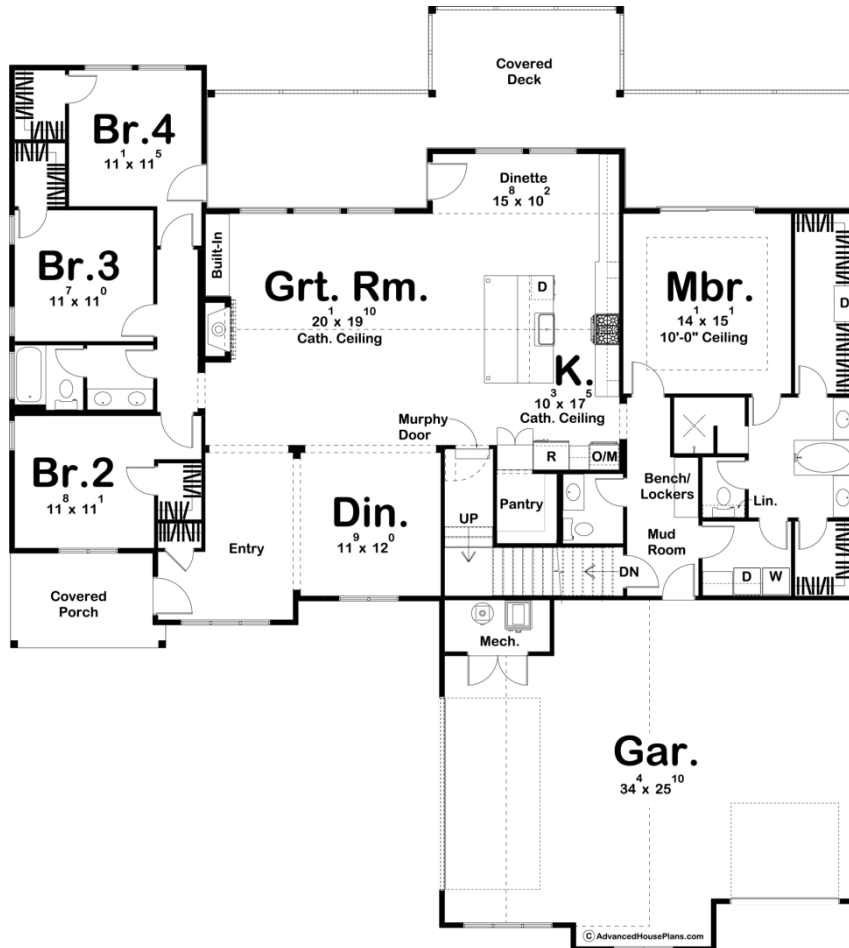

**29881 - Bonneville Flats Data Sheet**

2573 SQ FT	4 BEDS	3 BATHS	3 BAYS	71' 0" WIDE	74' 0" DEEP
---------------	-----------	------------	-----------	----------------	----------------

Construction Specs

## Layout

Bedrooms	4
Bathrooms	3
Garage Bays	3

## Square Footage

Main Level	2573 Sq. Ft.
Total Finished Area	2573 Sq. Ft.

## Exterior Dimensions

Width	71' 0"
Depth	74' 0"