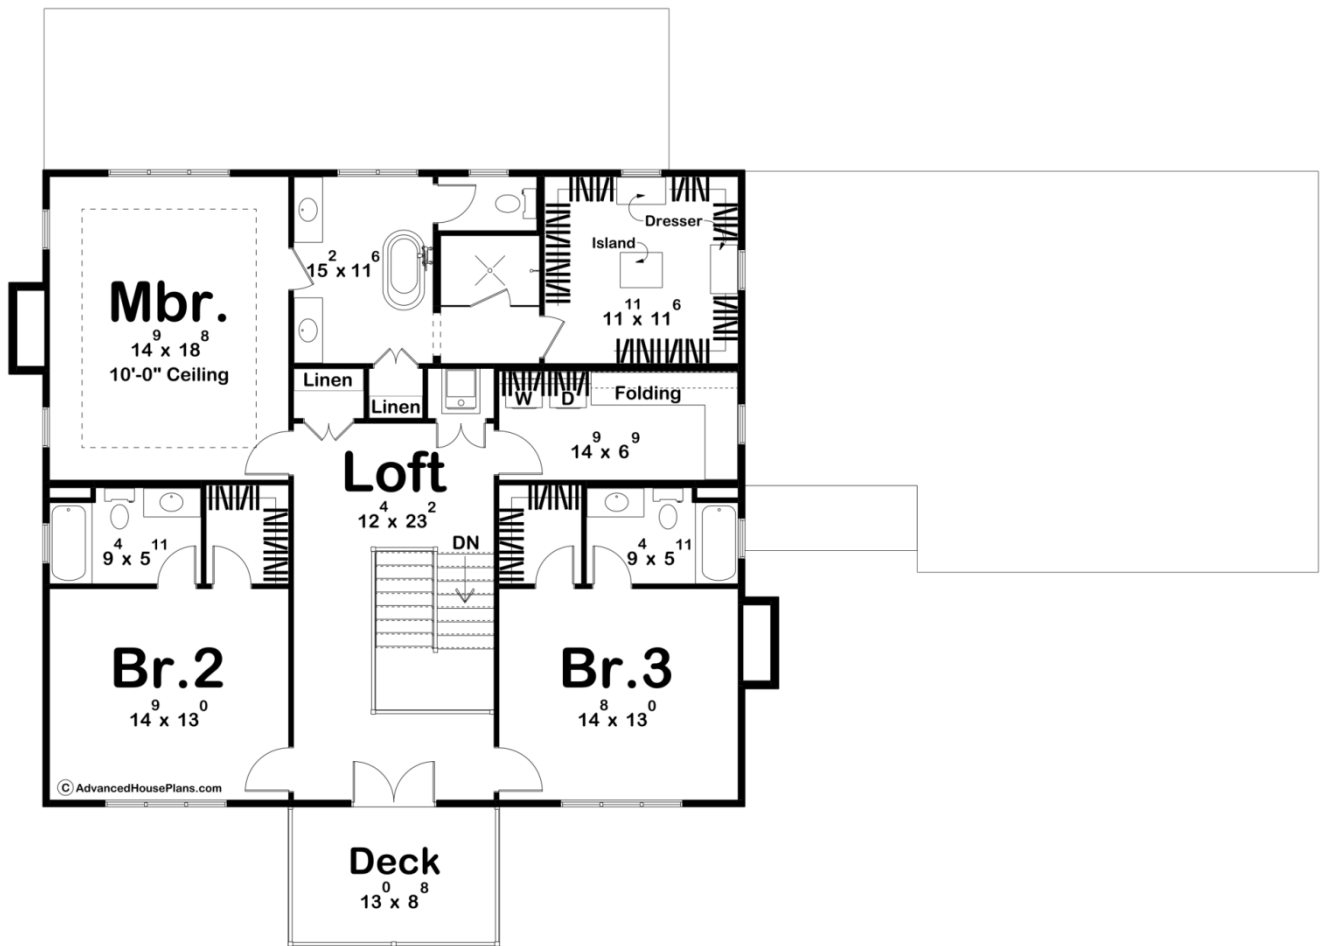

30372 - Berry Mills Data Sheet

3396 SQ FT	3 BEDS	4 BATHS	2 BAYS	80' 4" WIDE	57' 8" DEEP
---------------	-----------	------------	-----------	----------------	----------------

Construction Specs

Layout

Bedrooms	3
Bathrooms	4
Garage Bays	2

Plan Description

Imagine walking up to your dream home, a stunning 2-story colonial style house. As you step through the front door, you're greeted by the grandeur of the foyer, with an elegant staircase leading to the upper level. To your left, you find one of the two formal living spaces, perfect for entertaining guests or simply relaxing with your family. To the right of the foyer, the second formal living space awaits, offering versatility for various activities and gatherings. Venture further into the heart of the home, and you'll discover the expansive kitchen, a culinary haven equipped with ample counter space and an abundance of cabinetry. Whether you're preparing a quick meal or hosting a lavish dinner party, this kitchen is sure to exceed your expectations. But the indulgence doesn't end there. As you explore the first floor, you'll stumble upon a luxurious wet bar, perfect for mixing cocktails and entertaining guests with style and sophistication. Retreat to the upper level, where tranquility awaits in the form of three spacious bedrooms, each offering comfort, privacy, and abundant natural light. The large master suite beckons you with its serene ambiance, boasting a sumptuous en-suite bathroom and ample closet space for all your storage needs. With four bathrooms throughout the house, convenience is always at your fingertips, ensuring that every member of your household has their own space to relax and unwind. In this meticulously designed colonial-style home, every detail has been thoughtfully considered to provide the ultimate in comfort, luxury, and functionality. Welcome home to a life of unparalleled elegance and sophistication.