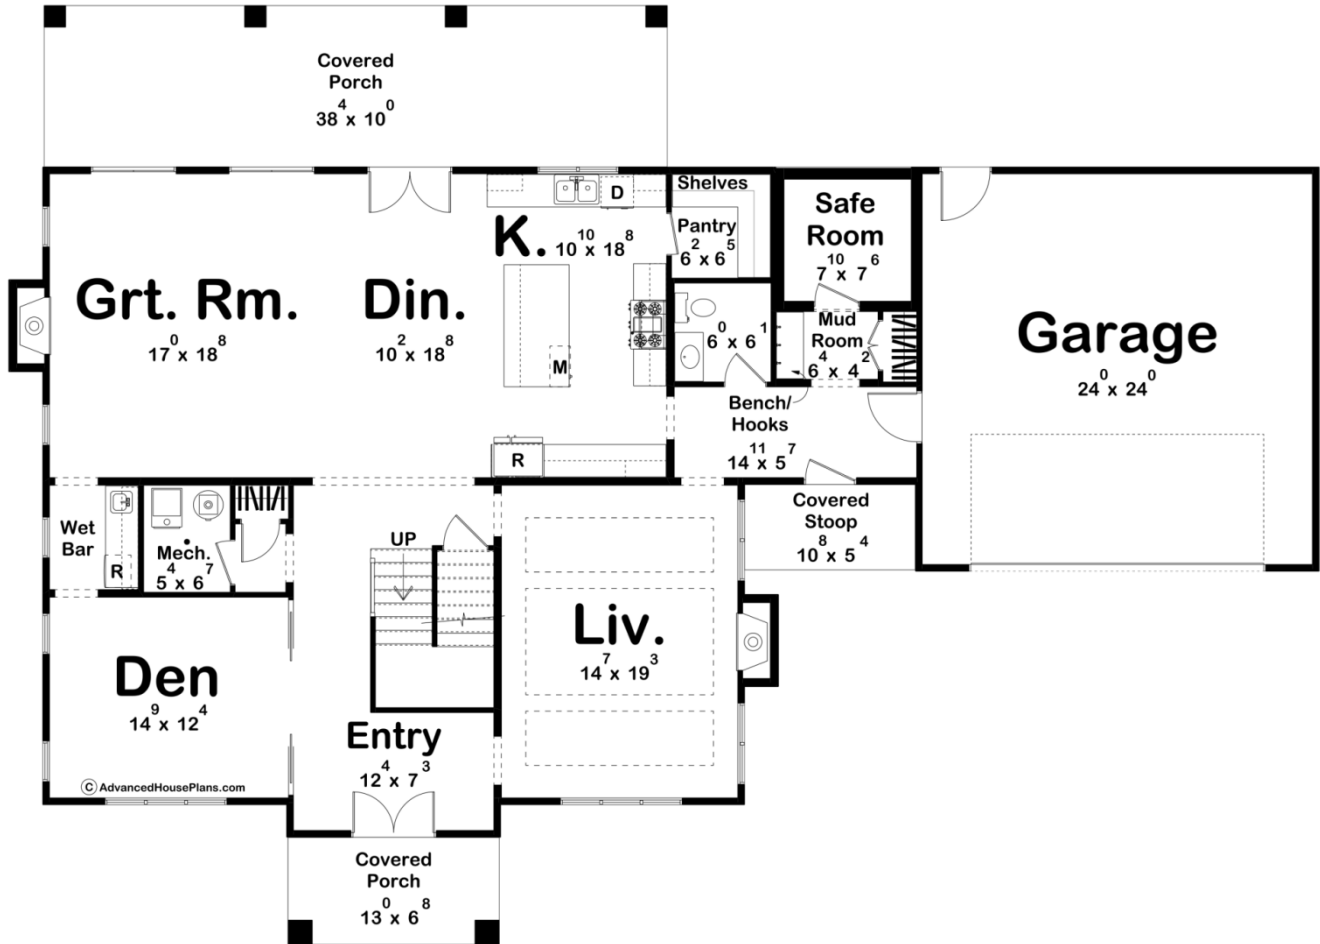

30372 - Berry Mills Data Sheet

3396 SQ FT	3 BEDS	4 BATHS	2 BAYS	80' 4" WIDE	57' 8" DEEP
---------------	-----------	------------	-----------	----------------	----------------

Construction Specs

Layout

Bedrooms	3
Bathrooms	4
Garage Bays	2

Plan Description

Imagine walking up to your dream home, a stunning 2-story colonial style house. As you step through the front door, you're greeted by the grandeur of the foyer, with an elegant staircase leading to the upper level. To your left, you find one of the two formal living spaces, perfect for entertaining guests or simply relaxing with your family. To the right of the foyer, the second formal living space awaits, offering versatility for various activities and gatherings. Venture further into the heart of the home, and you'll discover the expansive kitchen, a culinary haven equipped with ample counter space and an abundance of cabinetry. Whether you're preparing a quick meal or hosting a lavish dinner party, this kitchen is sure to exceed your expectations. But the indulgence doesn't end there. As you explore the first floor, you'll stumble upon a luxurious wet bar, perfect for mixing cocktails and entertaining guests with style and sophistication. Retreat to the upper level, where tranquility awaits in the form of three spacious bedrooms, each offering comfort, privacy, and abundant natural light. The large master suite beckons you with its serene ambiance, boasting a sumptuous en-suite bathroom and ample closet space for all your storage needs. With four bathrooms throughout the house, convenience is always at your fingertips, ensuring that every member of your household has their own space to relax and unwind. In this meticulously designed colonial-style home, every detail has been thoughtfully considered to provide the ultimate in comfort, luxury, and functionality. Welcome home to a life of unparalleled elegance and sophistication.