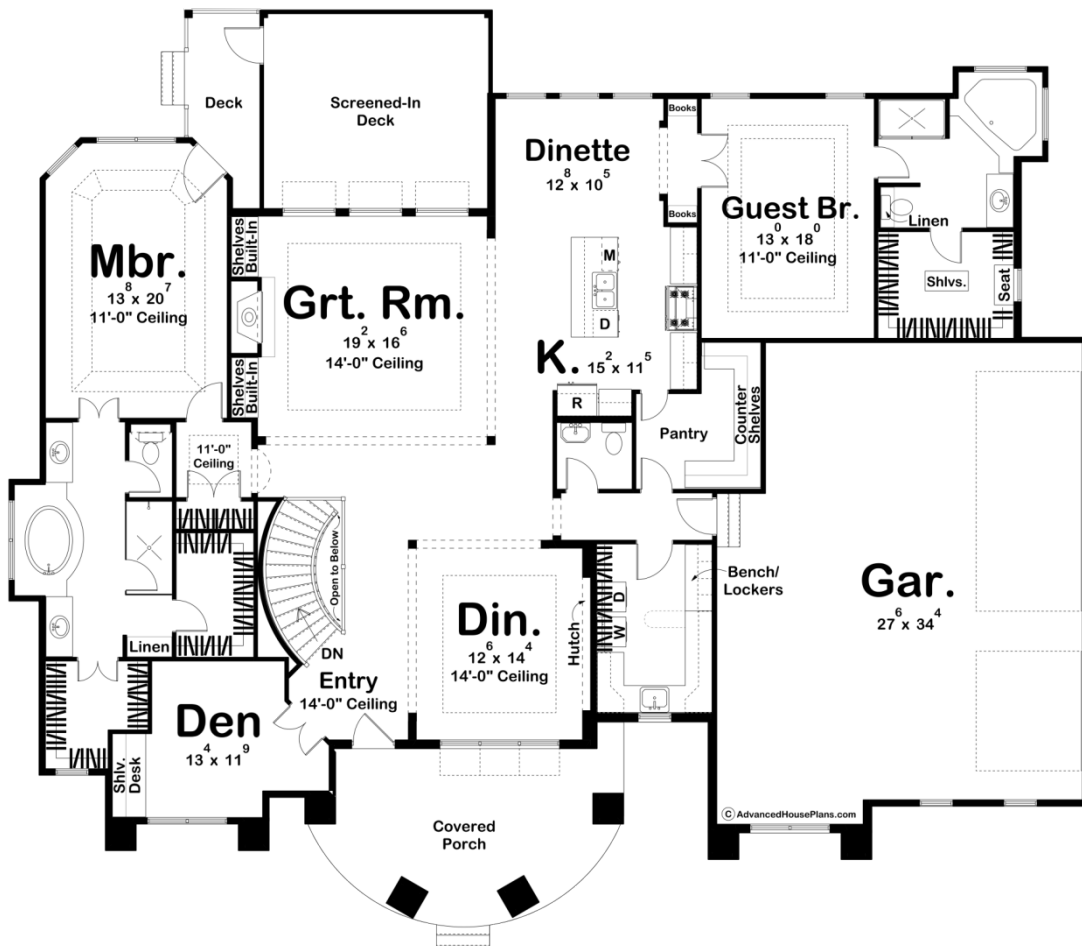

29068 - Bellamare Data Sheet

2856 SQ FT	2 BEDS	3 BATHS	3 BAYS	82' 0" WIDE	69' 0" DEEP
---------------	-----------	------------	-----------	----------------	----------------

Construction Specs

Layout

Bedrooms

Plan Description

A sophisticated array of columns adorn a gracefully arced covered front porch on this lovely Mediterranean style 1-story house plan. Inside, a banquet of delicious amenities await. The entry area opens to a formal dining room with built-in hutch, adjacent to double doors that access a study with built-in desk. Dividing these two spaces, a graceful curved stairway leads to the home's lower level. A few steps farther inside lead to the great room with 14-foot-high ceiling and a fireplace flanked by built-in entertainment centers. A trio of windows offers views through the rear screened porch. Entertaining is made easy, as the breakfast area and kitchen lie open to the great room. The breakfast area accesses the rear covered porch to take dining options outside. The kitchen has ample workspace and features a generously sized walk-in pantry. Nearby, a laundry/mudroom with counters, soaking sink and bench offers plenty of utility space and accesses the 3-car garage. A secluded suite -- possibly for a live-in relative -- features a bath with corner tub, shower, and large walk-in closet. On the opposite side of the home, a pampering master suite includes beautiful ceiling details and has access to a private deck. The luxurious master bath presents an oval tub flanked by his and her vanities, walk-in shower, compartmented toilet, and his and her walk-in closets.