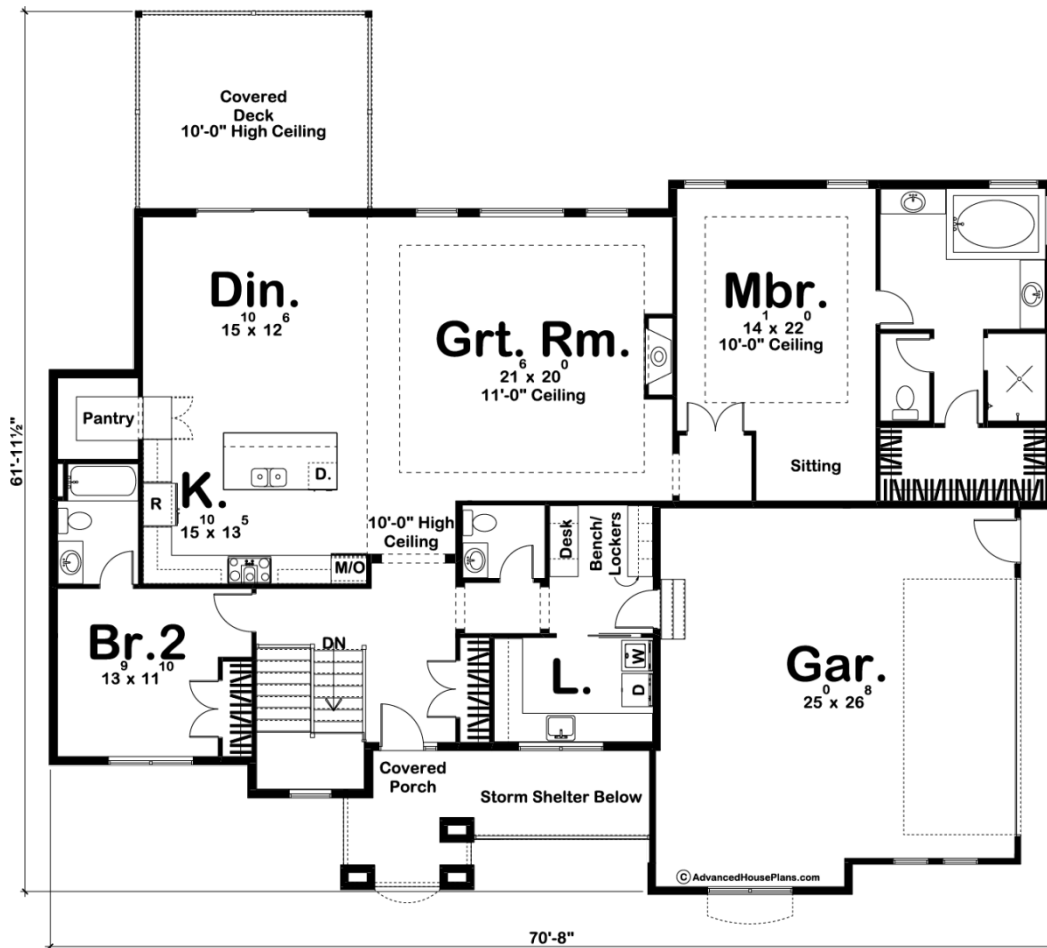

29502 - Augusta Data Sheet

| | | | | | |
|---------------|-----------|------------|-----------|----------------|----------------|
| 2242 SQ FT | 2 BEDS | 3 BATHS | 2 BAYS | 71' 0" WIDE | 62' 0" DEEP |
|---------------|-----------|------------|-----------|----------------|----------------|

Construction Specs

Layout

Bedrooms

| | |
|-----------|---|
| Bathrooms | 3 |
|-----------|---|

| | |
|-------------|---|
| Garage Bays | 2 |
|-------------|---|

Square Footage

| | |
|------------|--------------|
| Main Level | 2242 Sq. Ft. |
|------------|--------------|

| | |
|------------------|----|
| Main Wall Height | 9' |
|------------------|----|

Plan Description

The Augusta is an elegant balance of beautiful design and cost-saving simplicity making it an attractive option for builders and homeowners alike. The plan features open living spaces and a side-load garage. The over-sized Master Suite has 10' ceilings and a generous walk-in closet and sitting room. Homeowners will love to show off their great room with 11' ceilings and covered deck that can be enjoyed on warm summer evenings.