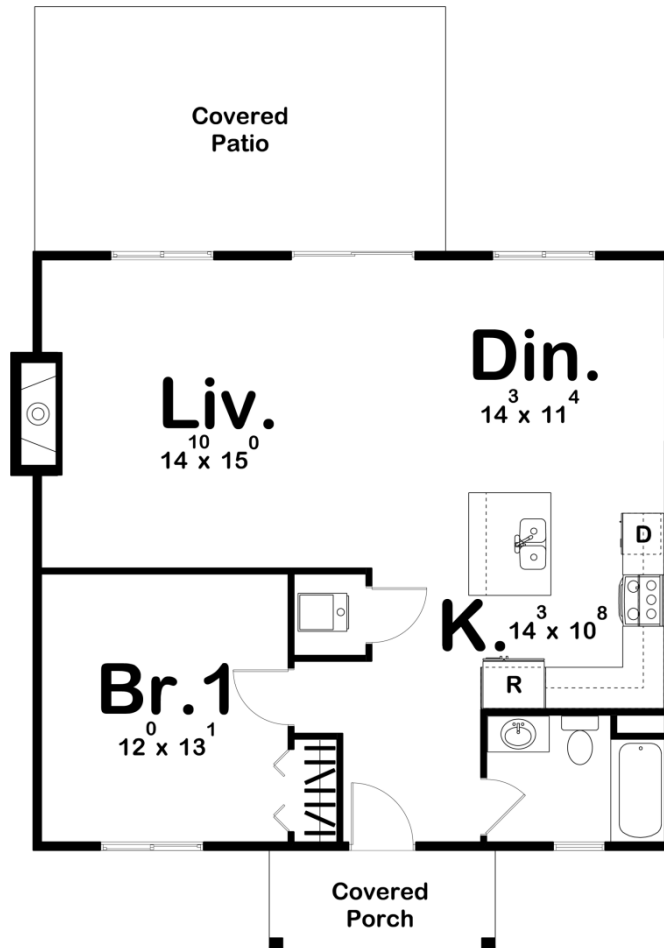

### 29539 - Arant Data Sheet

905 SQ FT	1 BEDS	1 BATHS	0 BAYS	32' 0" WIDE	34' 0" DEEP
--------------	-----------	------------	-----------	----------------	----------------

### Construction Specs

Layout

Bedrooms

Bathrooms

1

### Square Footage

Main Level

905 Sq. Ft.

Total Finished Area

905 Sq. Ft.

### Exterior Dimensions

Width

32' 0"

Depth

34' 0"