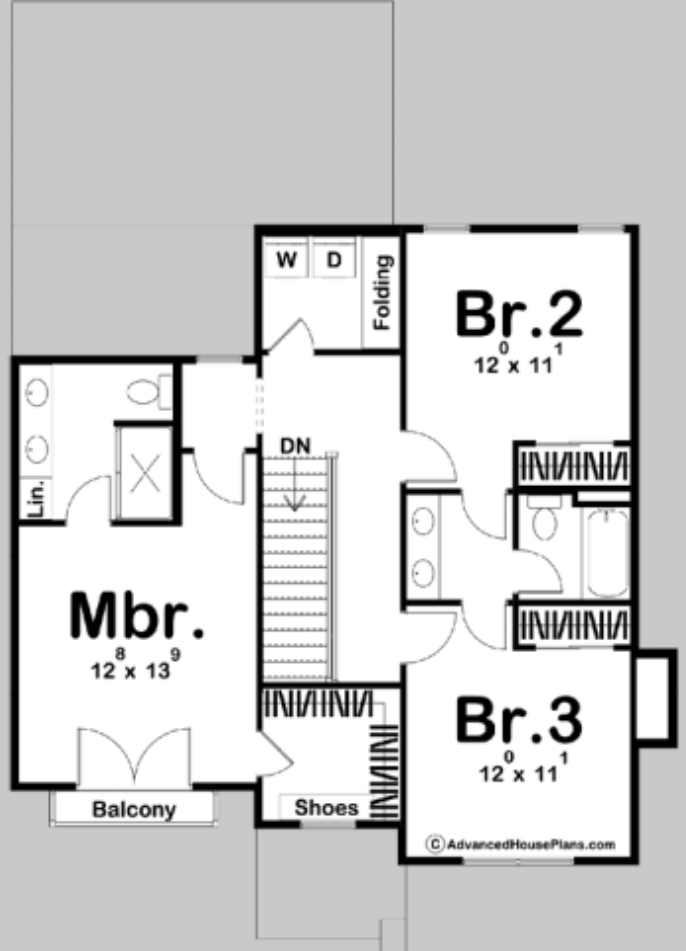

30139

LAKEVIEW

3 BED, 3 BATH, 1 CAR GARAGE

MAIN LEVEL: 675 SQ FT
SECOND LEVEL: 825 SQ FT
TOTAL FINISHED: 1500 SQ FT

EXTERIOR DIMENSIONS
35' - 4" WIDE
51' - 0" DEEP

TO ORDER THIS PLAN VISIT WWW.ADVANCEDHOUSEPLANS.COM