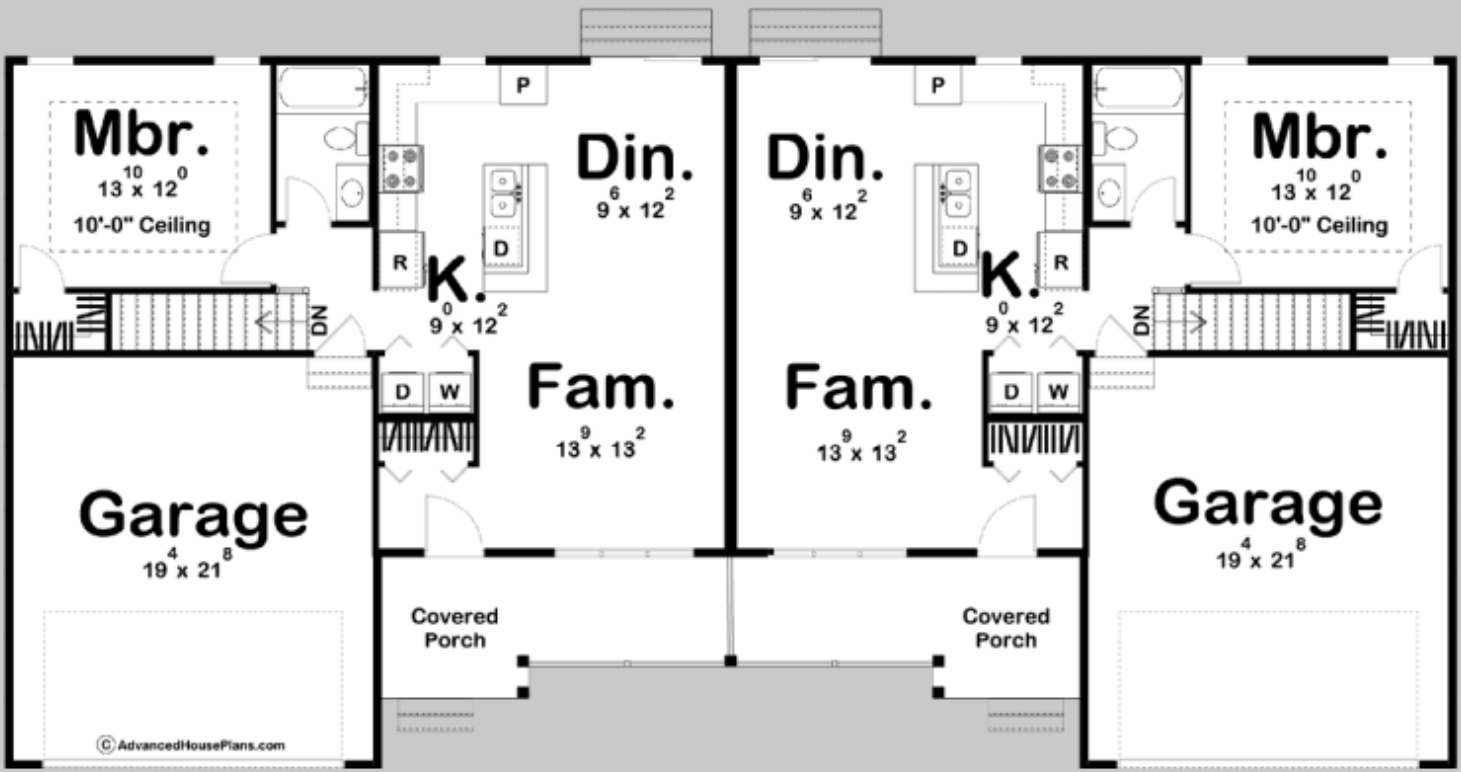

EBONY HILLS

1 BED, 1 BATH, 2 CAR GARAGE

MAIN LEVEL: 817 SQ FT
TOTAL FINISHED: 817 SQ FT

EXTERIOR DIMENSIONS
77' - 8" WIDE
38' - 0" DEEP

TO ORDER THIS PLAN VISIT WWW.ADVANCEDHOUSEPLANS.COM