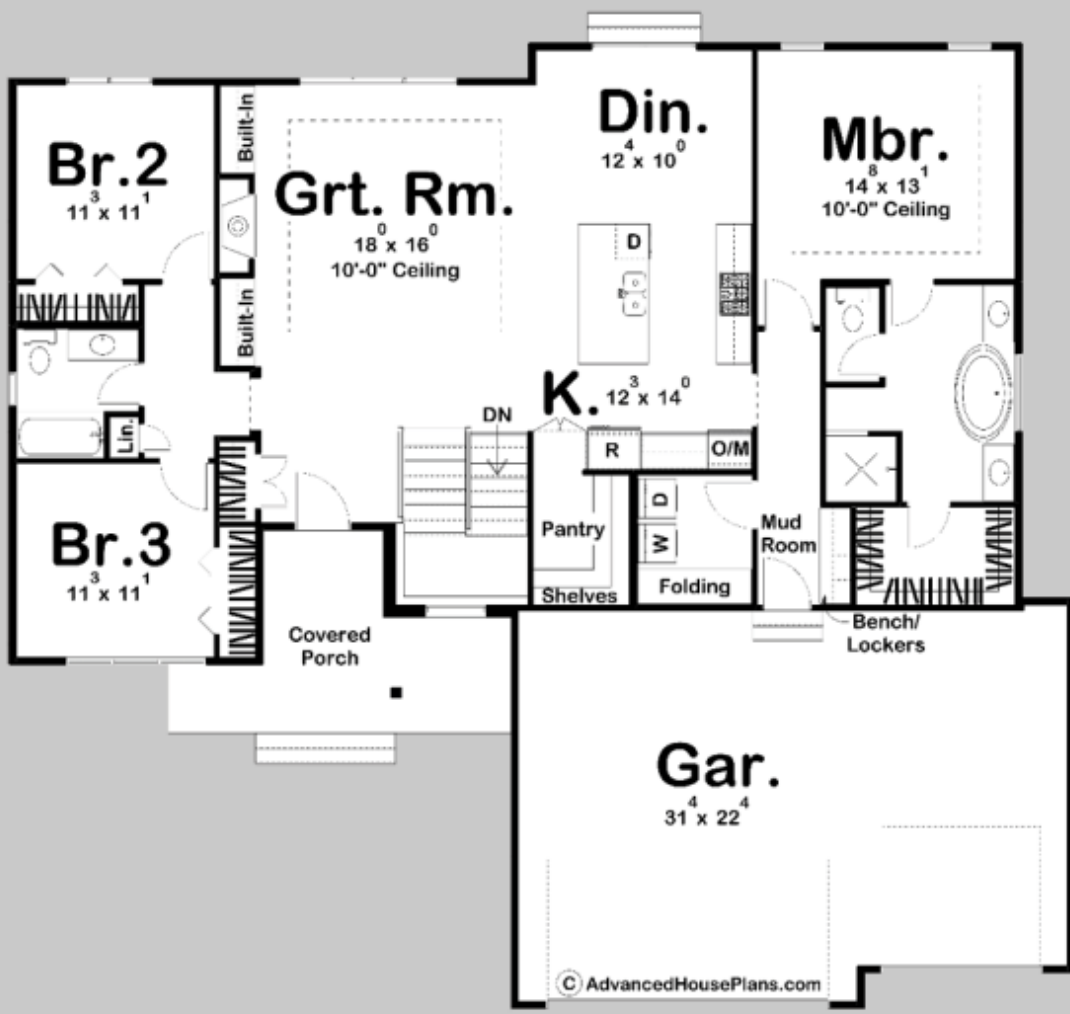

CABALLERO WAY

3 BED, 2 BATH, 3 CAR GARAGE

MAIN LEVEL: 1824 SQ FT
TOTAL FINISHED: 1824 SQ FT

EXTERIOR DIMENSIONS
60' - 8" WIDE
55' - 0" DEEP

© AdvancedHousePlans.com

TO ORDER THIS PLAN VISIT WWW.ADVANCEDHOUSEPLANS.COM